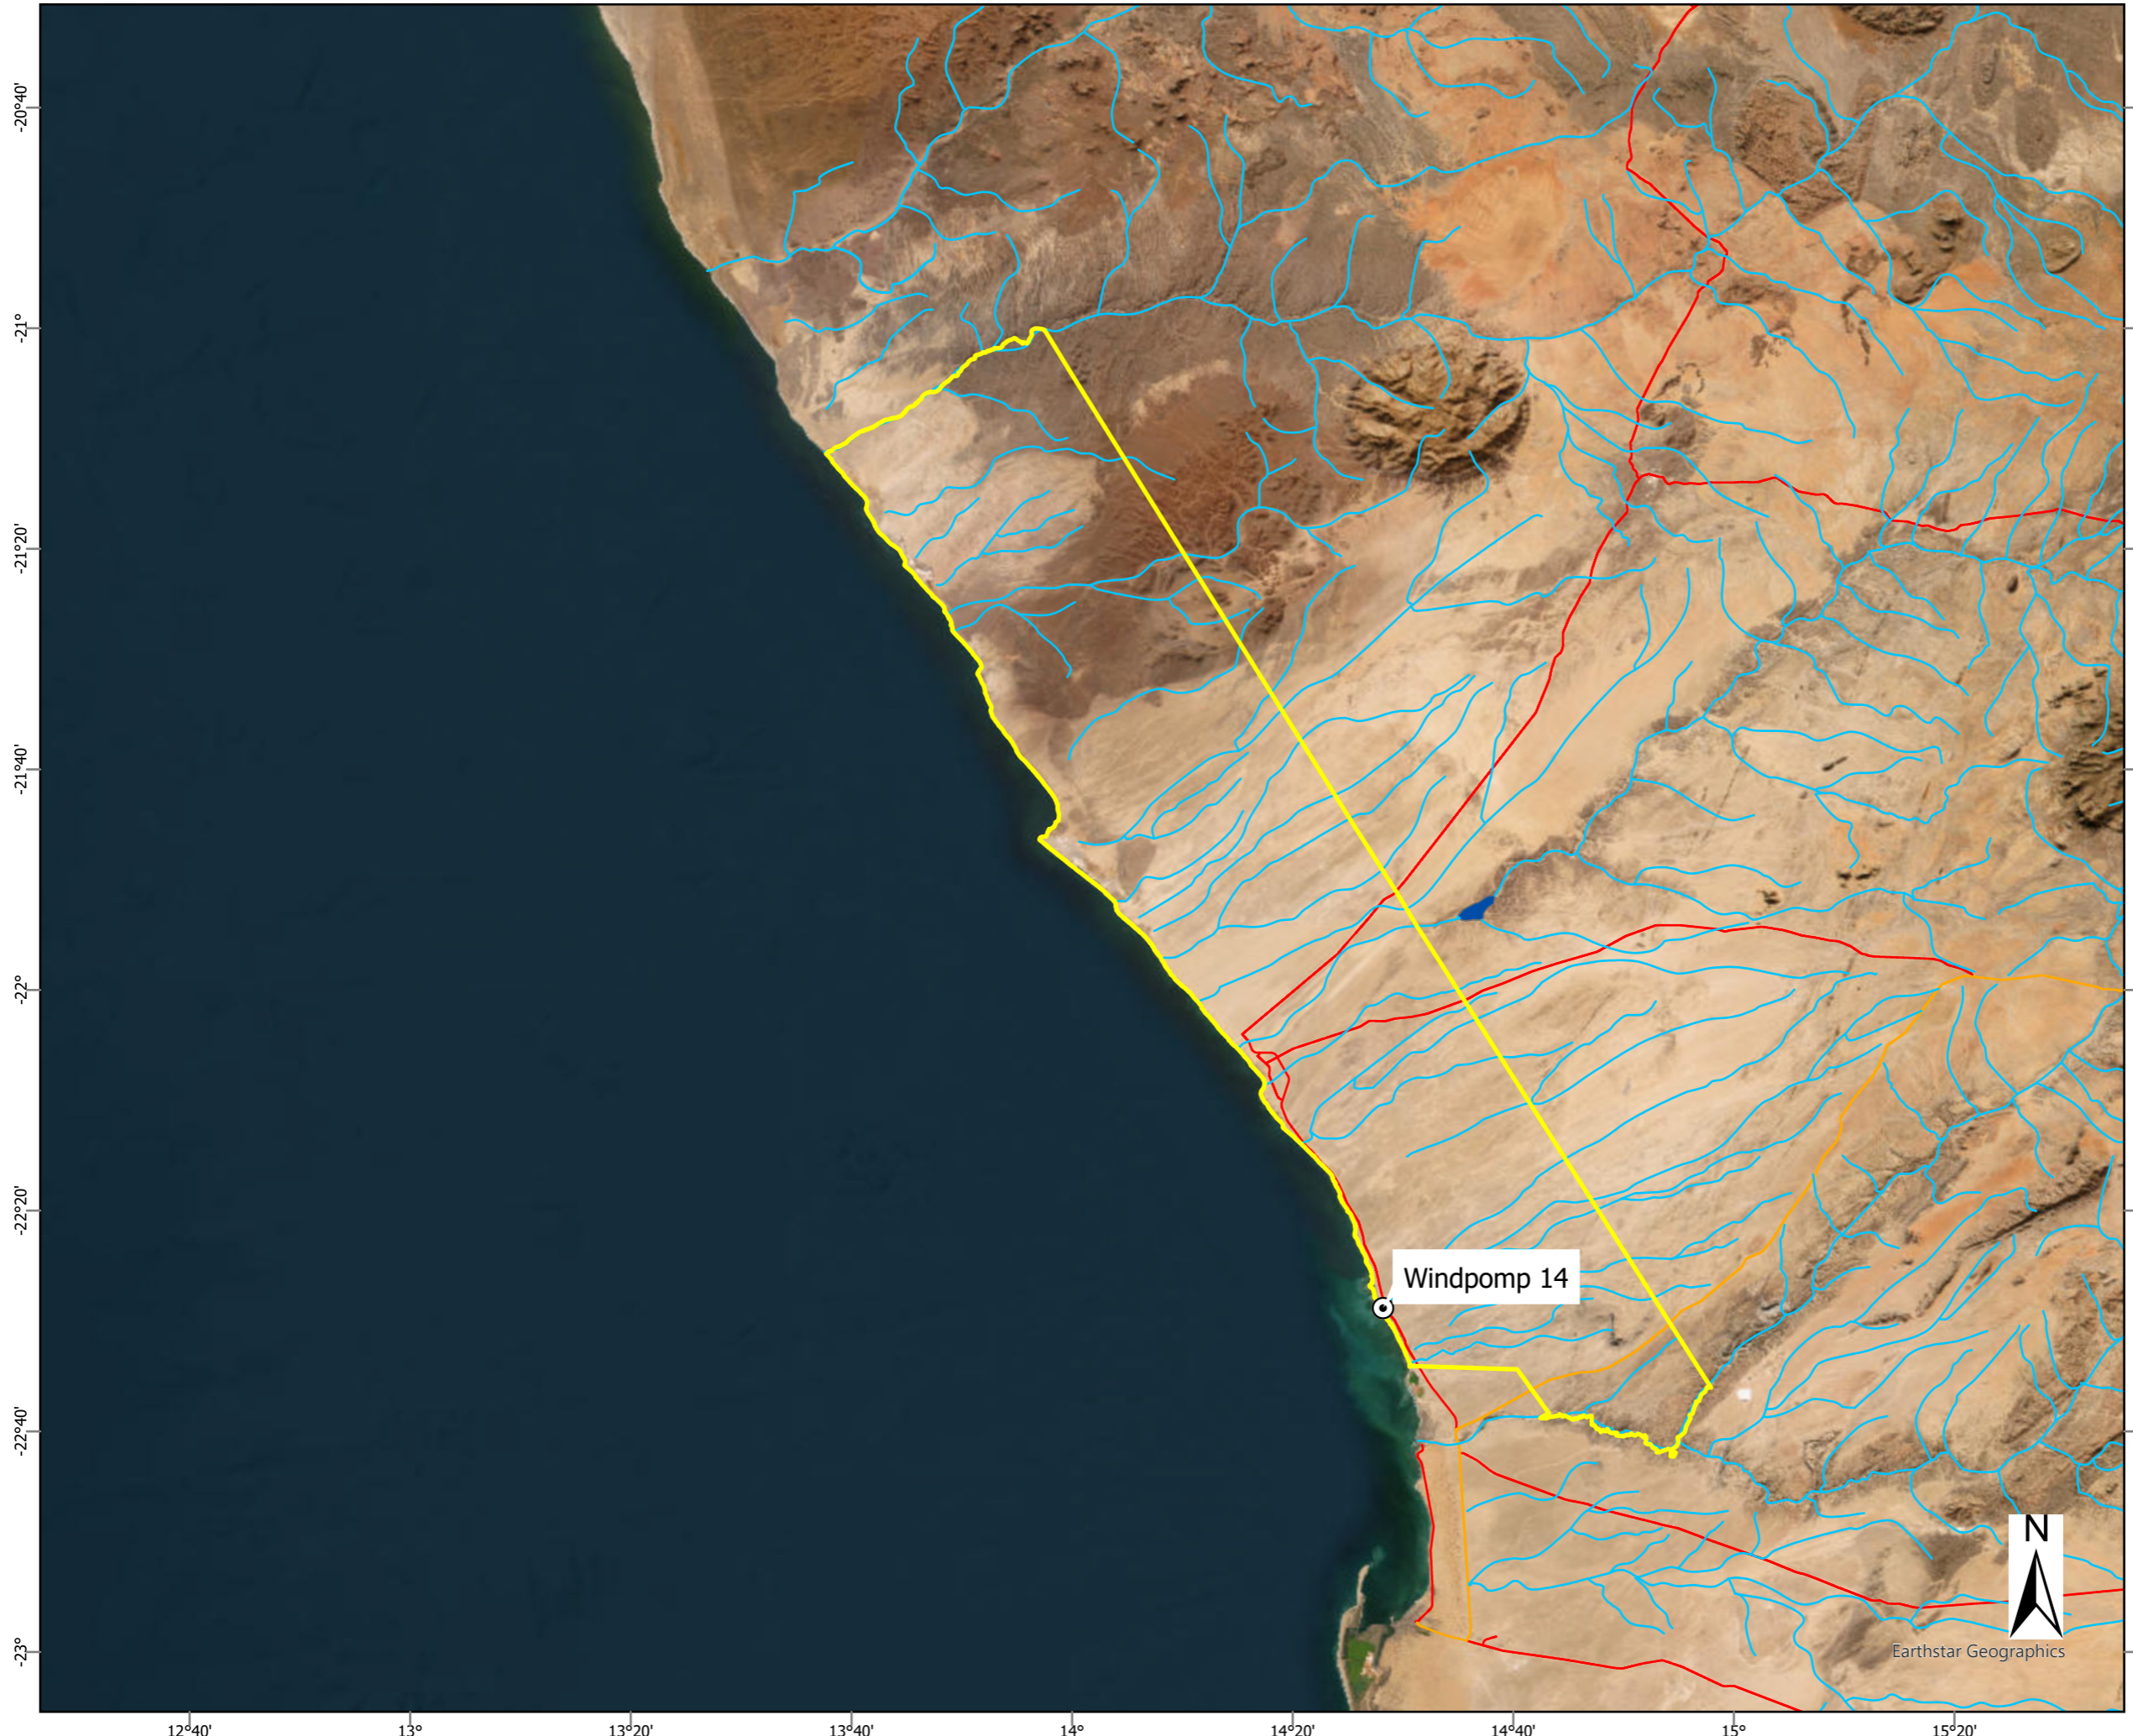

# SUN KARROS LIFESTYLE SAFARIS: WINDPOMP 14 CAMPSITE LOCALITY MAP

**Legend**

- Site Location
- Road Network**
  - Main Roads N13
  - Trunk Roads N13
- Rivers and Streams**
  - Rivers
  - Dams
  - National West Coast Tourist Recreation Area

Data Sources:  
Esri World Imagery Basemap

FIGURE NO.: -	MAP NUMBER: 23-1160-02
DRAWN BY: N NELIWA ENVIRONMENTAL CONSULTANT	REVIEWED BY: V SHIKWAYA PROJECT MANAGER
DATUM: WGS84	DATE: 14 DECEMBER 2023
PROJECTION: GEOGRAPHIC	

Earthstar Geographics