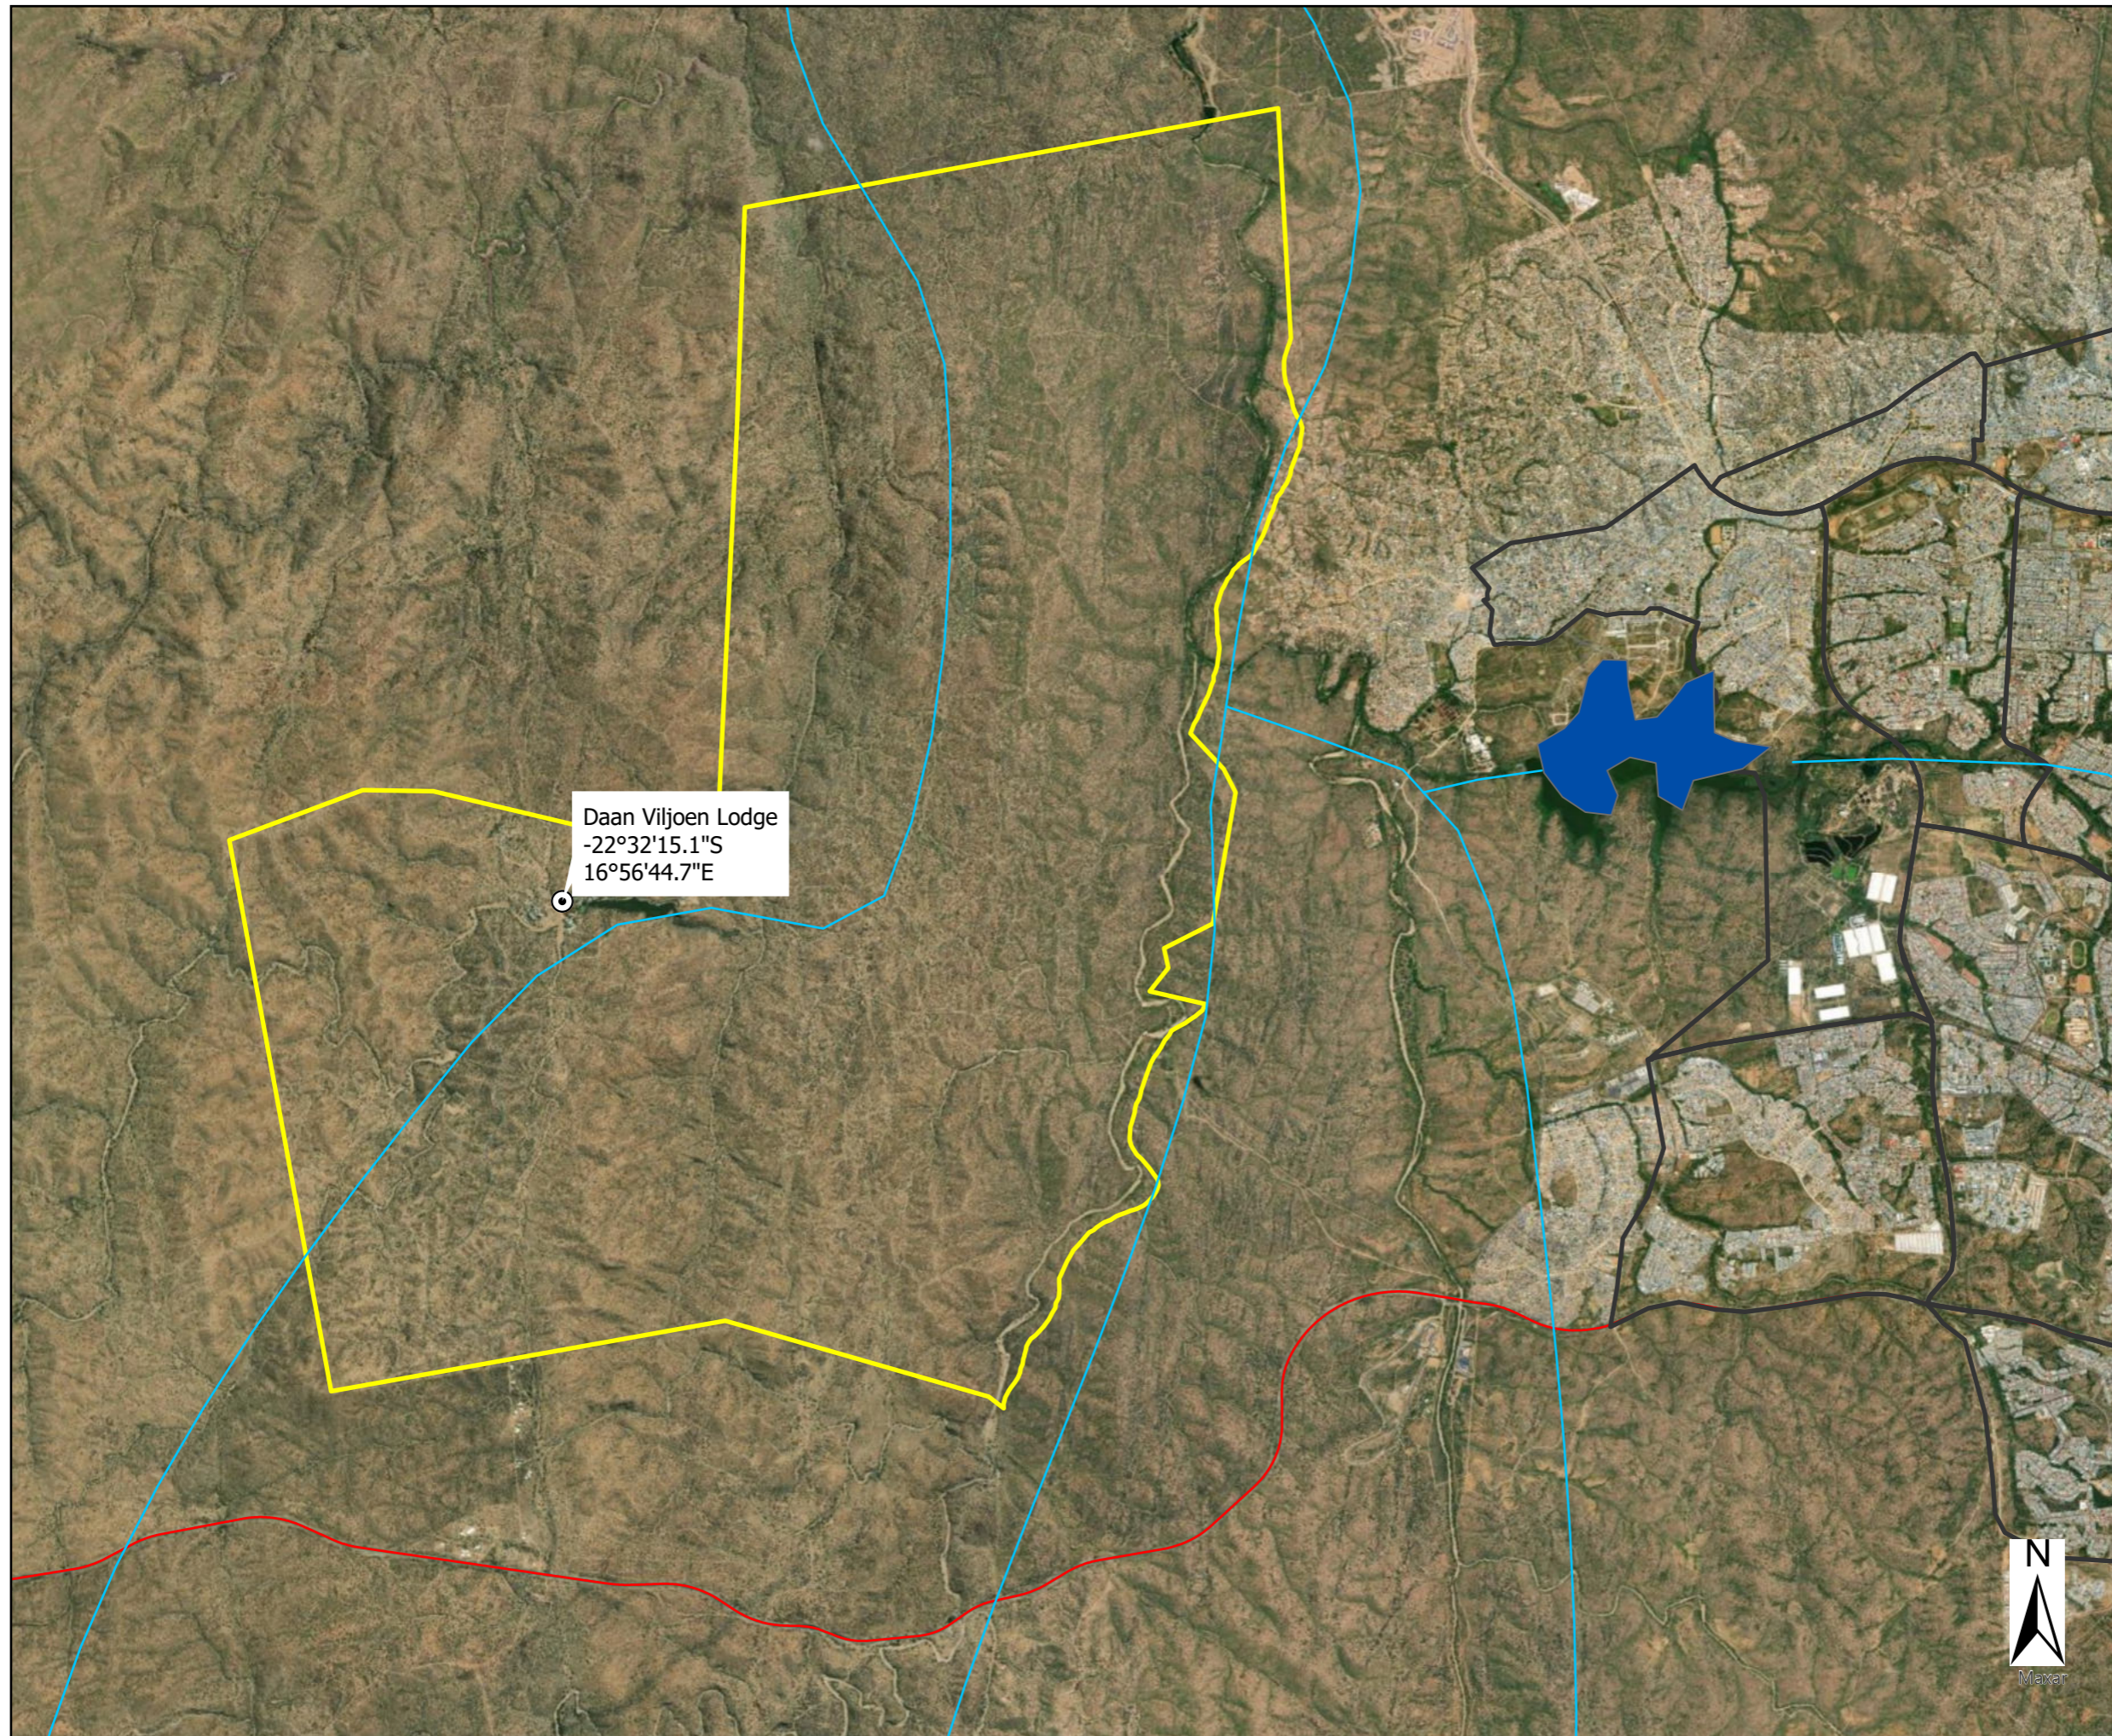

# SUN KARROS LIFESTYLE SAFARIS: DAAN VILJOEN LODGE LOCALITY MAP

Daan Viljoen Lodge  
 -22°32'15.1\"/>

- Legend**
- ⊙ Site Location
  - Road Network**
  - Main Roads N13
  - Rivers and Streams**
  - Rivers
  - Dams
  - Daan Viljoen Game Park
  - Windhoek Townships

Data Sources:  
 Esri World Imagery Basemap

FIGURE NO.: -	MAP NUMBER: 23-1160-01
DRAWN BY: N NELIWA ENVIRONMENTAL CONSULTANT	REVIEWED BY: V SHIKWAYA PROJECT MANAGER
DATUM: WGS84	DATE: 14 DECEMBER 2023
PROJECTION: GEOGRAPHIC	