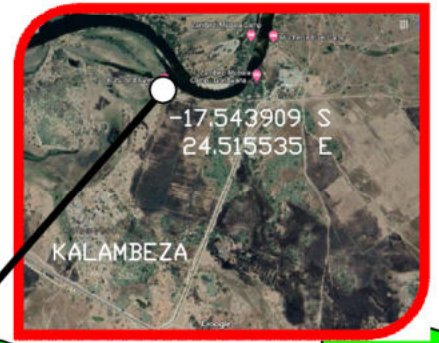

Kubu & Kwena

Katima Mulilo

LOCALITY OF KUBU & KWENA SELF CATERING TENTED LODGE,
IN THE SIKUNGA CONSERVANCY, KALIMBEZA AREA, ZAMBEZI REGION.

The copyright of this drawing is reserved	
DESIGN URBAN DYNAMICS	DATE JULY 2021
DRAWN URBAN DYNAMICS	DATE
KUBU & KWENA	DATE
JET: PROJECT NUMBER/ DRAWING NAME JET/ DRAWINGS/KUBU&KWENA_LOCALITY	
SCALE 1 : 250	DRAWING NAME KUBU & KWENA_LOCALITY