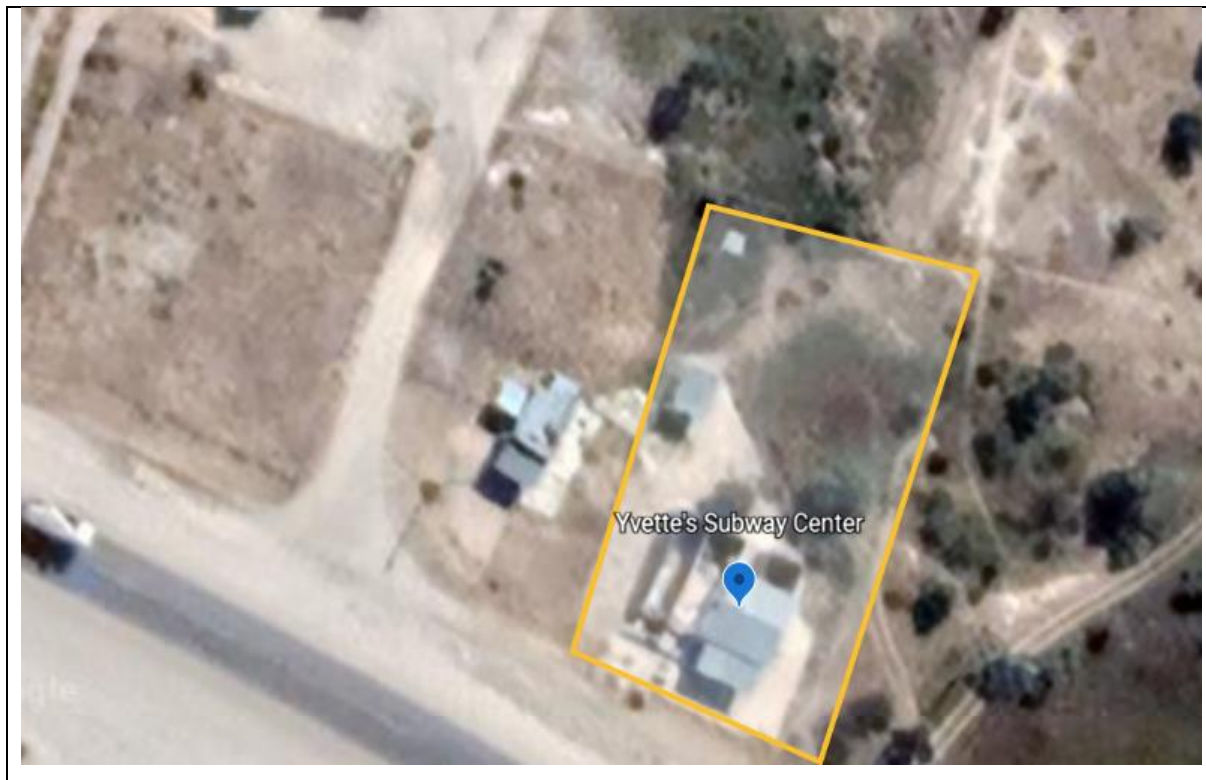

2.1 Location

The Yvette's Subway Center is located within the communal land, 6 km from Ondangwa Town along the Ondangwa –Omuhiya B1 road. The GPS coordinates for the business site are as follows;

TABLE 1:YSC'S GPS COORDINATES

Waypoint No.	Latitude	Longitude
1	17.96060	16.07818
2	17.07818	16.07839
3	17.96008	16.07813
4	17.96051	16.07795

FIGURE 1: LOCATION OF YVETTE'S SUBWAY CENTER

2.2 Accessibility

In terms of accessibility, the business is residing next to the main road (B1 man road) and therefore easily accessible.

FIGURE 2: EASE ACCESS TO THE SITE

2.3 Topography