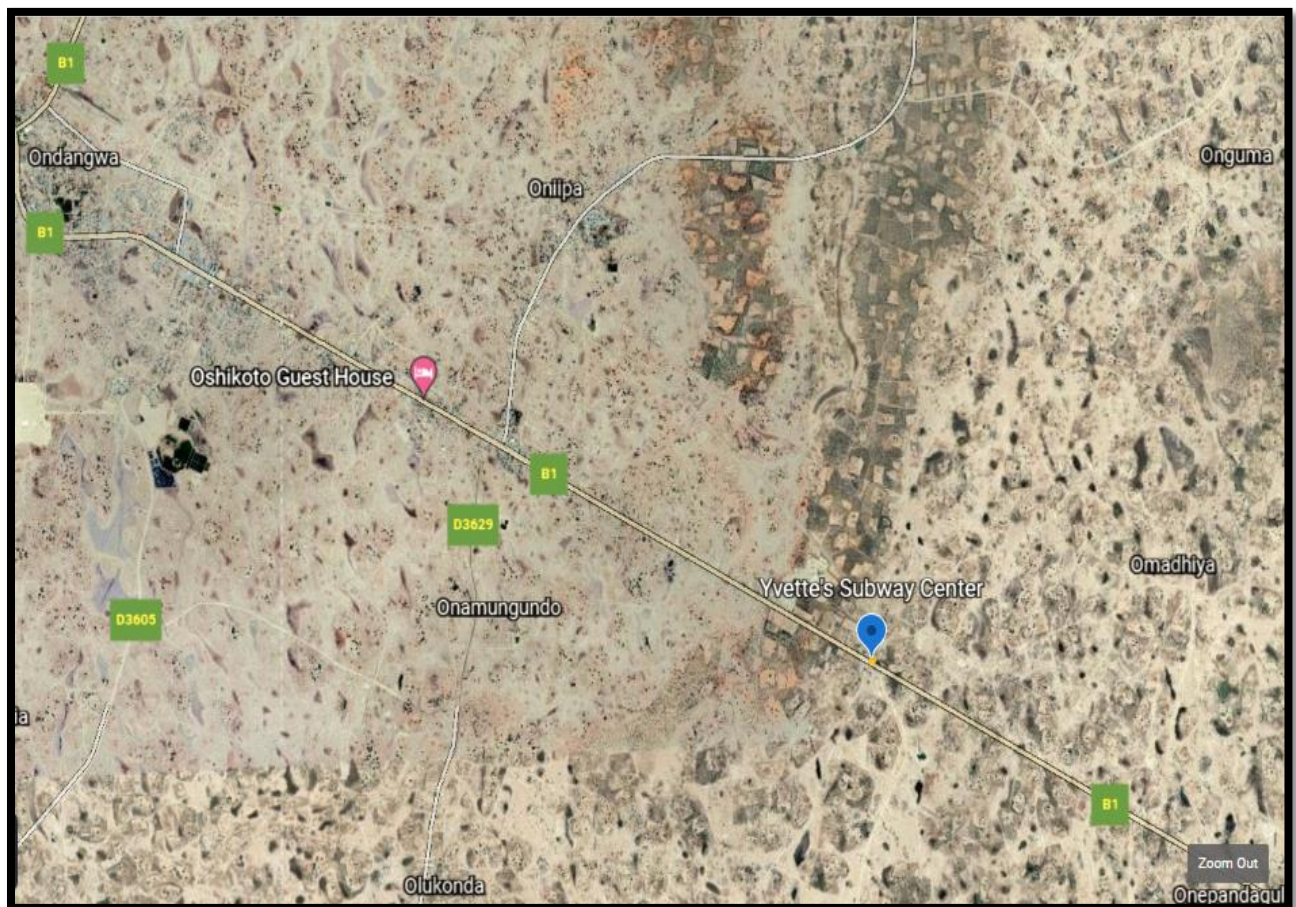

2.1 Location

The Yvette's Subway Center is located within the communal land, 6 km from Ondangwa Town along the Ondangwa –Omuhiya B1 road. The GPS coordinates for the business site are as follows;

TABLE 1:YSC'S GPS COORDINATES

Waypoint No.	Latitude	Longitude
1	17.96060	16.07818
2	17.07818	16.07839
3	17.96008	16.07813
4	17.96051	16.07795

FIGURE 1: LOCATION OF YVETTE'S SUBWAY CENTER

2.2 Accessibility

In terms of accessibility, the business is residing next to the main road (B1 man road) and therefore easily accessible.

FIGURE 2: EASE ACCESS TO THE SITE

2.3 Topography