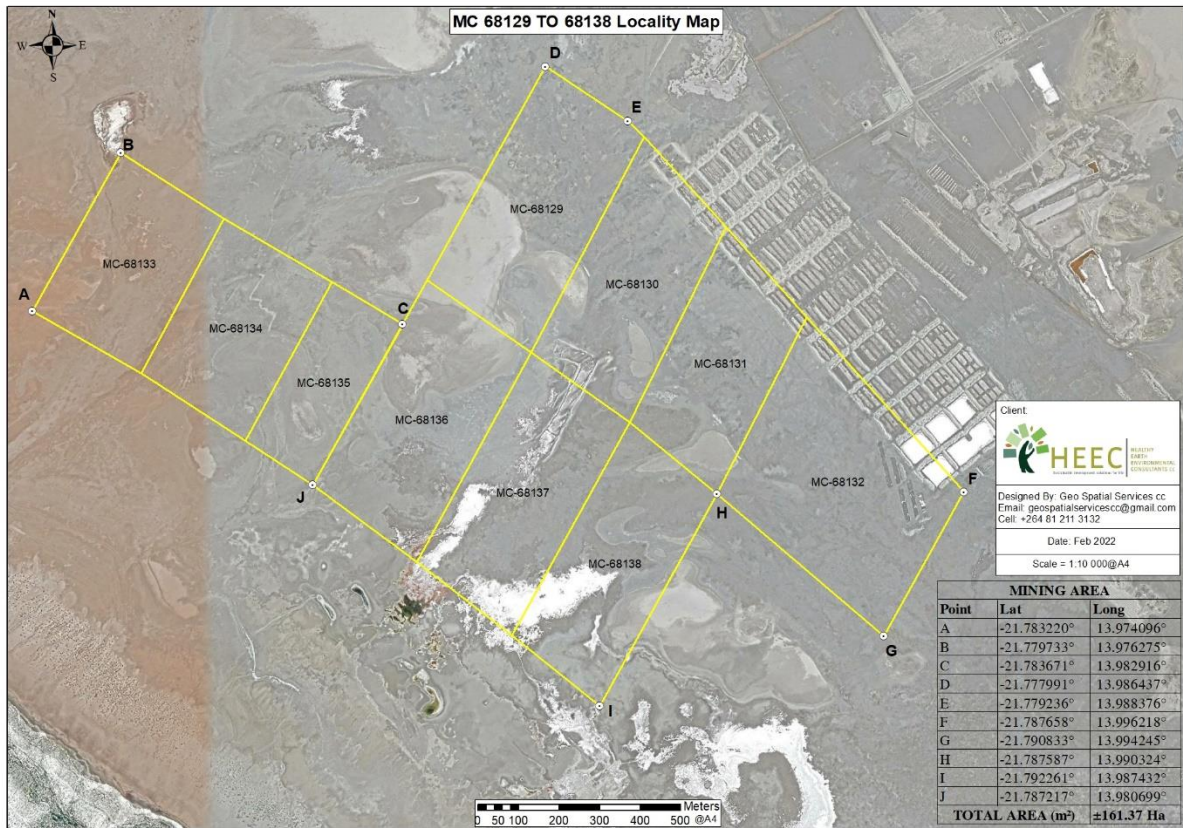

## PROJECT LOCATION

The Cape Cross salt pan is located along the coastal line, about 50km from Henties Bay within the Dorob National Park in Erongo Region. The proponent intends to continue undertaking salt work activities on the 10 mining claims; 68129 – 68138, situated at Cape Cross, Erongo Region, Namibia (GPS Coordinates: - 21.778056 lat, 13.986389 long) as shown in **Figure 1 & 2** for the locality of the mining claims for the industrial minerals (salt).

**Figure 1:** Locality map of the 10 mining claims; 68129 – 68138, situated at Cape Cross, Erongo Region, Namibia (HECC, 2022).

**Figure 2:** Location of the 10 mining claims; 68129 – 68138, situated at Cape Cross, Erongo Region, Namibia (HEEC, 2022).