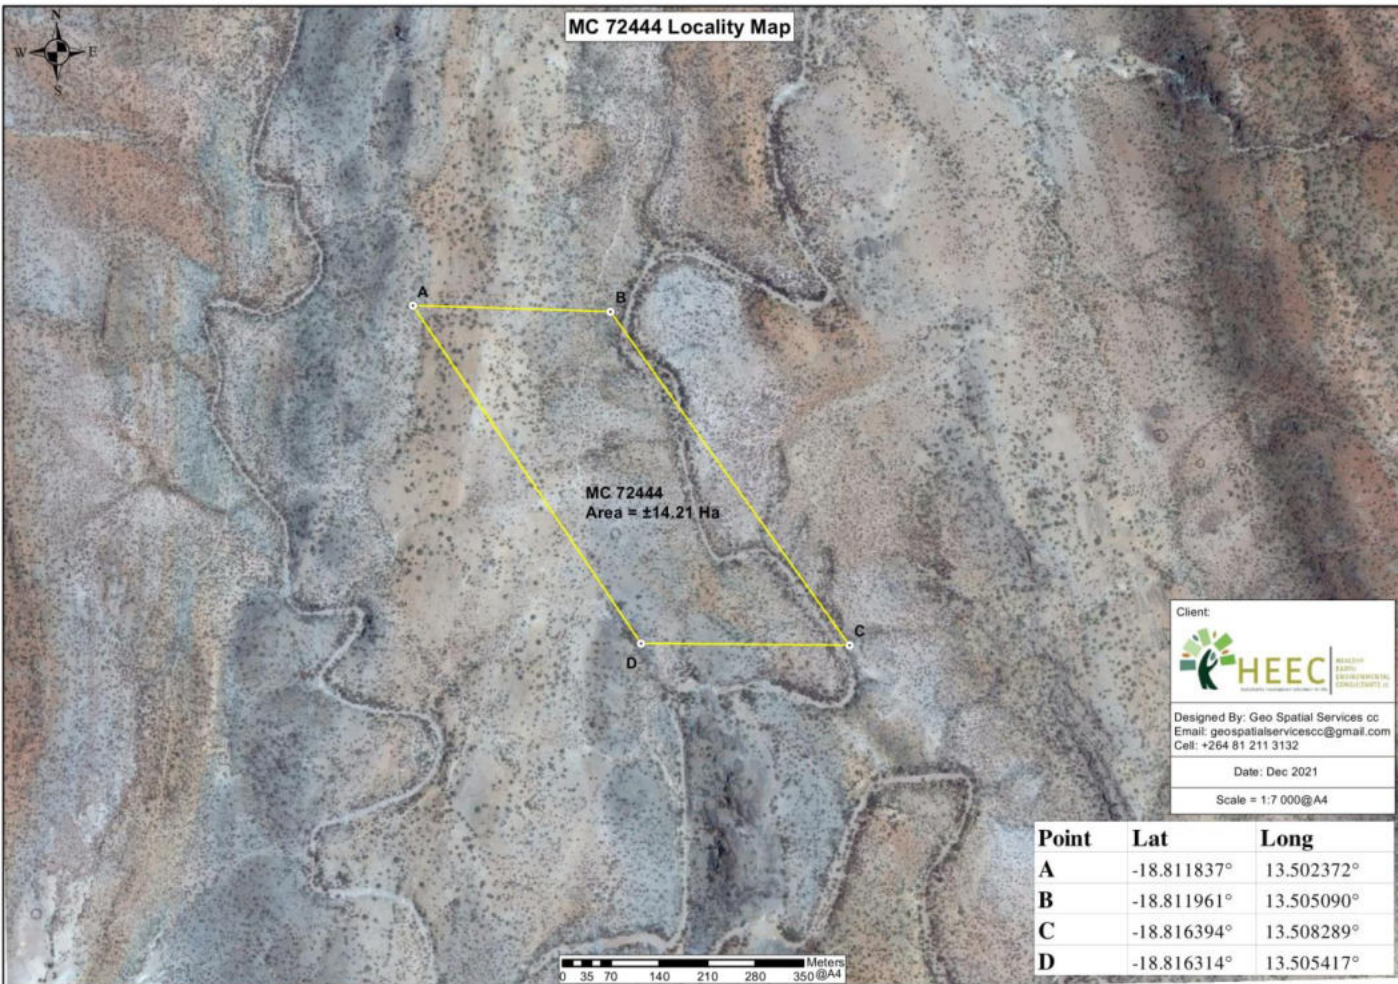

1.1 PROJECT LOCATION

The proponent intends to mine copper ore on the mining claim 72444 at Otjikondavirongo village, Opuwo Rural Constituency, Kunene Region, located about 11 km off the C43 road from Opuwo and drive about 120km along the D3705 road to arrive at the mining claim at Otjikondavirongo Village. Refer to the locality map of Otjikondavirongo Village in Figure 1 for the locality of the mining claim 72444 for the copper ore.

Figure 1: Locality map of the mining claim 72444 (blue square) at Otjikondavirongo Village, Kunene Region (HEEC, 2022).