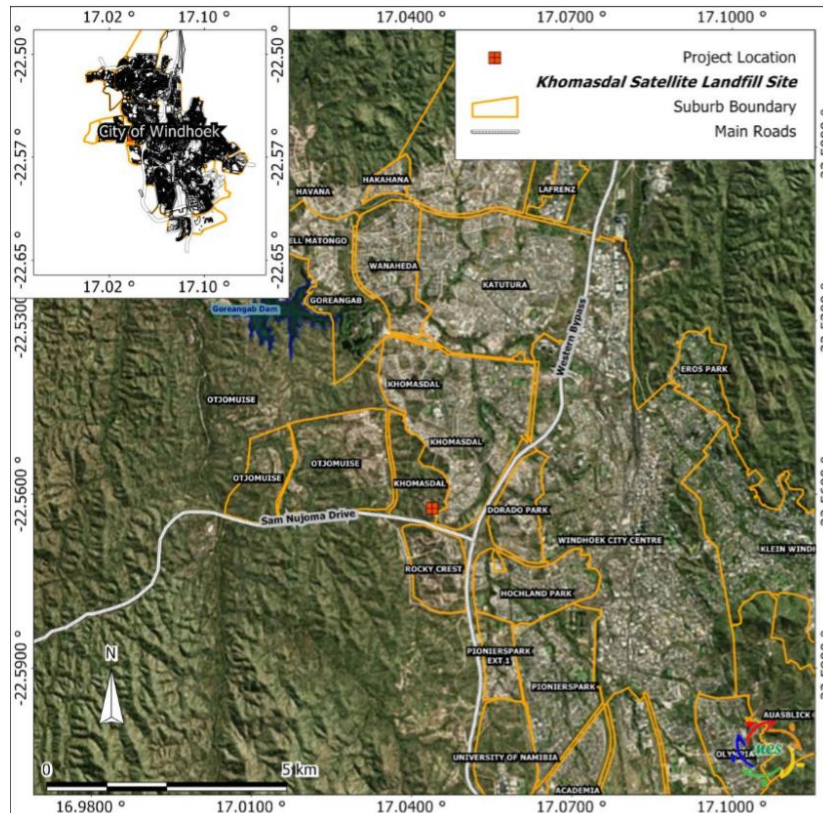

LOCALITY MAP

ENVIRONMENTAL CLEARANCE RENEWAL

FOR

Khomasdal Satellite Waste Disposal Facility Situated in Windhoek, Khomas Region

September 2021

LOCATION OF KHOMASDAL WASTE DISPOSAL FACILITY 22.56239°S; 17.04379°E)