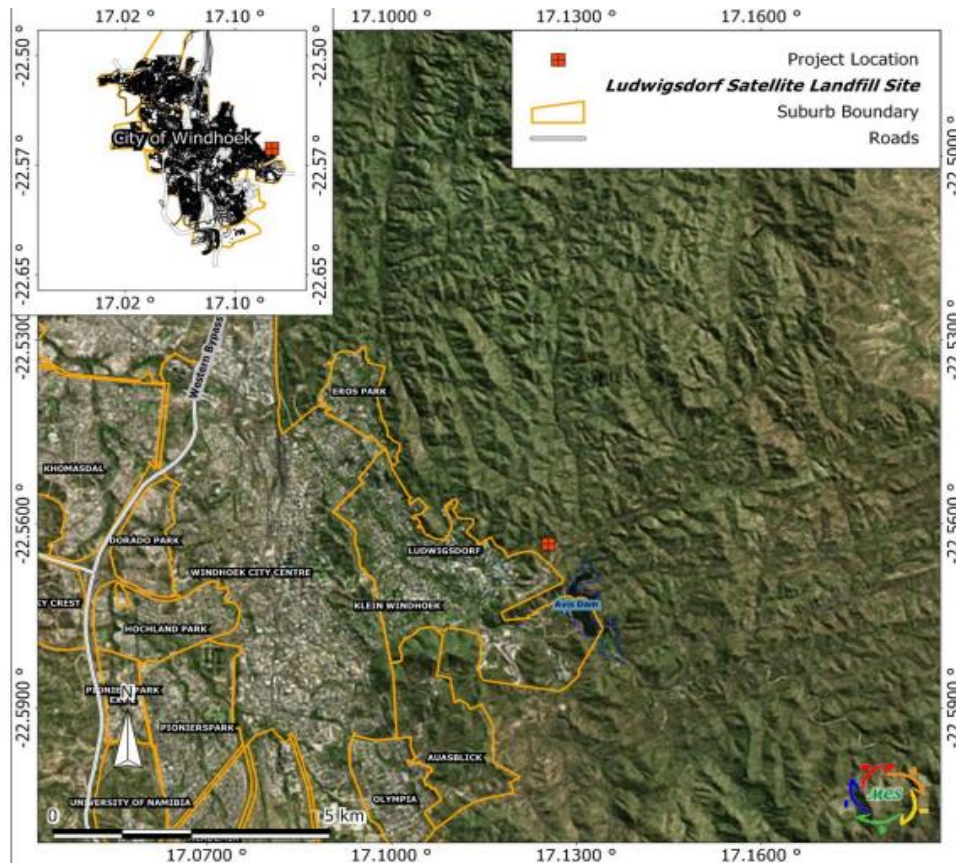

# LOCALITY MAP

## ENVIRONMENTAL CLEARANCE CERTIFICATE RENEWAL

FOR

Ludwigsdorf Satellite Waste Disposal Facility Situated in Windhoek,  
Khomas Region, Namibia

September 2021

LOCATION OF LUDWIGSDORF WASTE DISPOSAL FACILITY 22.56327°S; 17.12539°E