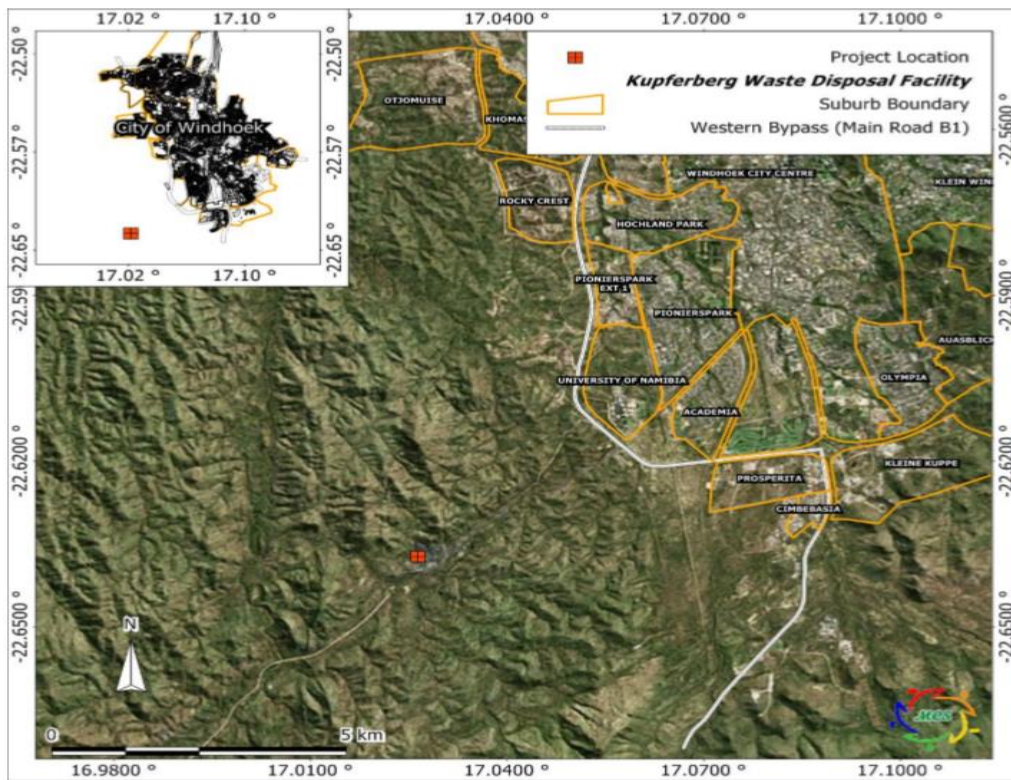

# LOCALITY MAP

## Kupferberg Waste Disposal Facility Situated in Windhoek, Khomas Region

September 2021

**LOCATION OF KUPFERBERG WASTE DISPOSAL FACILITY 22.63712°S; 17.02672°E**

Windhoek Municipal Council  
P.O. Box 59, Windhoek, C/o  
Independence and Sam Nujoma  
Avenue