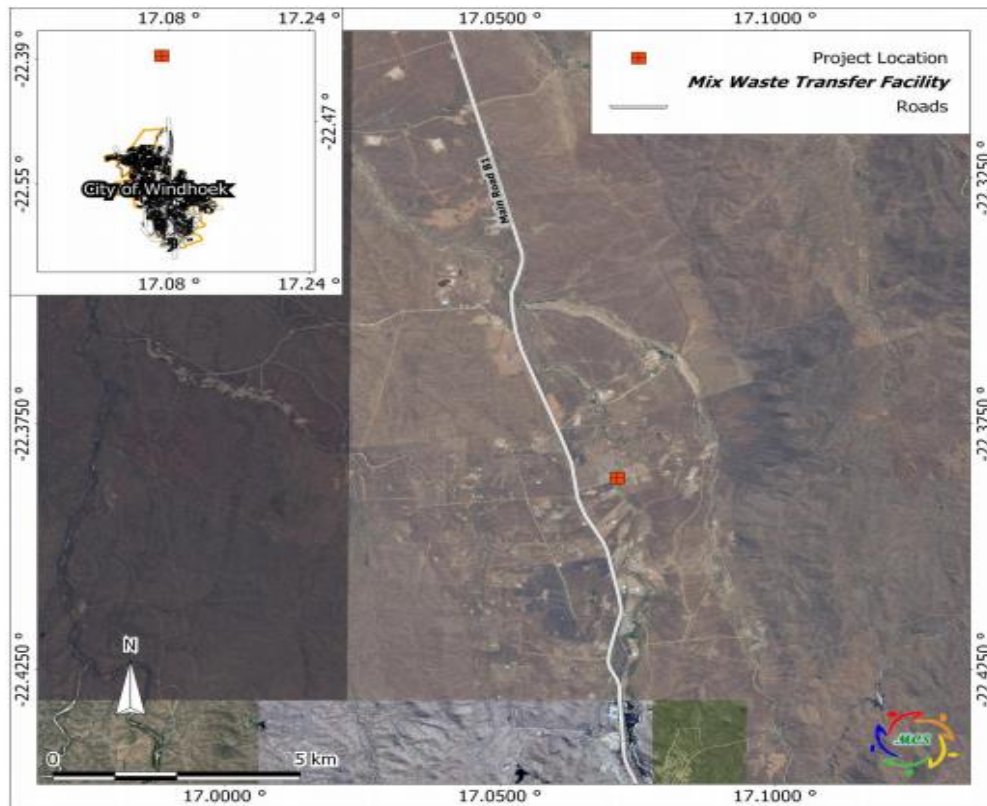

# LOCALITY MAP

## Mix Waste Transfer Facility Situated in Windhoek, Khomas Region, Namibia

September 2021

LOCATION OF MIX WASTE TRANSFER FACILITY 22.38603°S; 17.07130°E

Windhoek Municipal Council  
P.O. Box 59, Windhoek, C/o  
Independence and Sam Nujoma  
Avenue