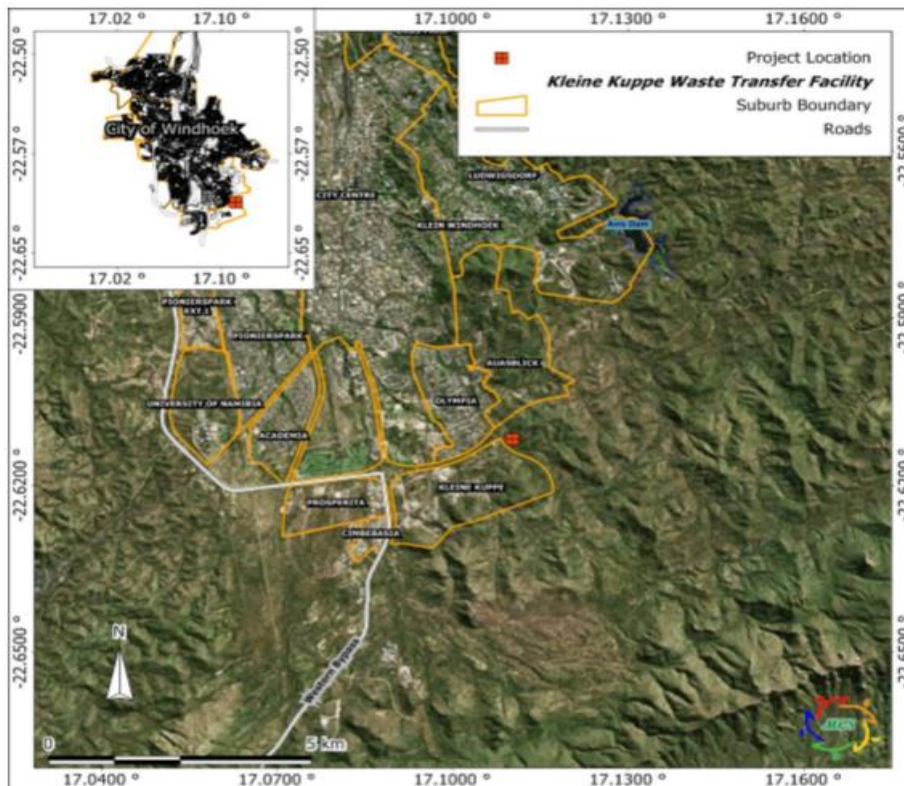

LOCALITY MAP

ENVIRONMENTAL CLEARANCE RENEWAL

FOR

Kleine Kuppe Waste Transfer Facility Situated in Windhoek, Khomas Region

September 2021

LOCATION OF KLEINE KUPPE WASTE TRANSFER FACILITY: 22.61179°S; 17.11023°E