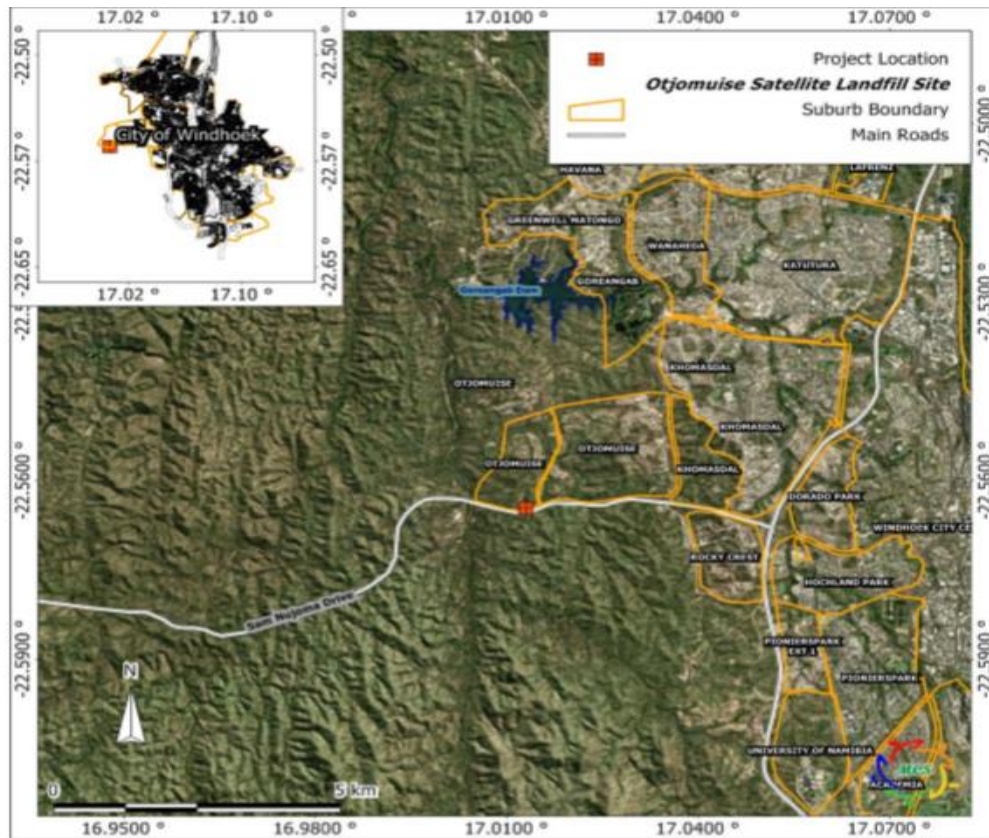

# LOCALITY MAP

## Otjomuise Satellite Waste Disposal Facility Situated in Windhoek, Khomas Region

September 2021

LOCATION OF OTJOMUISE SATELLITE WASTE DISPOSAL FACILITY 22.56469°S; 17.01292°E

Windhoek Municipal Council  
P.O. Box 59, Windhoek, C/o  
Independence and Sam Nujoma  
Avenue