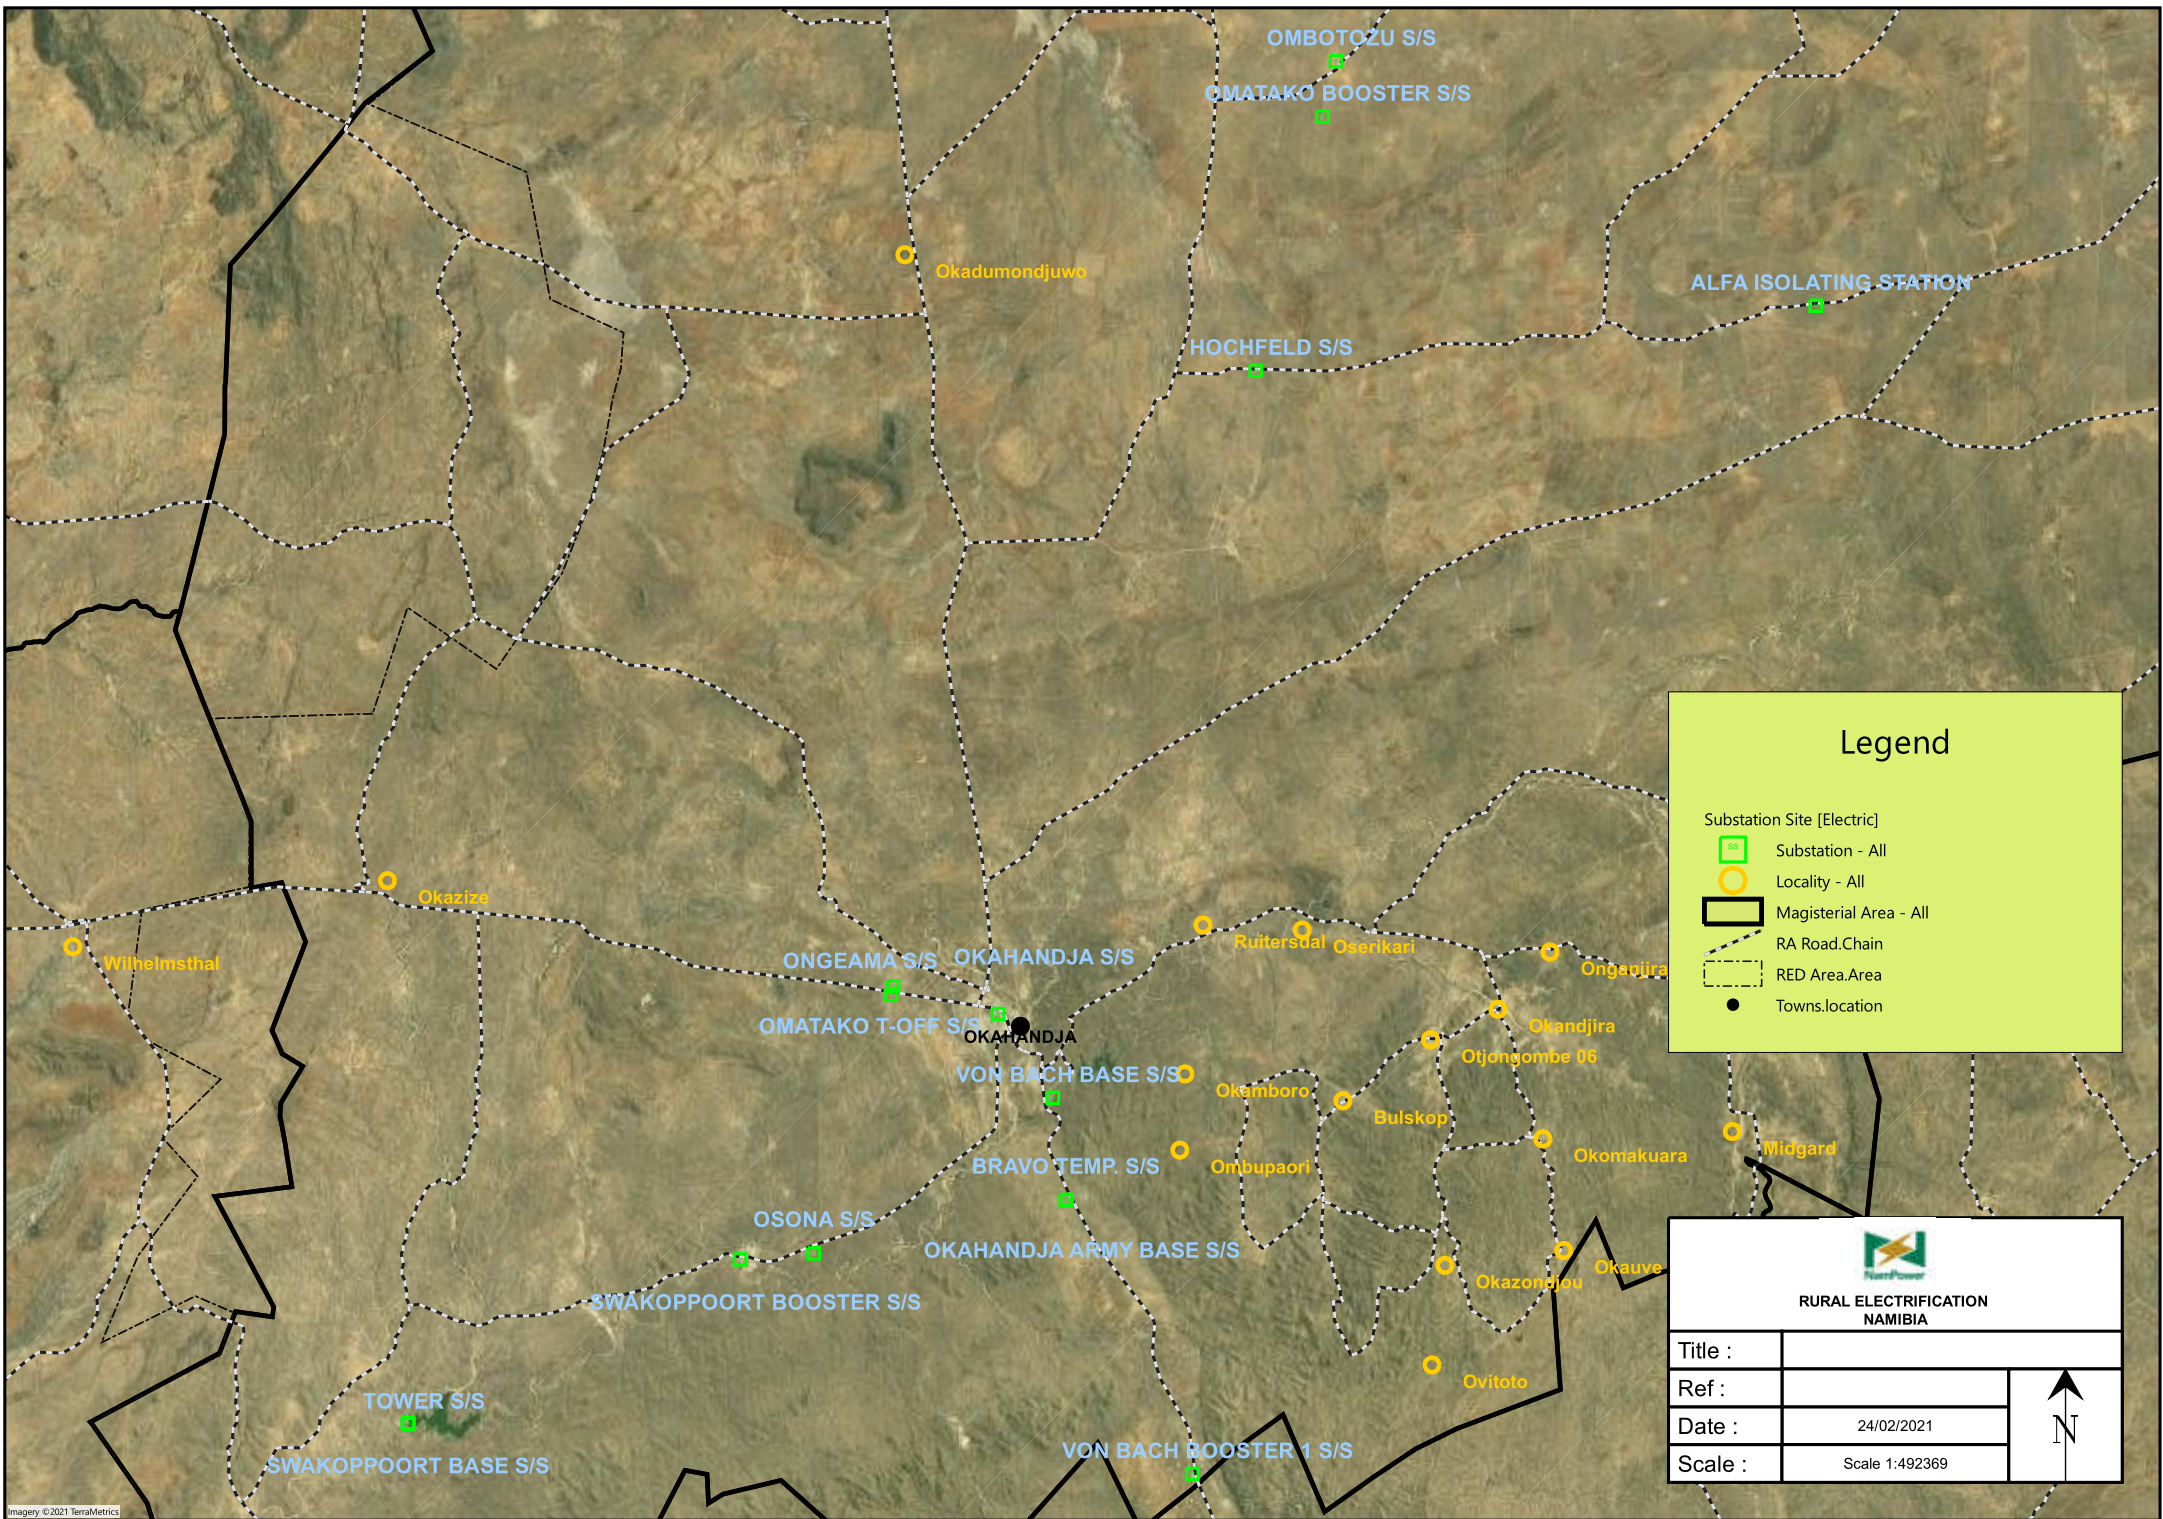

### Legend

-  Substation Site [Electric]
  -  Substation - All
-  Locality - All
-  Magisterial Area - All
-  RA Road.Chain
-  RED Area.Area
-  Towns.location

**RURAL ELECTRIFICATION  
NAMIBIA**

Title :		
Ref :		
Date :	23/02/2021	
Scale :	Scale 1:494681	

### Legend

- Substation Site [Electric]
  - Substation - All
  - Locality - All
  - Magisterial Area - All
  - RA Road.Chain
  - RED Area.Area
  - Towns.location

**RURAL ELECTRIFICATION  
NAMIBIA**

Title :		
Ref :		
Date :	24/02/2021	
Scale :	Scale 1:492369	

N

OMAHEKE S/S

KEHORO ISOLATING STATION

Sandveld

Kroons

P. Leas

Drimiopsis

OMAERE S/S

### Legend

Substation Site [Electric]

 Substation - All

 Locality - All

 Magisterial Area - All

 RA Road.Chain

 RED Area.Area

 Towns.location