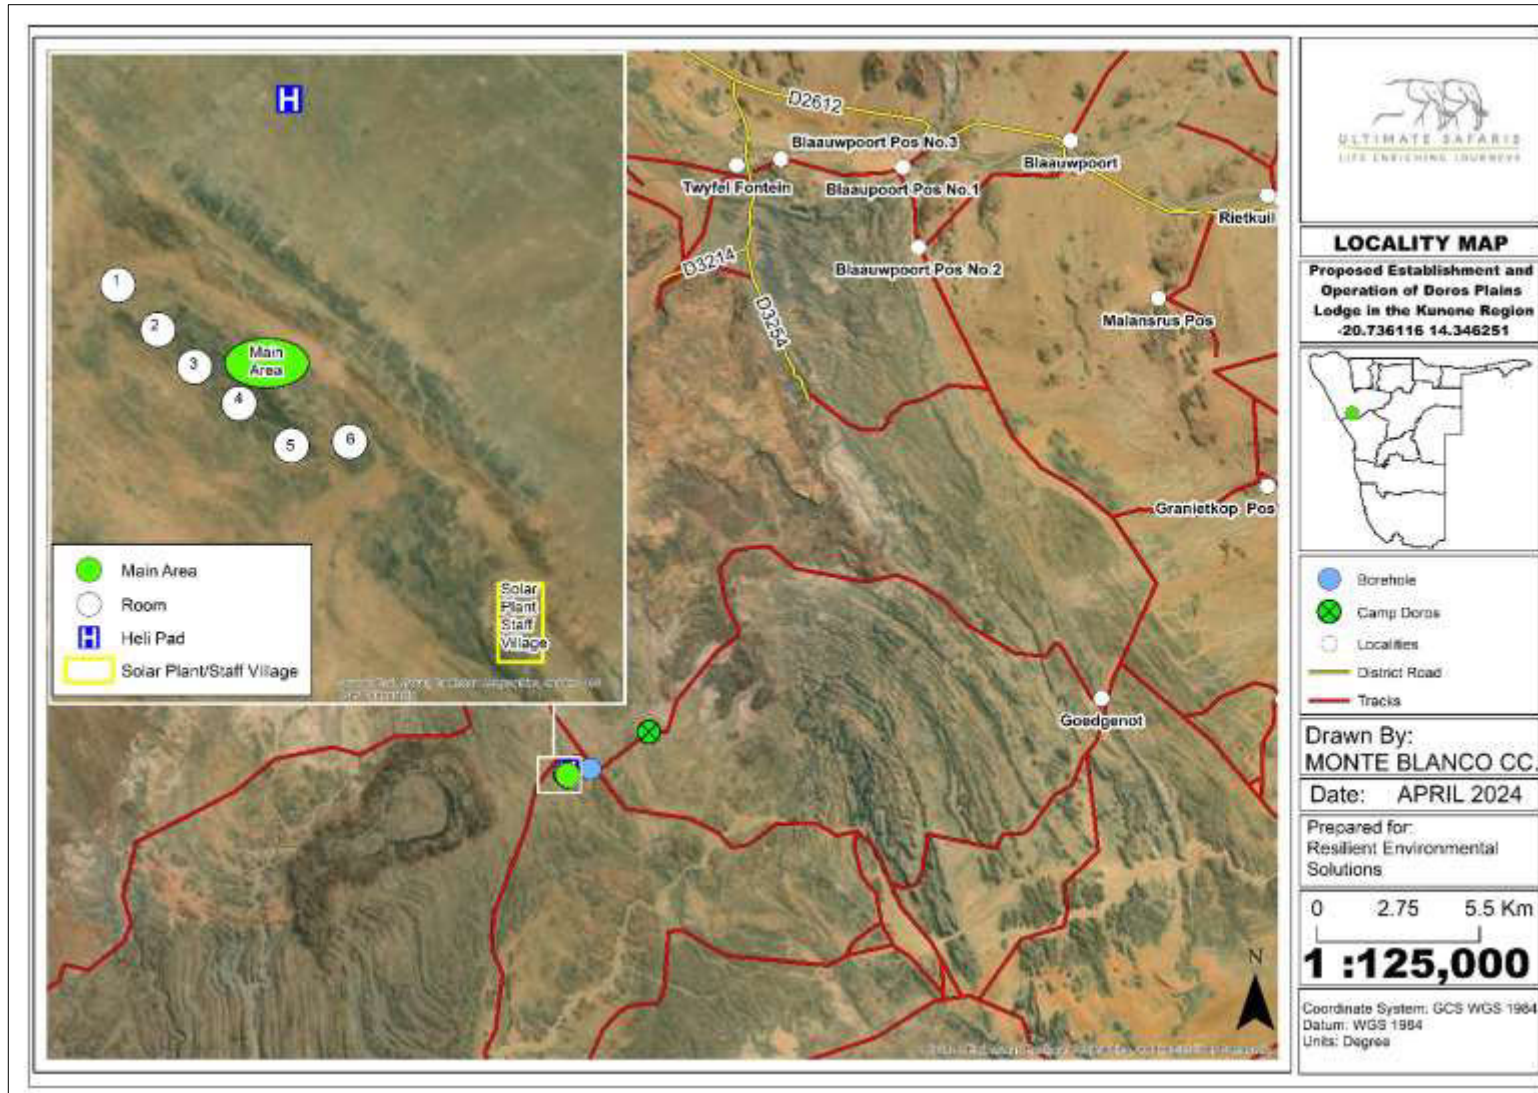

ECC APP- 003461: Location of the proposed Doros Plains Lodge in the Kunene Region and in relation to the JMA, 3 conservancies and Camp Doros

ECC APP- 003461: Location of the proposed Doros Plains Lodge in the Kunene Region and in relation to the JMA, 3 conservancies and Camp Doros