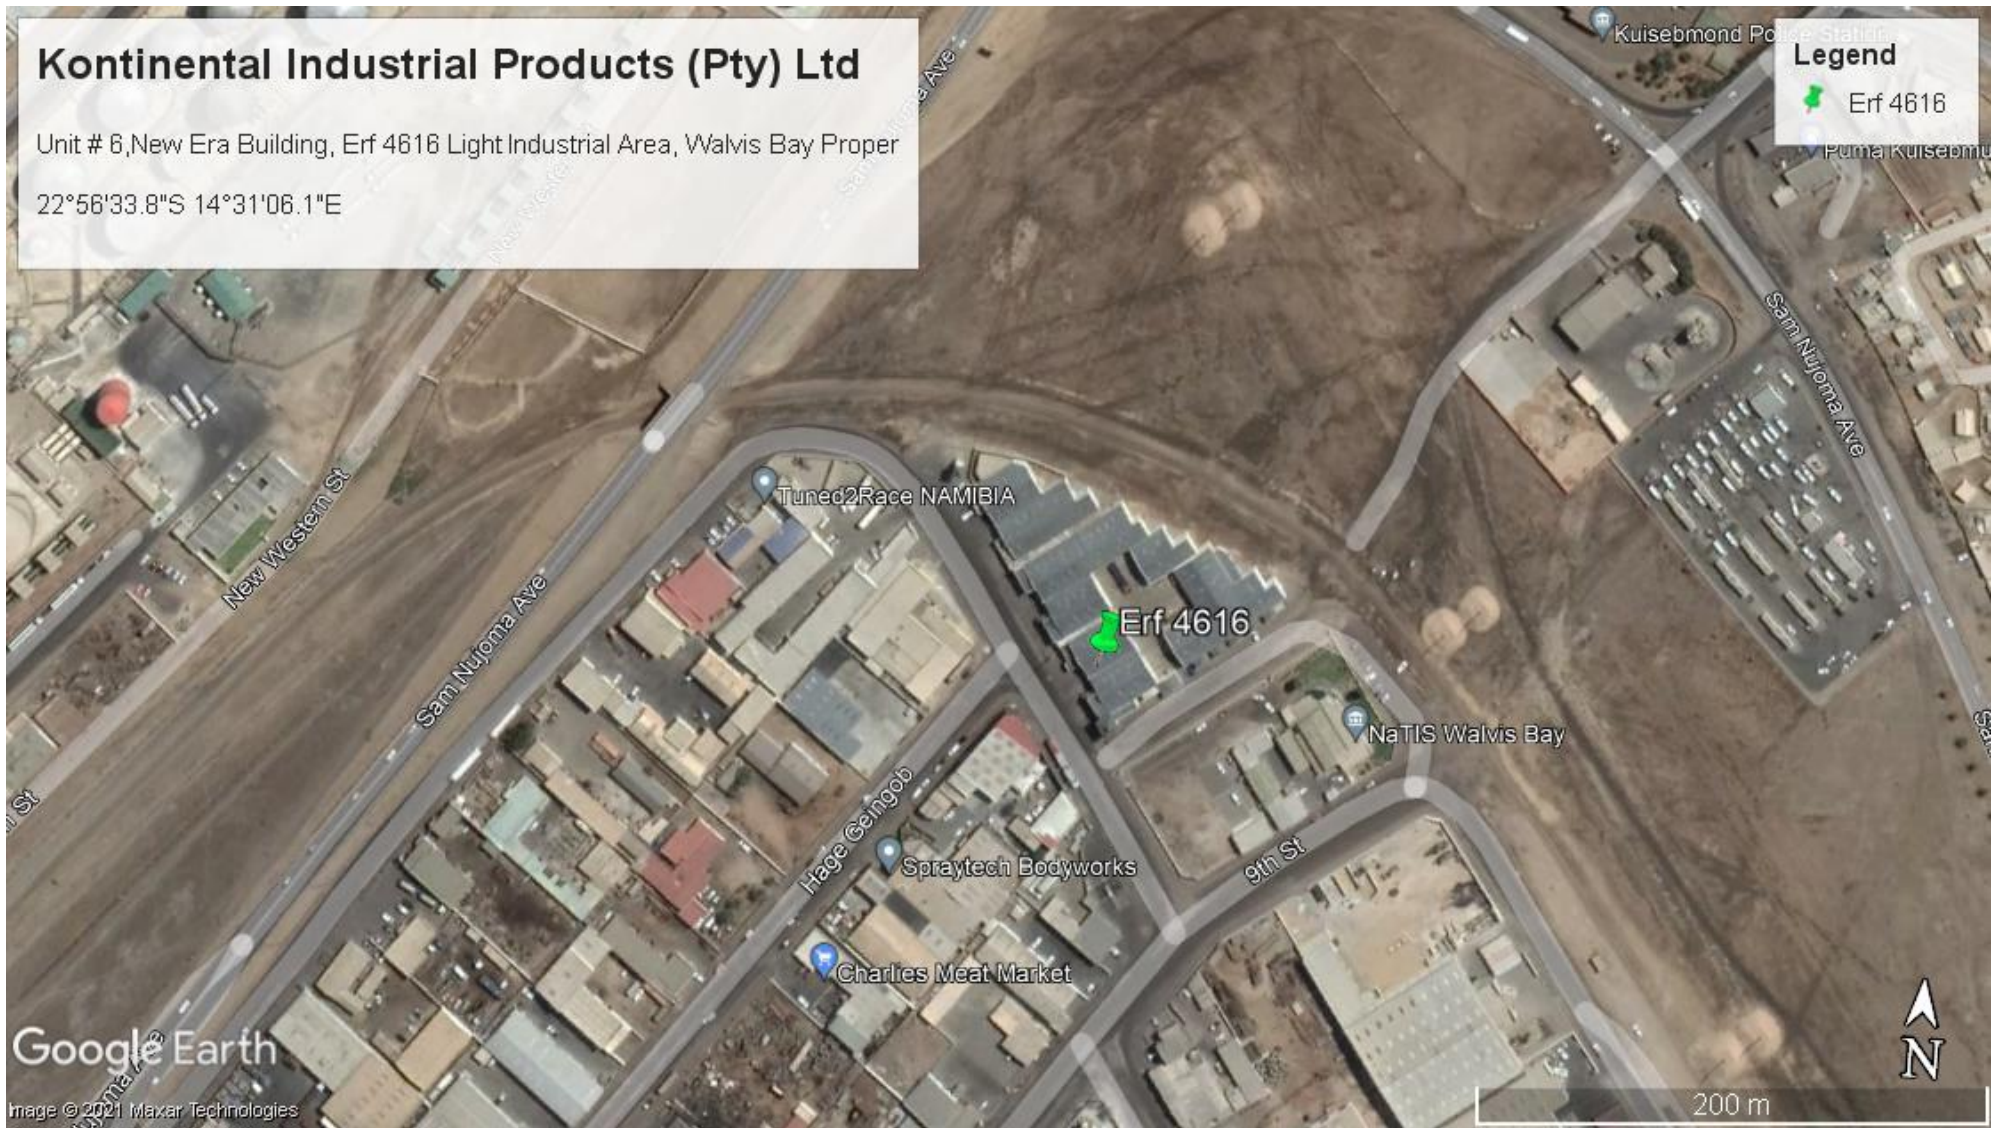

Kontinental Industrial Products (Pty) Ltd

Unit # 6, New Era Building, Erf 4616 Light Industrial Area, Walvis Bay Proper

22°56'33.8"S 14°31'06.1"E

Legend

 Erf 4616

Google Earth

Image © 2021 Maxar Technologies

200 m