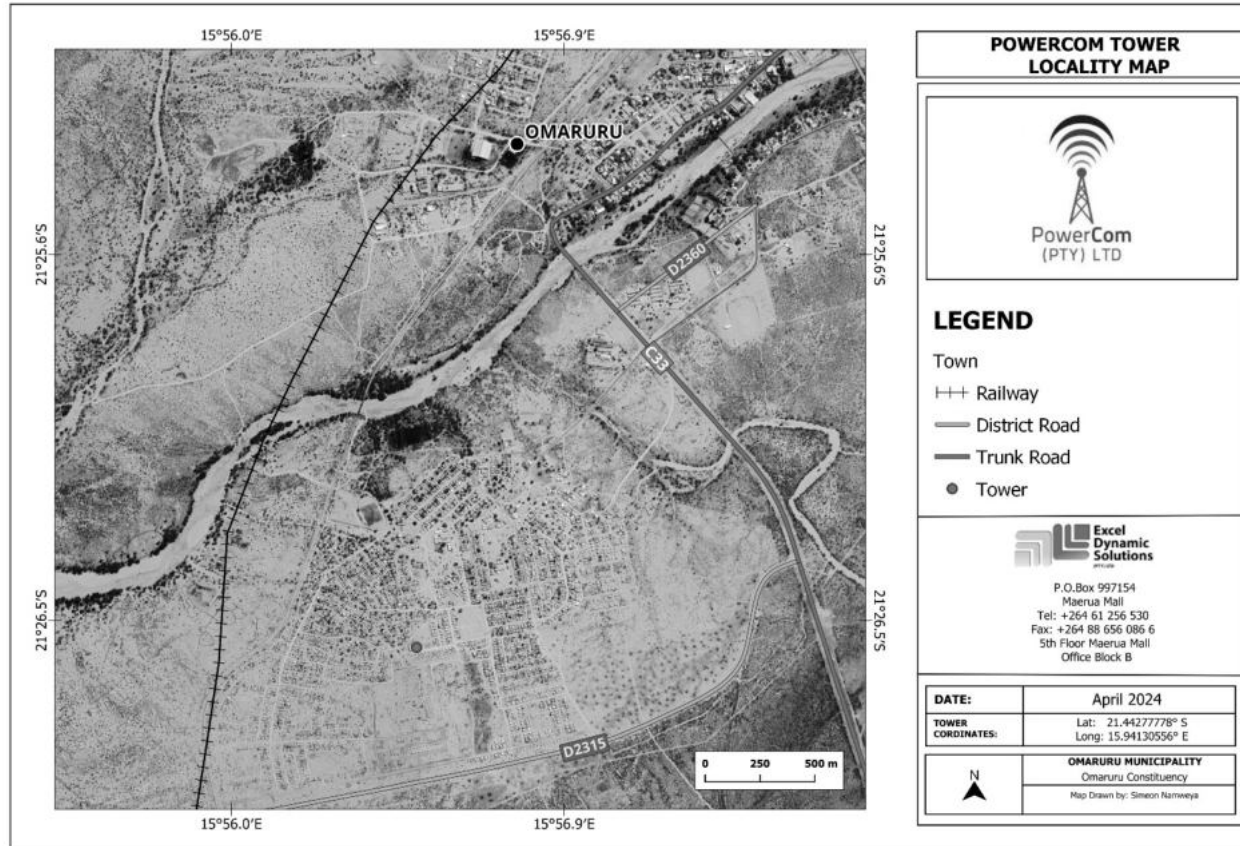

# Preliminary Site Map\_Omaruru\_PowerCom

**POWERCOM TOWER LOCALITY MAP**

**PowerCom (PTY) LTD**

**LEGEND**

- Town
- +++ Railway
- District Road
- Trunk Road
- Tower

Excel Dynamic Solutions  
P.O.Box 997154  
Maerua Mall  
Tel: +264 61 256 530  
Fax: +264 88 656 086 6  
5th Floor Maerua Mall  
Office Block B

<b>DATE:</b>	April 2024
<b>TOWER COORDINATES:</b>	Lat: 21.44277778° S Long: 15.94130556° E

N

**OMARURU MUNICIPALITY**  
Omaruru Constituency  
Map Drawn by: Simeon Namweya

**Coordinates: Lat21.44277778°S Long 15.94130556°E**