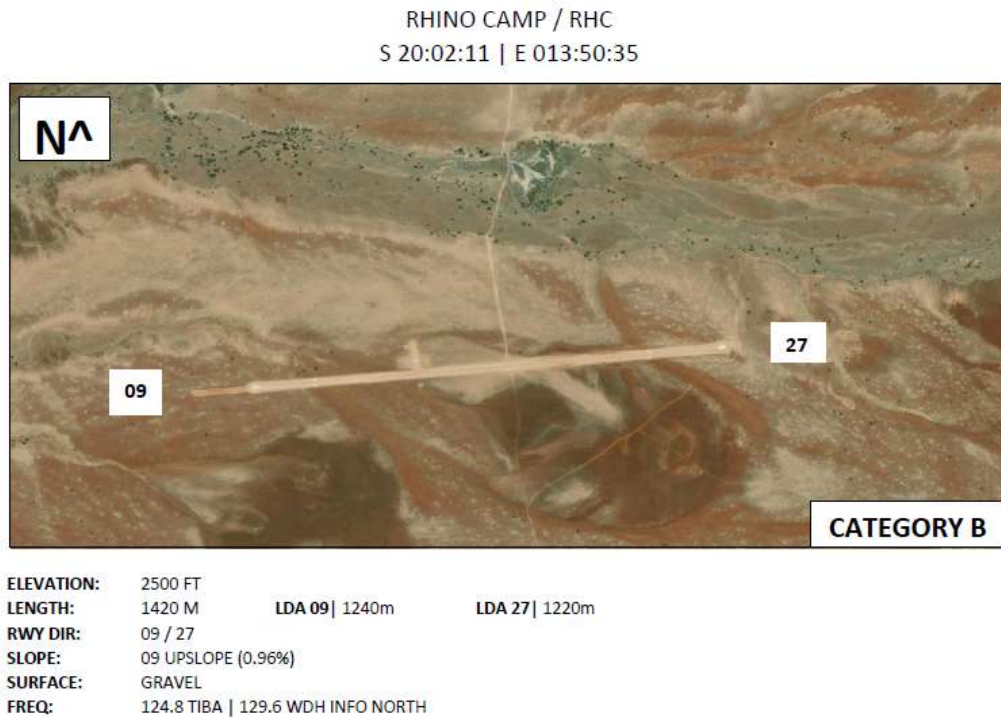

Figure 1 Wilderness Safaris are of operation with desert rhino camp marked

Figure 2: The location of Desert Rhino Camp in the Palmwag Concession

Figure 3: Lay out of the camp and fire plan

1.4 Airstrip

Desert Rhino Camp Airstrip is located about 2km south of the main lodge. The specifications of the airstrip are elevation 762 m above sea level, GPS coordinates S20:02:11 E013:50:35 – 1420 m Long – Compacted Gravel Surface. The infrastructure at the airstrip only include a wind soak and a fire shed.

No low flying is permitted due to the sensitivity of the area.

No turnarounds on the runway is permitted, aircrafts are only allowed to turn around at each end of the runway. The apron/parking is in the middle of the runway on the north-western side of the airstrip. The aircrafts are only permitted to park in this apron on the blocks for overnights as well as for drop-offs/pick-ups.

Figure 4: The aerial photo of the airstrip.

FIRE PLAN

The Fire Alarm

- Three long blasts on the emergency horn (if you have one) is the fire alarm, to be sounded in the event of a fire. If you don't have access to an emergency horn, alert your next door neighbour immediately and inform them to spread the news.