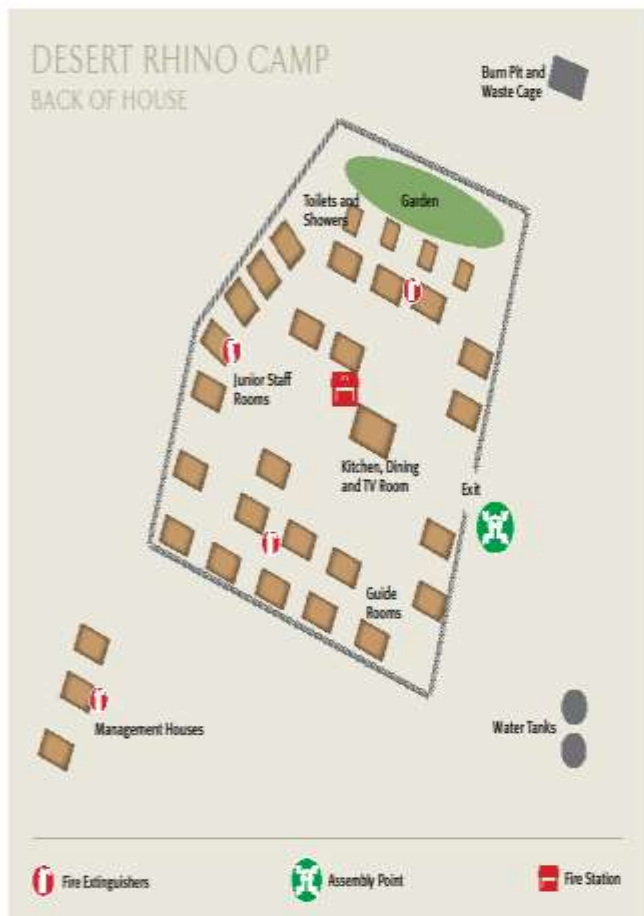

Figure 4: The aerial photo of the airstrip.

FIRE PLAN

The Fire Alarm

If you can control the fire:

Fire stations:

If you cannot control the fire:

- Evacuate immediately, taking the horn and a torch with you if possible.
- Find your way to the assembly area/meeting point as indicated on the map.
- If you are unable to reach the assembly area, proceed to any nearby area that is safe and alert fellow staff by using the emergency horn or yelling.

Fire in the main area:

In an event of a fire in the main area building, evacuate immediately and gather in the assembly area/meeting point as indicated on the map.

Please take time to familiarise yourself and your companions with this map.

Your safety is of our utmost concern – stay calm and move away from danger. Please try and assist other staff and guests who may be experiencing difficulties.

Figure 4 Staff village lay out and fire plan