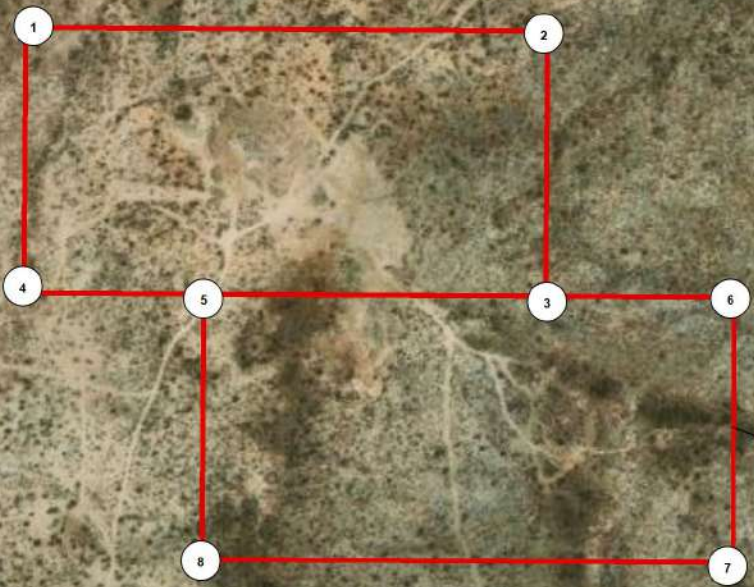

ID	LATITUDE	LONGITUDE
1	-17.366424	13.750799
2	-17.366459	13.756310
3	-17.369134	13.756292
4	-17.369100	13.750781
5	-17.369112	13.752679
6	-17.369147	13.758286
7	-17.371823	13.758268
8	-17.371788	13.752661

Legend

- Town/Settlement
- MC - 70783 & 70784
- Regional Boundaries