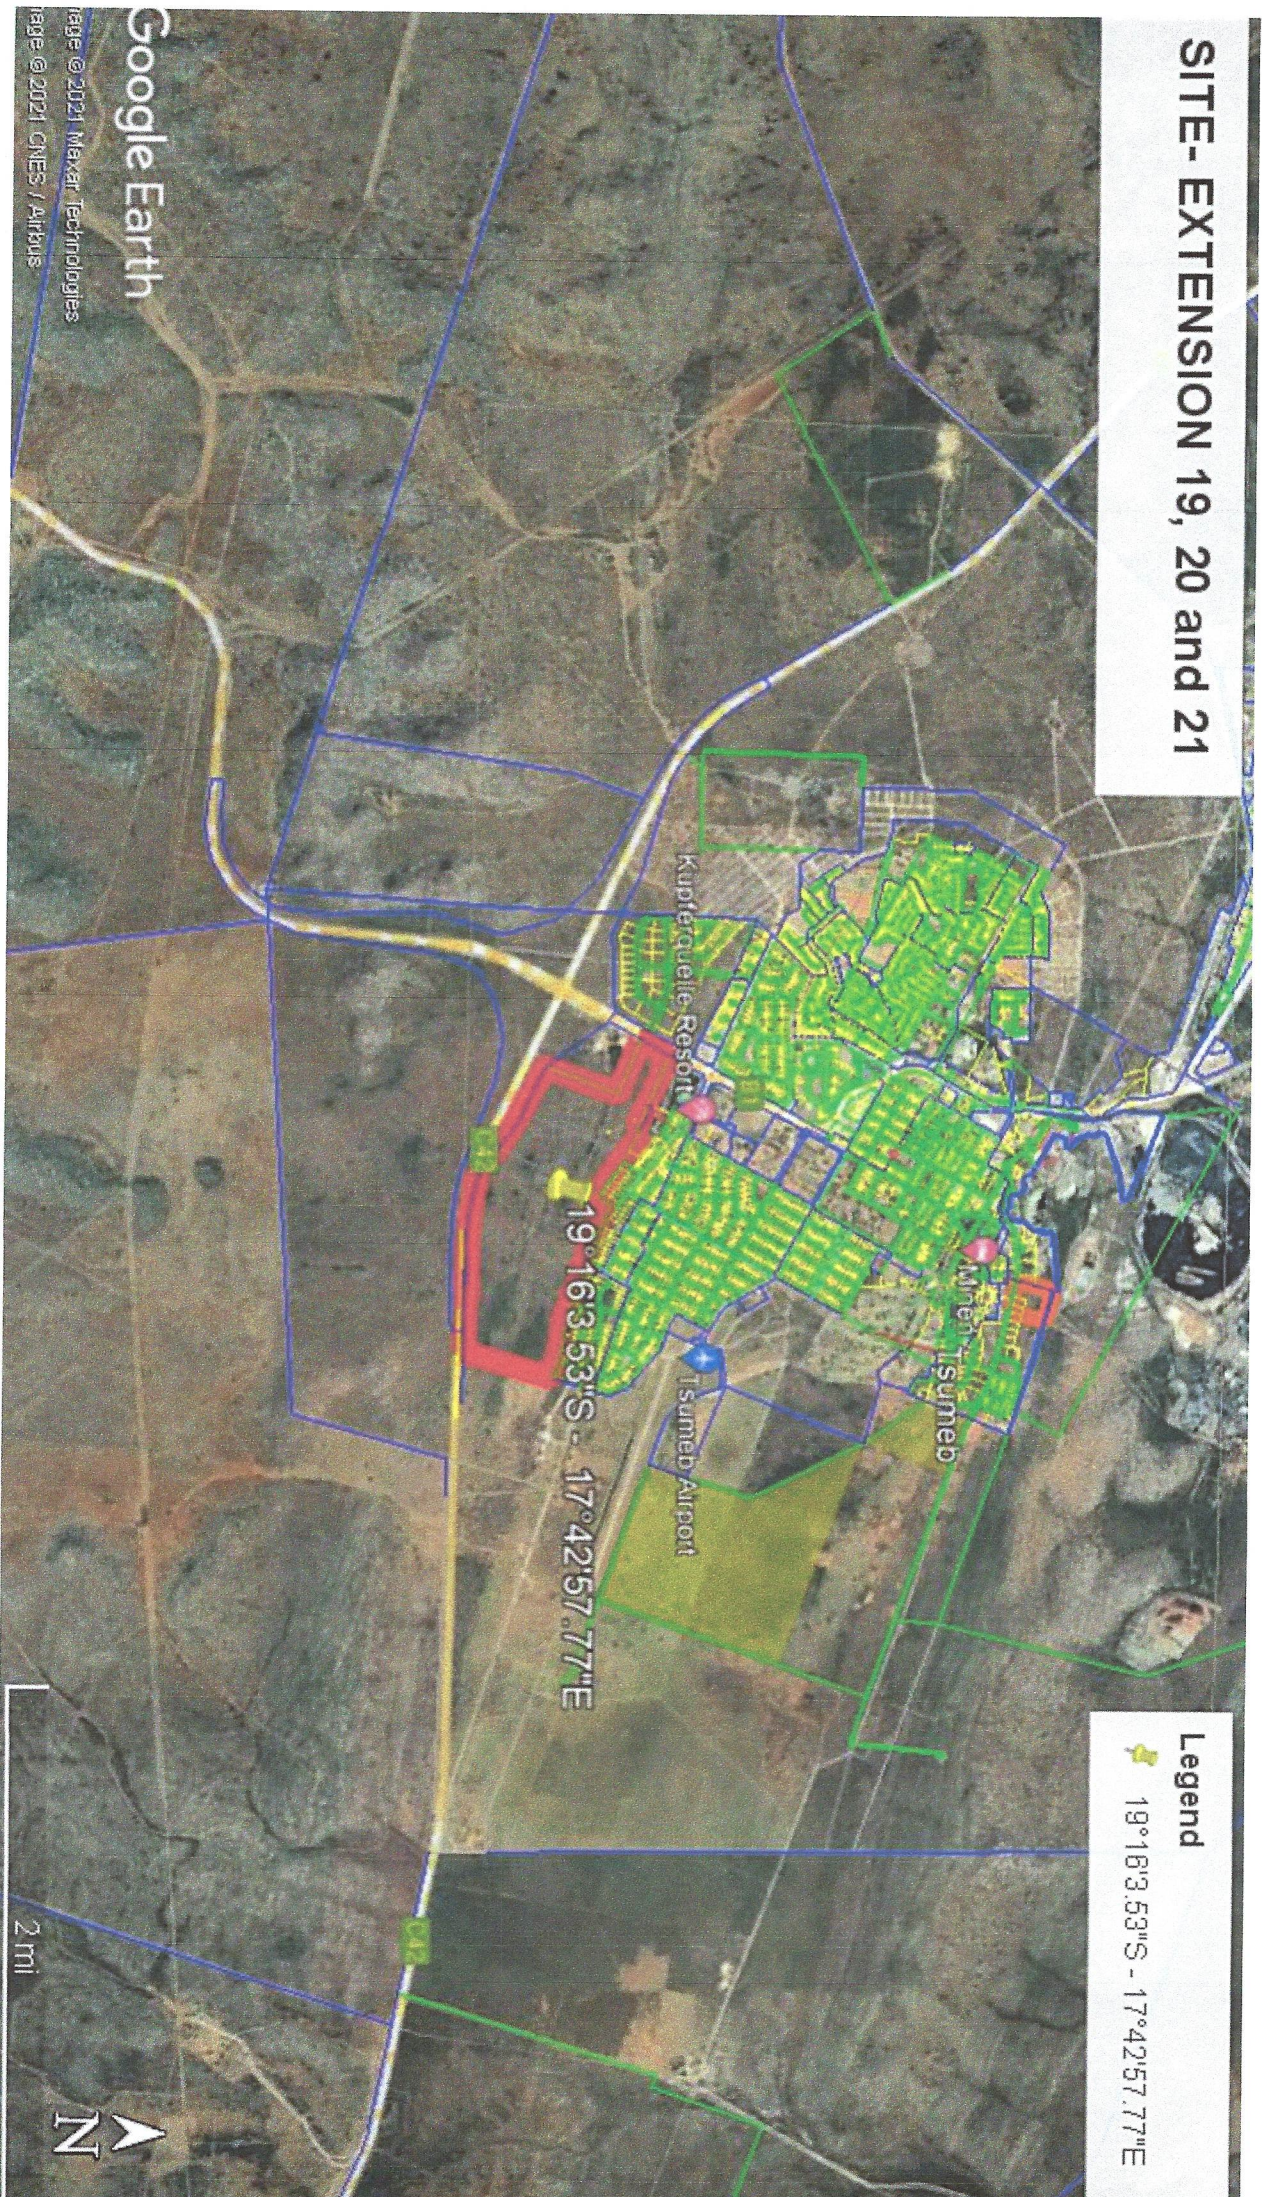

SITE- EXTENSION 19, 20 and 21

Google Earth

Image © 2021 Maxar Technologies
Image © 2021 CNES / Airbus

Legend
📍 $19^{\circ}18'3.53''S - 17^{\circ}42'57.77''E$

$19^{\circ}18'3.53''S - 17^{\circ}42'57.77''E$

2 mi