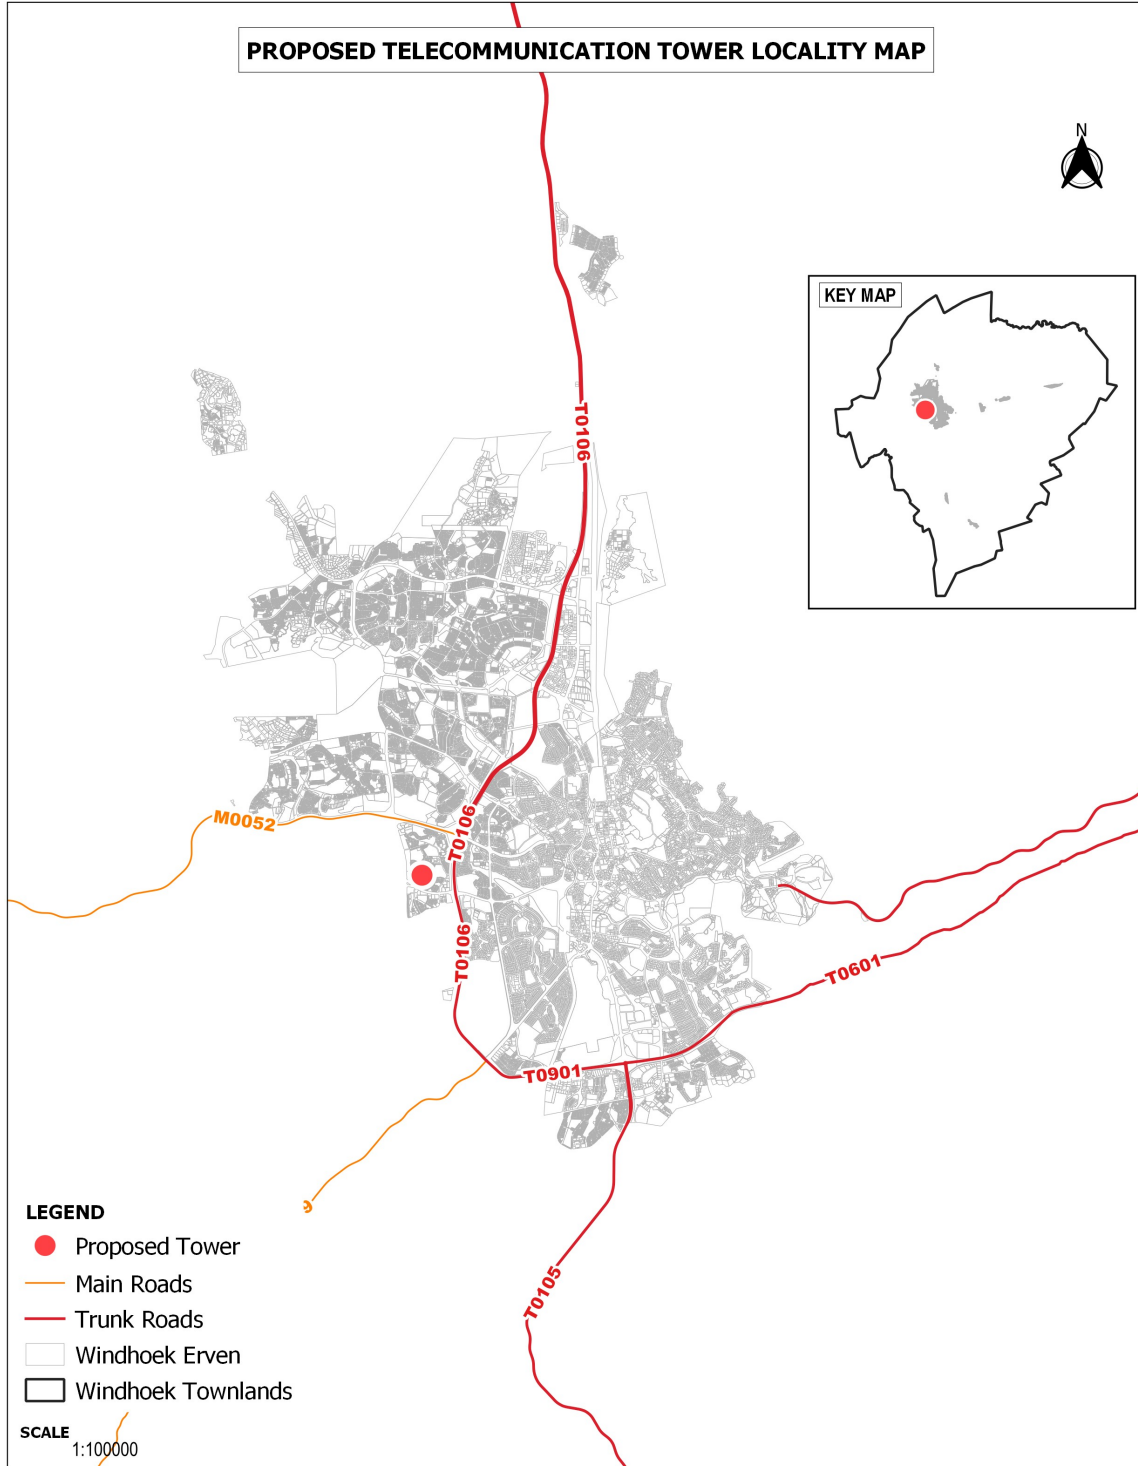

PROPOSED TELECOMMUNICATION TOWER LOCALITY MAP

LEGEND

- Proposed Tower
- Main Roads
- Trunk Roads
- Windhoek Erven
- Windhoek Townlands

SCALE
1:100000

MAP PREPARED BY: