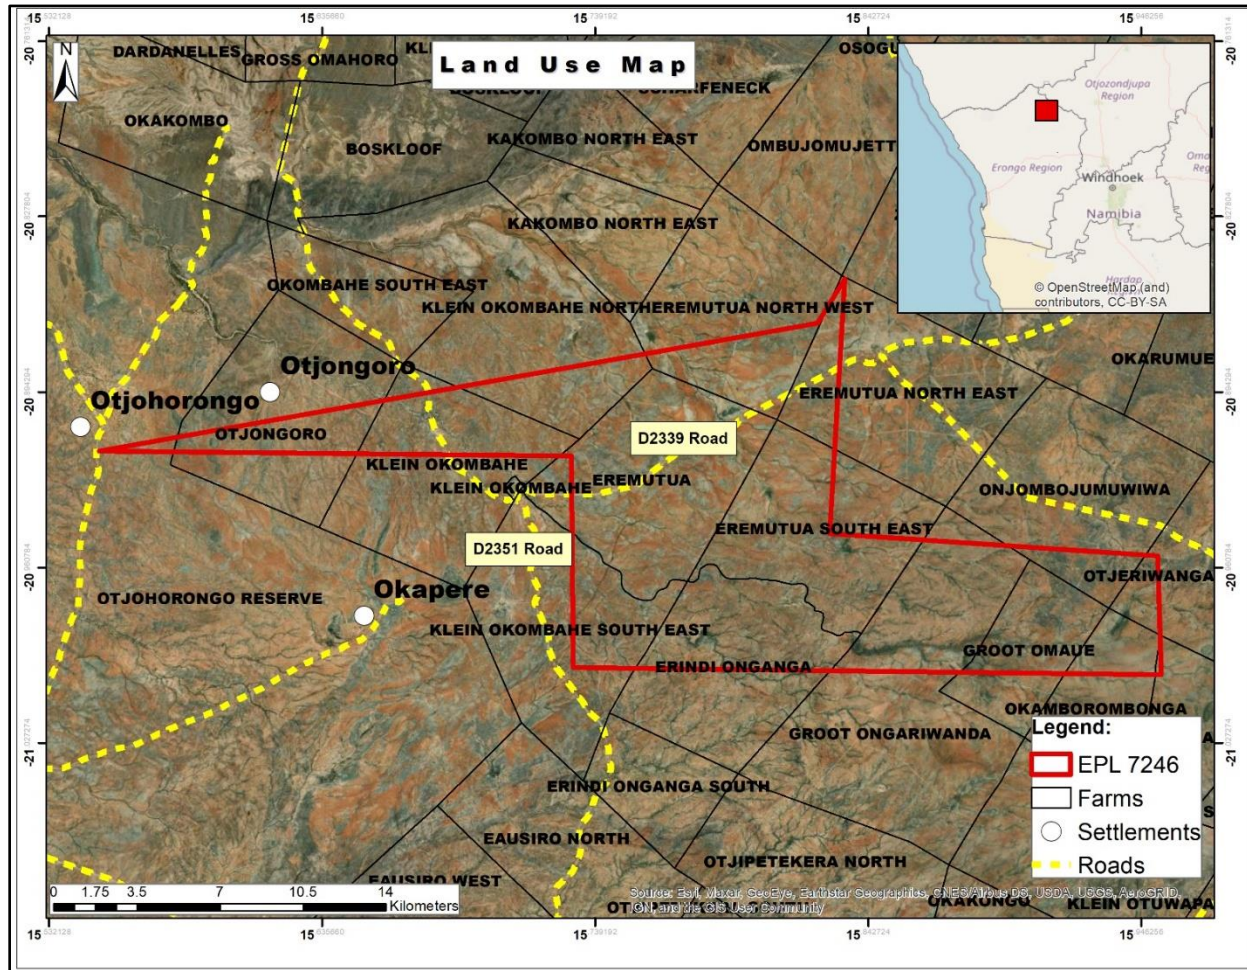

Project Site Area (map) with clear coordinates: The Proposed Exploration of Base & Rare Metals, and Precious Metals on Exclusive Prospecting Licence (EPL) No. 7246 near Kalkfeld in the Omatjete District of the Erongo Region, Namibia

Locality map of the EPL
(Please refer to the coordinates on the next page)

Approximate GPS coordinates of EPL 7246

EPL Boundary Point	GPS Coordinates	
	Degree, Minutes, Seconds	Decimal Degrees
A	20°54'57" S 15°33'08" E	-20.915833° 15.552222°
B	20°52'04" S 15°49'17" E	-20.867778° 15.821389°
C	20°51'08" S 15°49'59" E	-20.852222° 15.833056°
D	20°56'48" S 15°49'41" E	-20.946667° 15.828056°
E	20°57'23" S 15°57'04" E	-20.956389° 15.951111°
F	21°0'06" S 15°57'06" E	-21.001667° 15.951667°
G	20°59'50" S 15°43'48" E	-20.997222° 15.730000°
H	20°55'06" S 15°43'40" E	-20.918333° 15.727778°