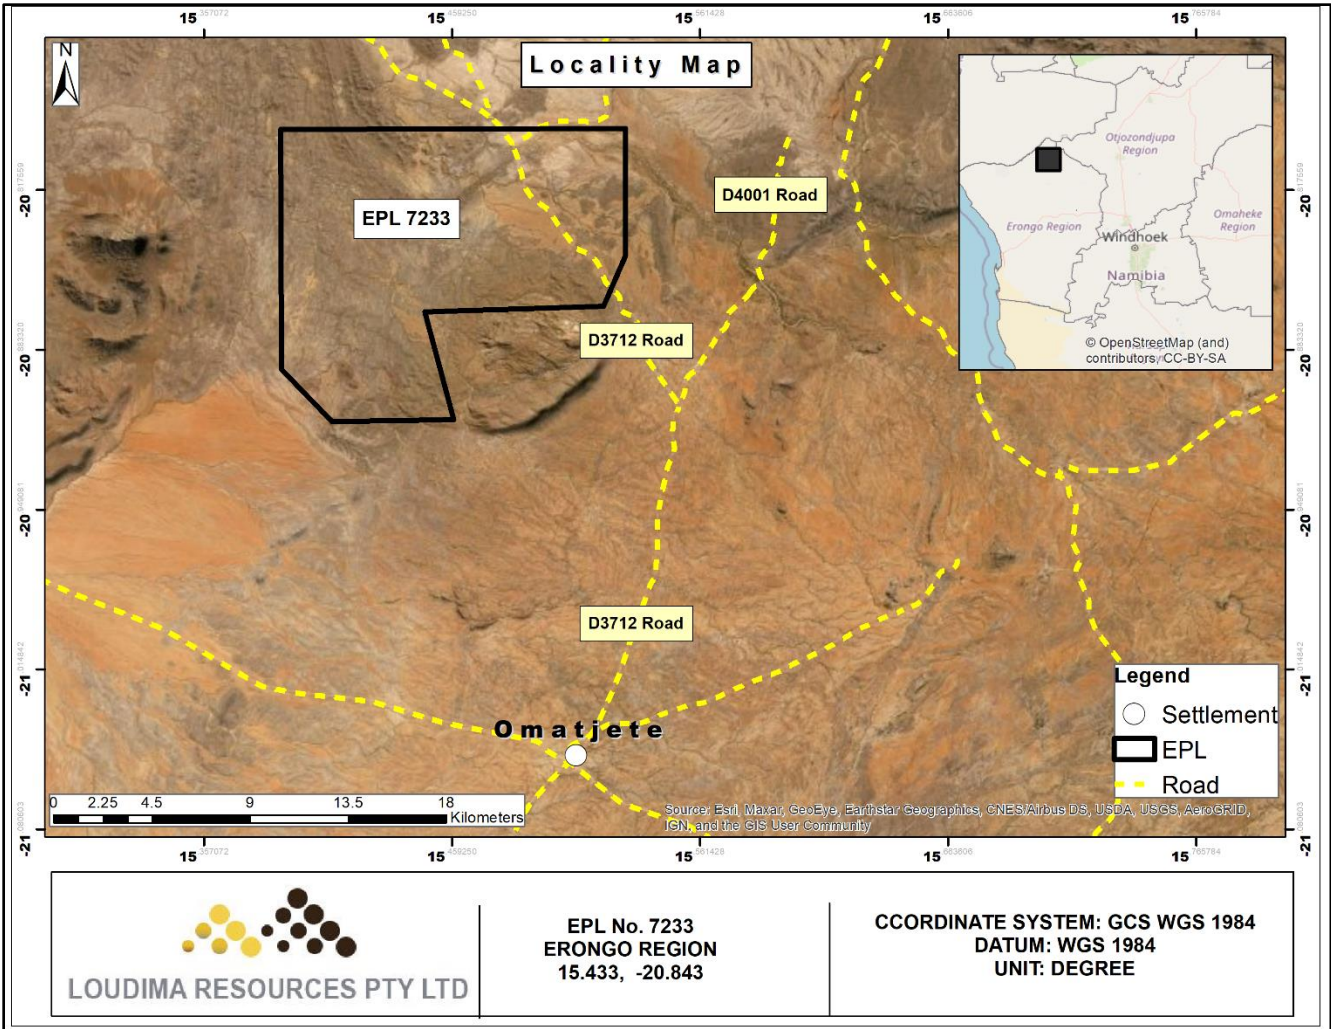

**Location:** Proposed Prospecting & Exploration Activities on EPL No. 7233 near Omatjete, Erongo Region

| Point Number | GPS Coordinates         |
|--------------|-------------------------|
| 1            | 20°47'32" S 15°23'19" E |
| 2            | 20°47'31" S 15°31'48" E |
| 3            | 20°50'35" S 15°31'51" E |
| 4            | 20°51'54" S 15°31'17" E |
| 5            | 20°52'01" S 15°26'53" E |
| 6            | 20°54'41" S 15°27'34" E |
| 7            | 20°54'46" S 15°24'35" E |
| 8            | 20°53'29" S 15°23'19" E |