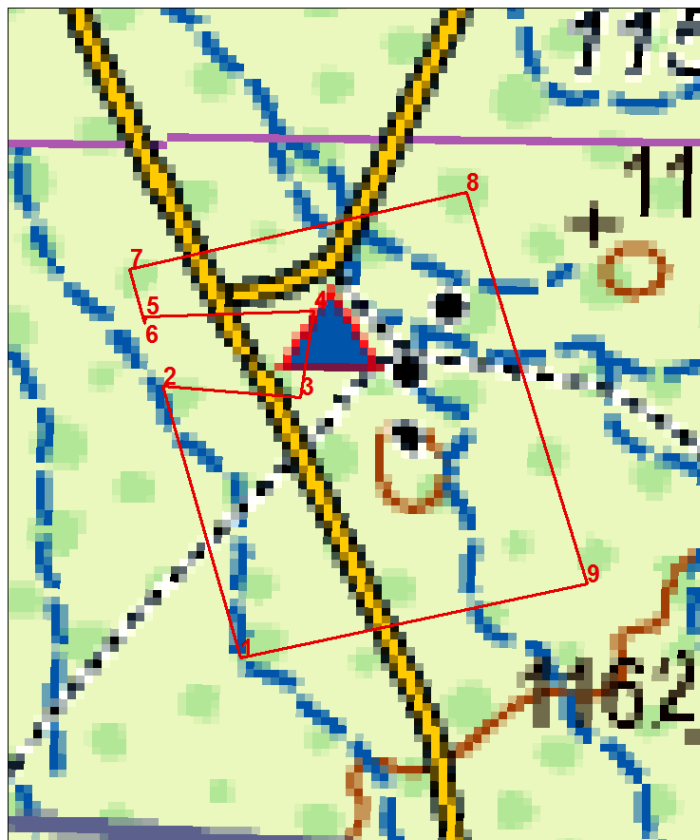

License Details

EPL-7576 (7576)

Active

Exclusive Prospecting Licence

Coordinates and Shape

Coordinates

Official Area: 353.5515 Ha

Coordinate system: GCS Bessel 1841

Shape

Order	Latitude	Longitude
Part 1		
1	21° 54' 38.90" S	15° 20' 10.95" E
2	21° 53' 51.22" S	15° 19' 57.39" E
3	21° 53' 53.12" S	15° 20' 21.59" E
4	21° 53' 37.90" S	15° 20' 23.89" E
5	21° 53' 38.90" S	15° 19' 54.37" E
6	21° 53' 40.18" S	15° 19' 54.26" E
7	21° 53' 30.57" S	15° 19' 51.52" E
8	21° 53' 17.21" S	15° 20' 50.66" E
9	21° 54' 25.88" S	15° 21' 11.86" E