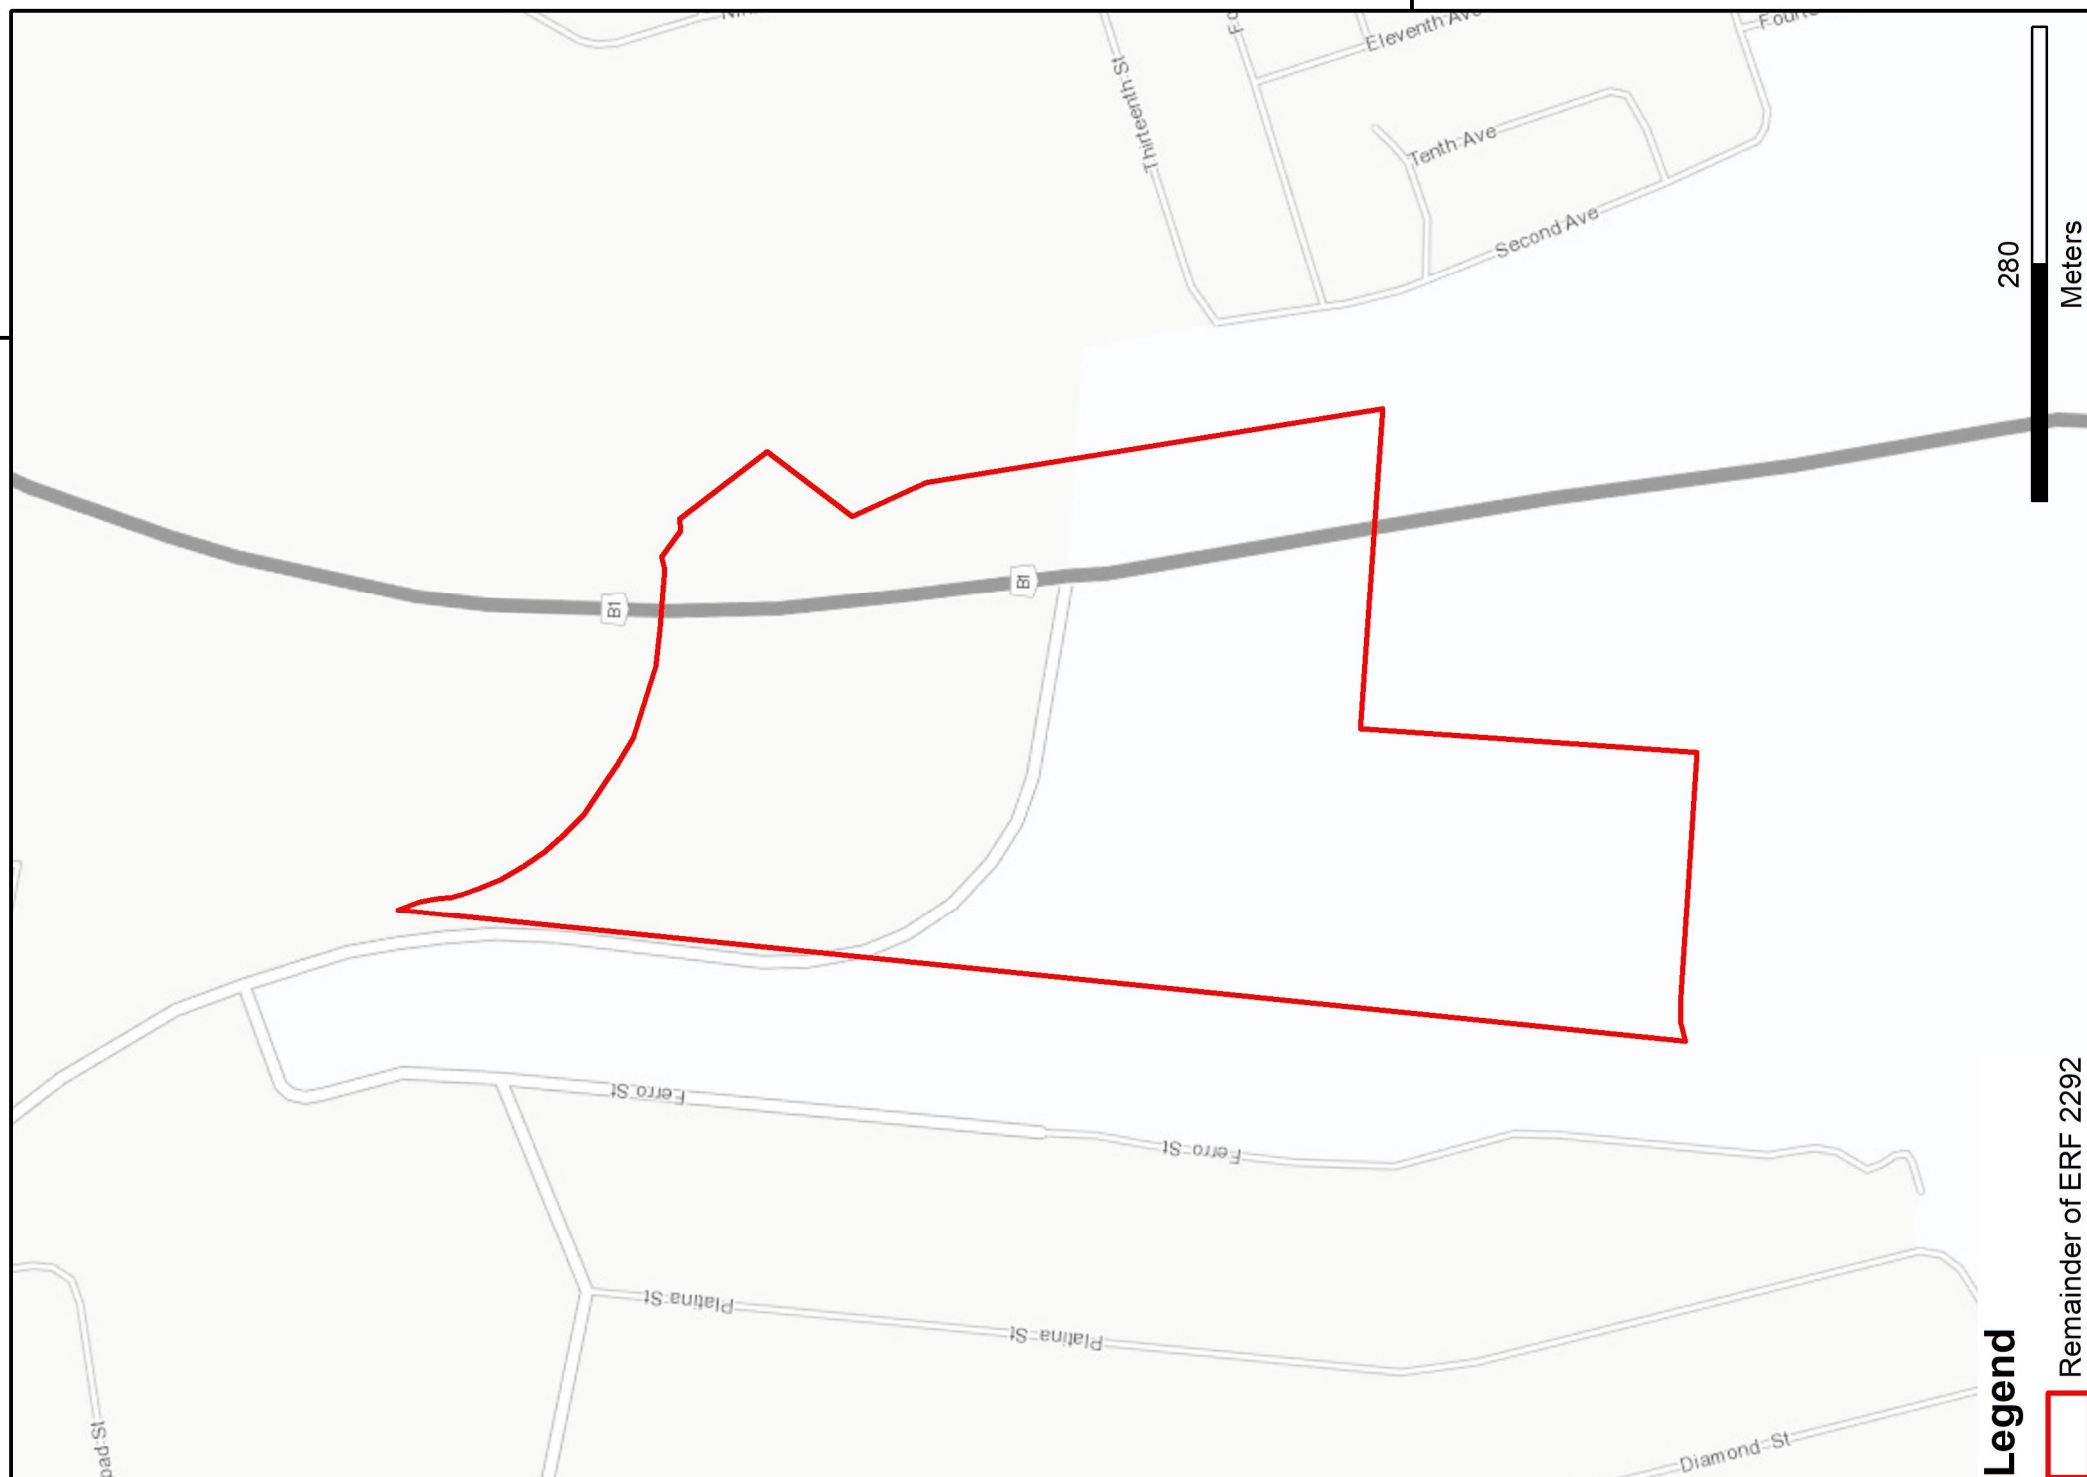

18°8'30"E

Legend

 Remainder of ERF 2292

280
Meters

18°8'30"E

26°35'30"S

26°35'30"S