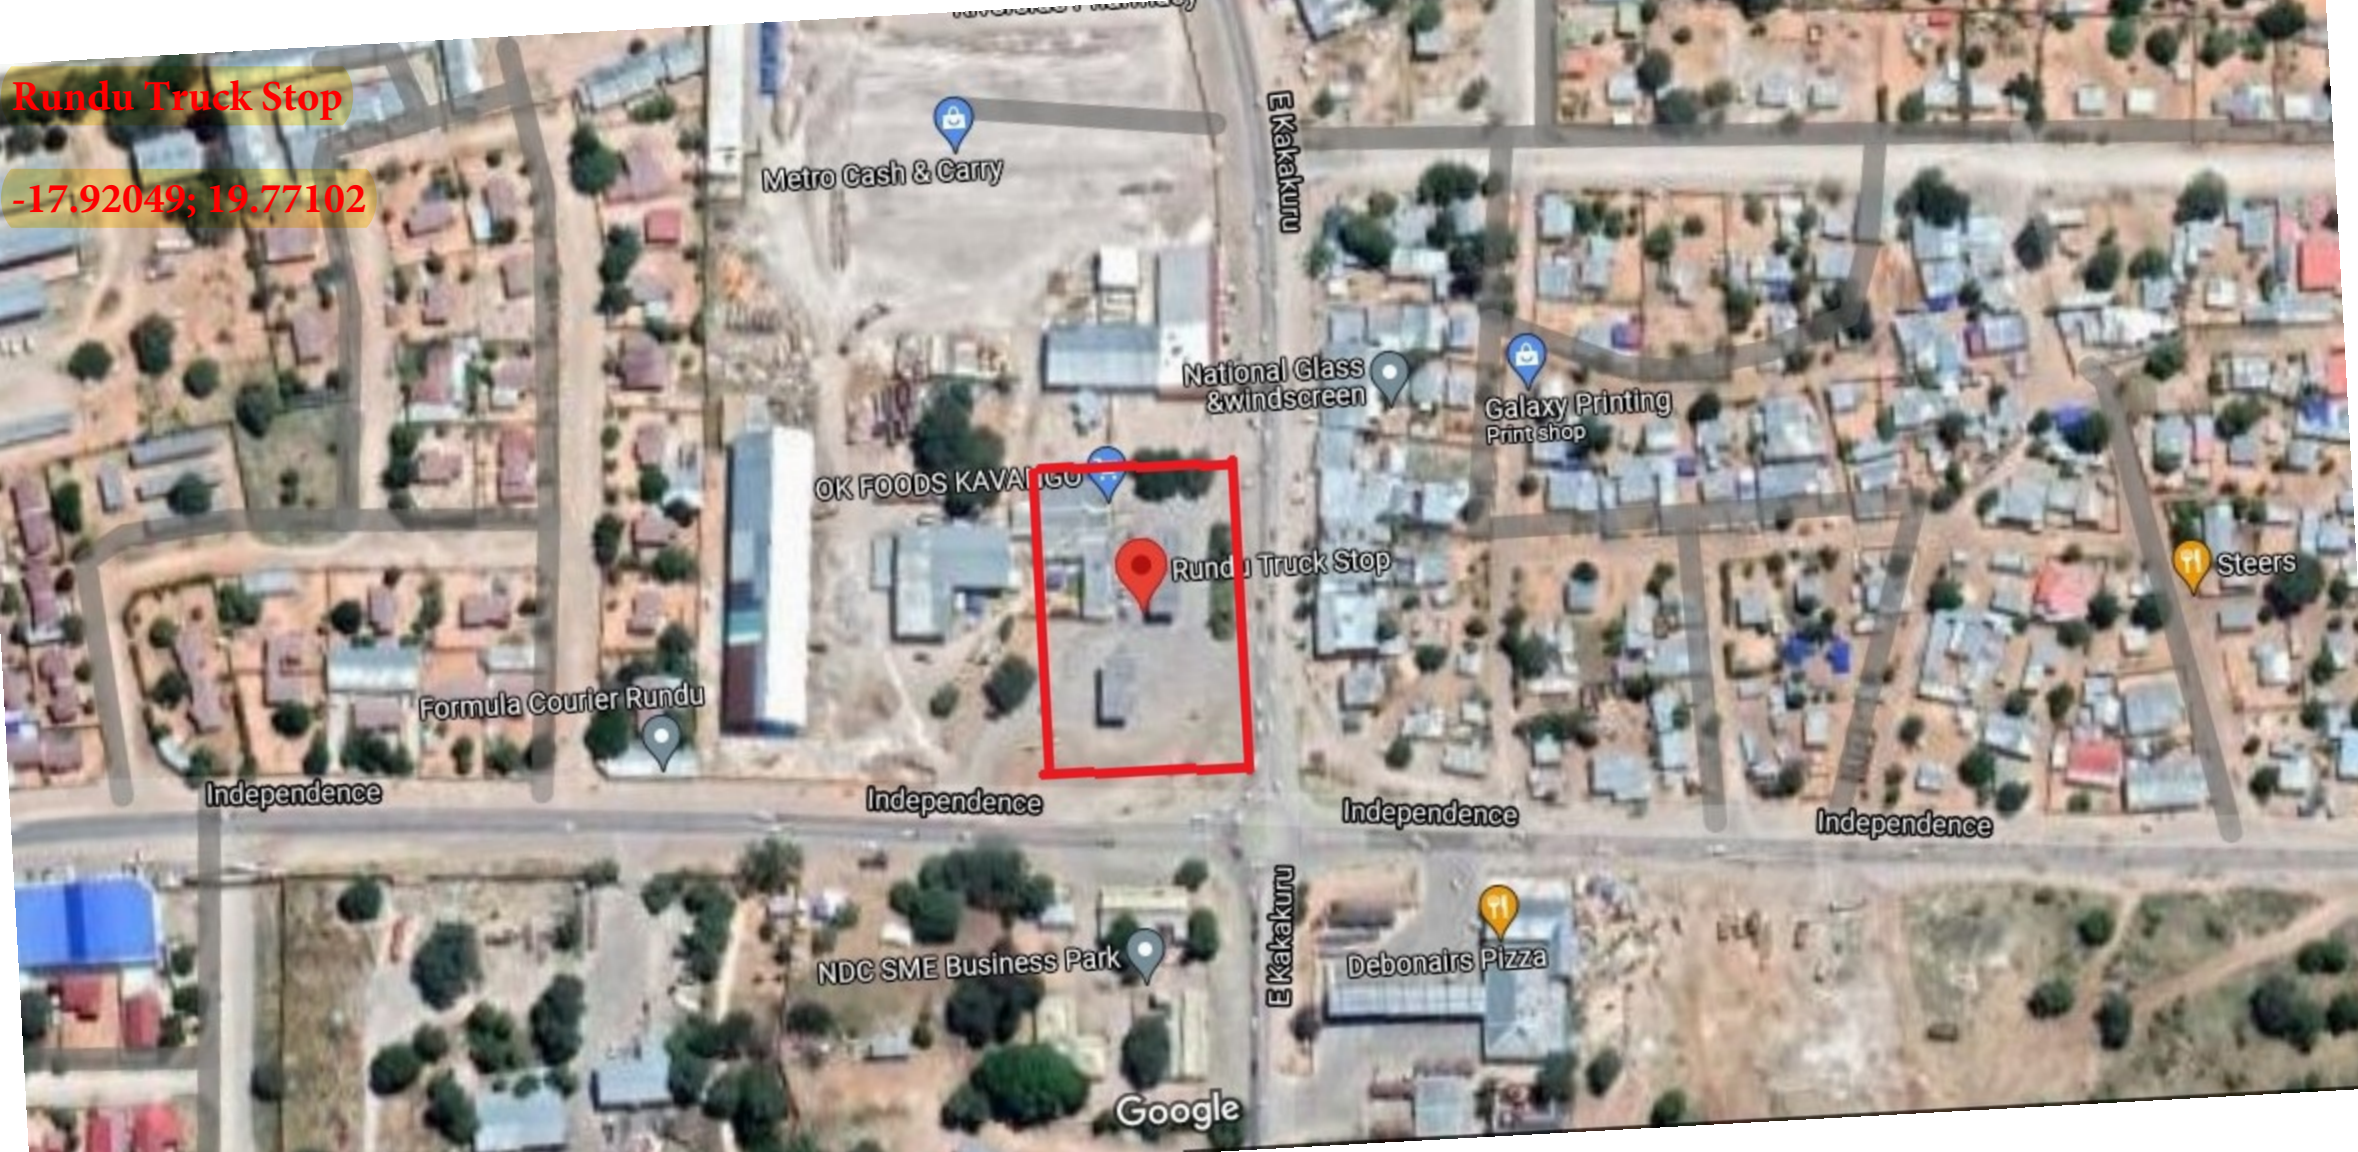

Rundu Truck Stop

-17.92049; 19.77102

Metro Cash & Carry

National Glass & windscreen

Galaxy Printing Print shop

OK FOODS KAVANGU

Rundu Truck Stop

Steers

Formula Courier Rundu

Independence

Independence

Independence

Independence

NDC SME Business Park

Debonairs Pizza

Google