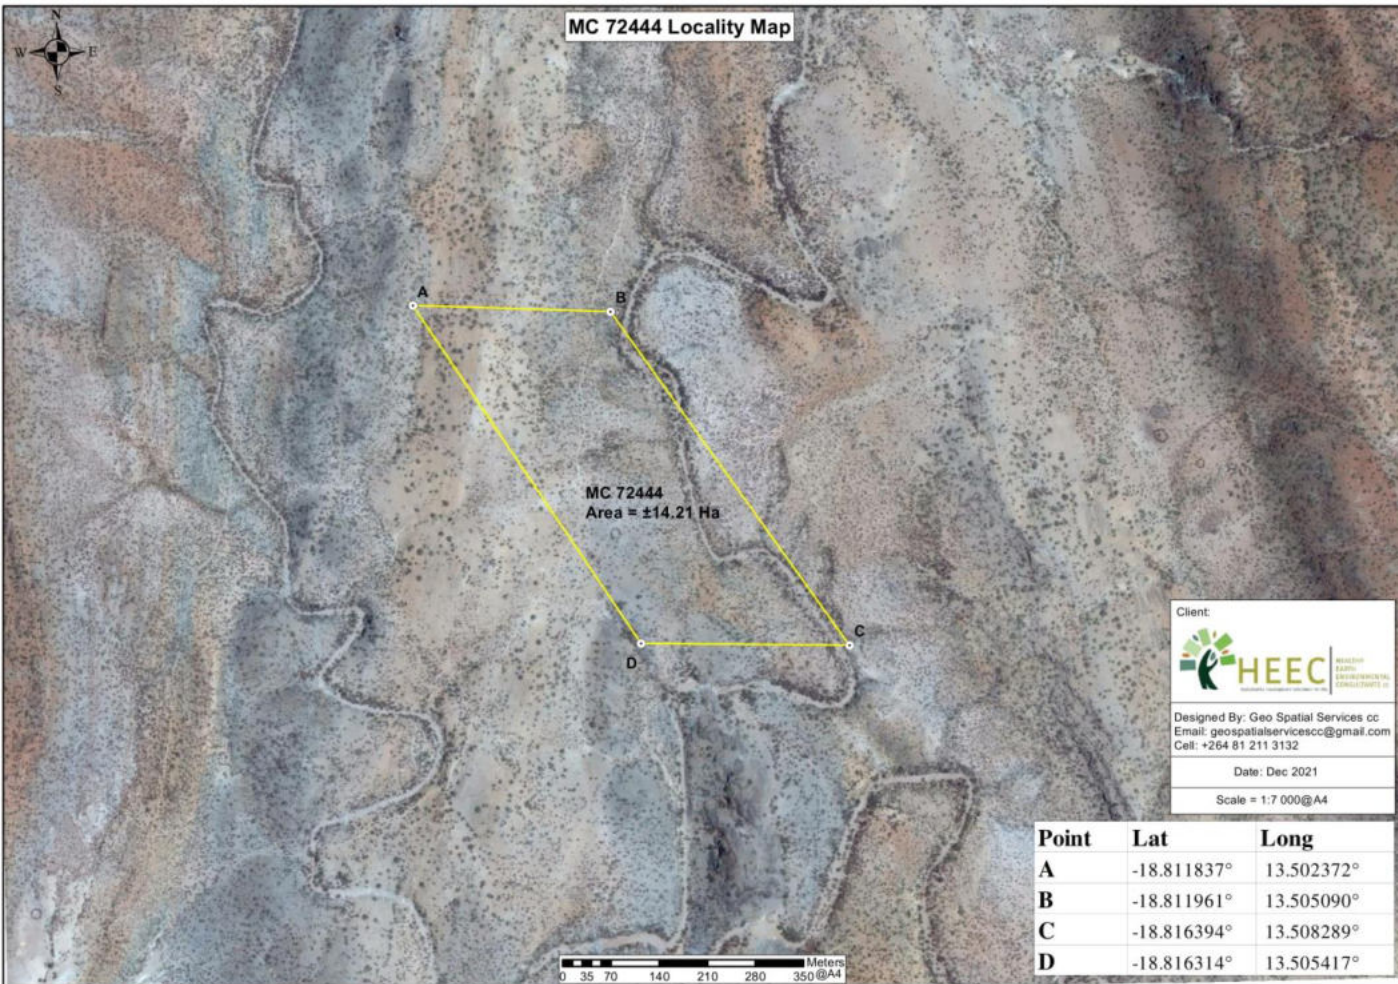

## 1.1 PROJECT LOCATION

The proponent intends to mine copper ore on the mining claim 72444 at Otjikondavirongo village, Opuwo Rural Constituency, Kunene Region, located about 11 km off the C43 road from Opuwo and drive about 120km along the D3705 road to arrive at the mining claim at Otjikondavirongo Village. Refer to the locality map of Otjikondavirongo Village in Figure 1 for the locality of the mining claim 72444 for the copper ore.

Figure 1: Locality map of the mining claim 72444 (blue square) at Otjikondavirongo Village, Kunene Region (HEEC, 2022).