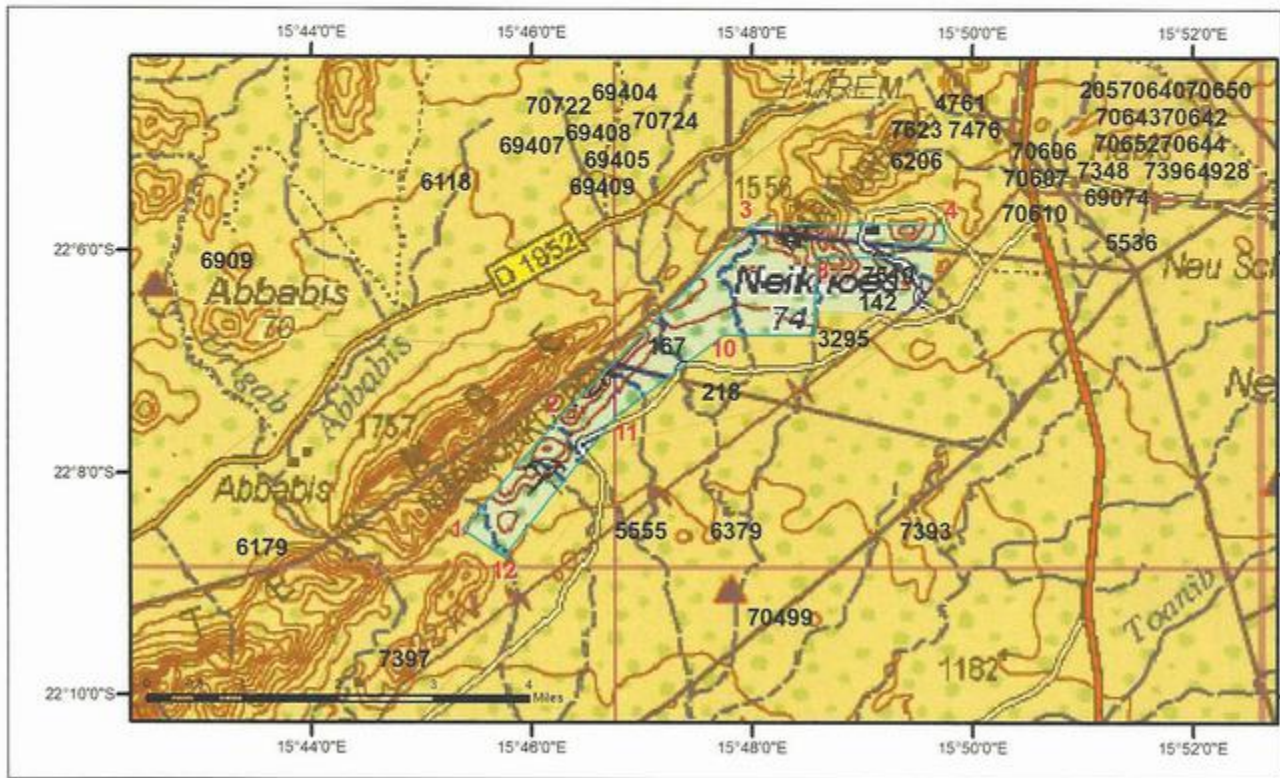

DIAGRAM – Mining License – 167

Issued in favour of: **Omusati Granite (Pty) Ltd**

Latitude and Longitude lines refer to the Bessel 1841 Spheroid

AREA: 766.0000 Hectares

MAP(S): 2214

LOCALITY:

- *Regions(s): **Erongo**
- *Magisterial District(s): **Karibib**
- *Registration Division(s): **H**