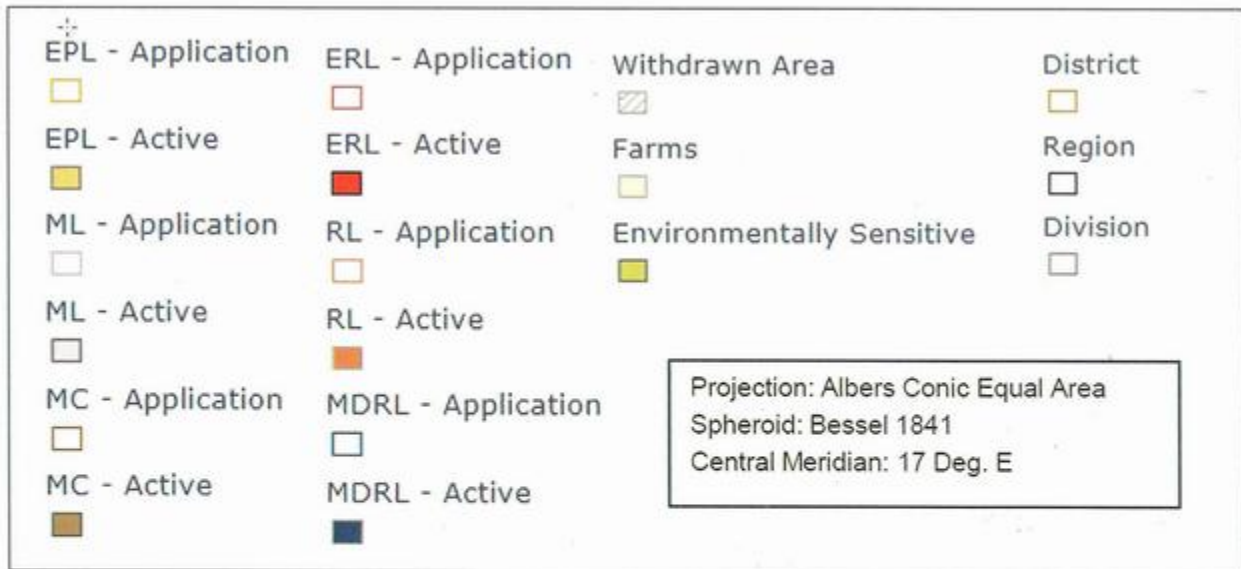

**DIAGRAM – Mining License – 209**

**Issued in favour of: Omusati Granite (Pty) Ltd**

Latitude and Longitude lines refer to the Bessel 1841 Spheroid

**AREA: 4009.8023 Hectares**

MAP(S):

LOCALITY:

\*Regions(s): **Erongo**