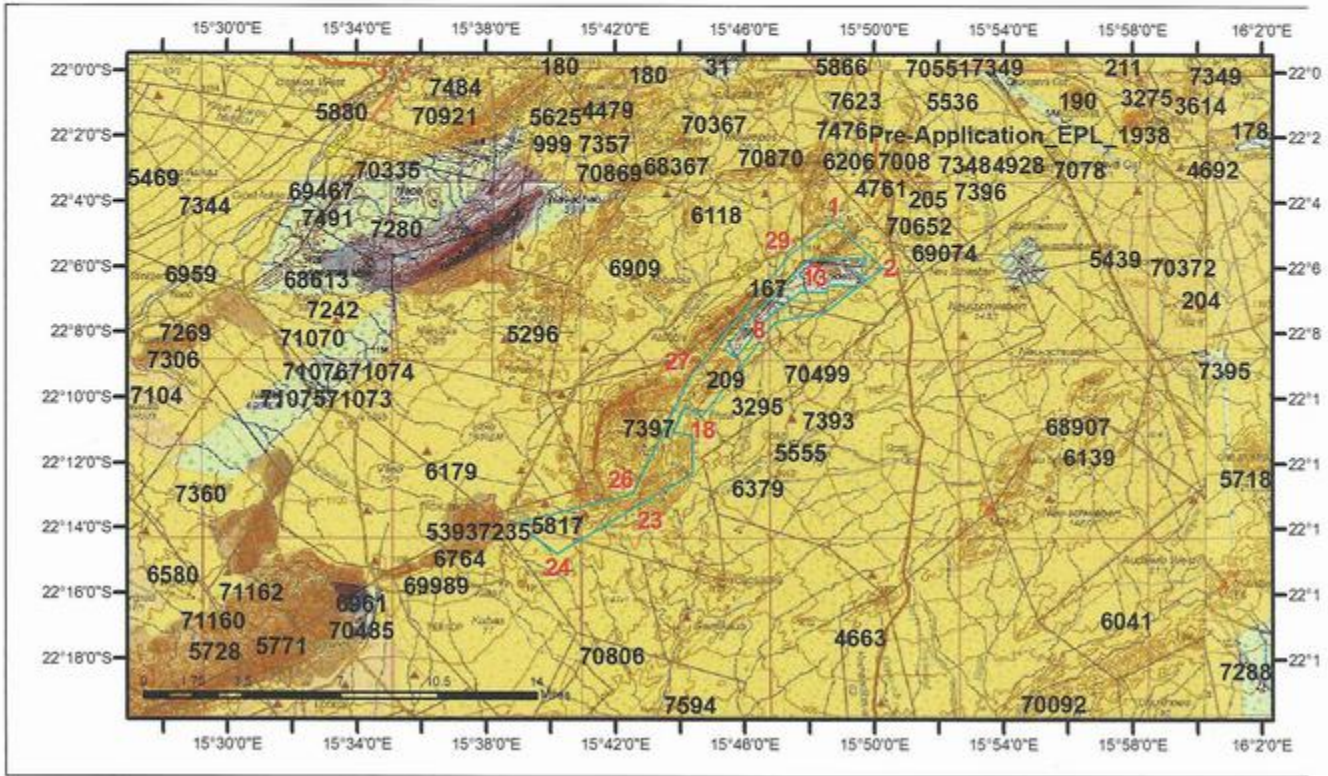

**DIAGRAM – Mining License – 209**

**Issued in favour of: Omusati Granite (Pty) Ltd**

Latitude and Longitude lines refer to the Bessel 1841 Spheroid

**AREA: 4009.8023 Hectares**

MAP(S):

LOCALITY:

\*Regions(s): **Erongo**

\*Magisterial District(s): **Karibib**

\*Registration Division(s): **H**

*A*