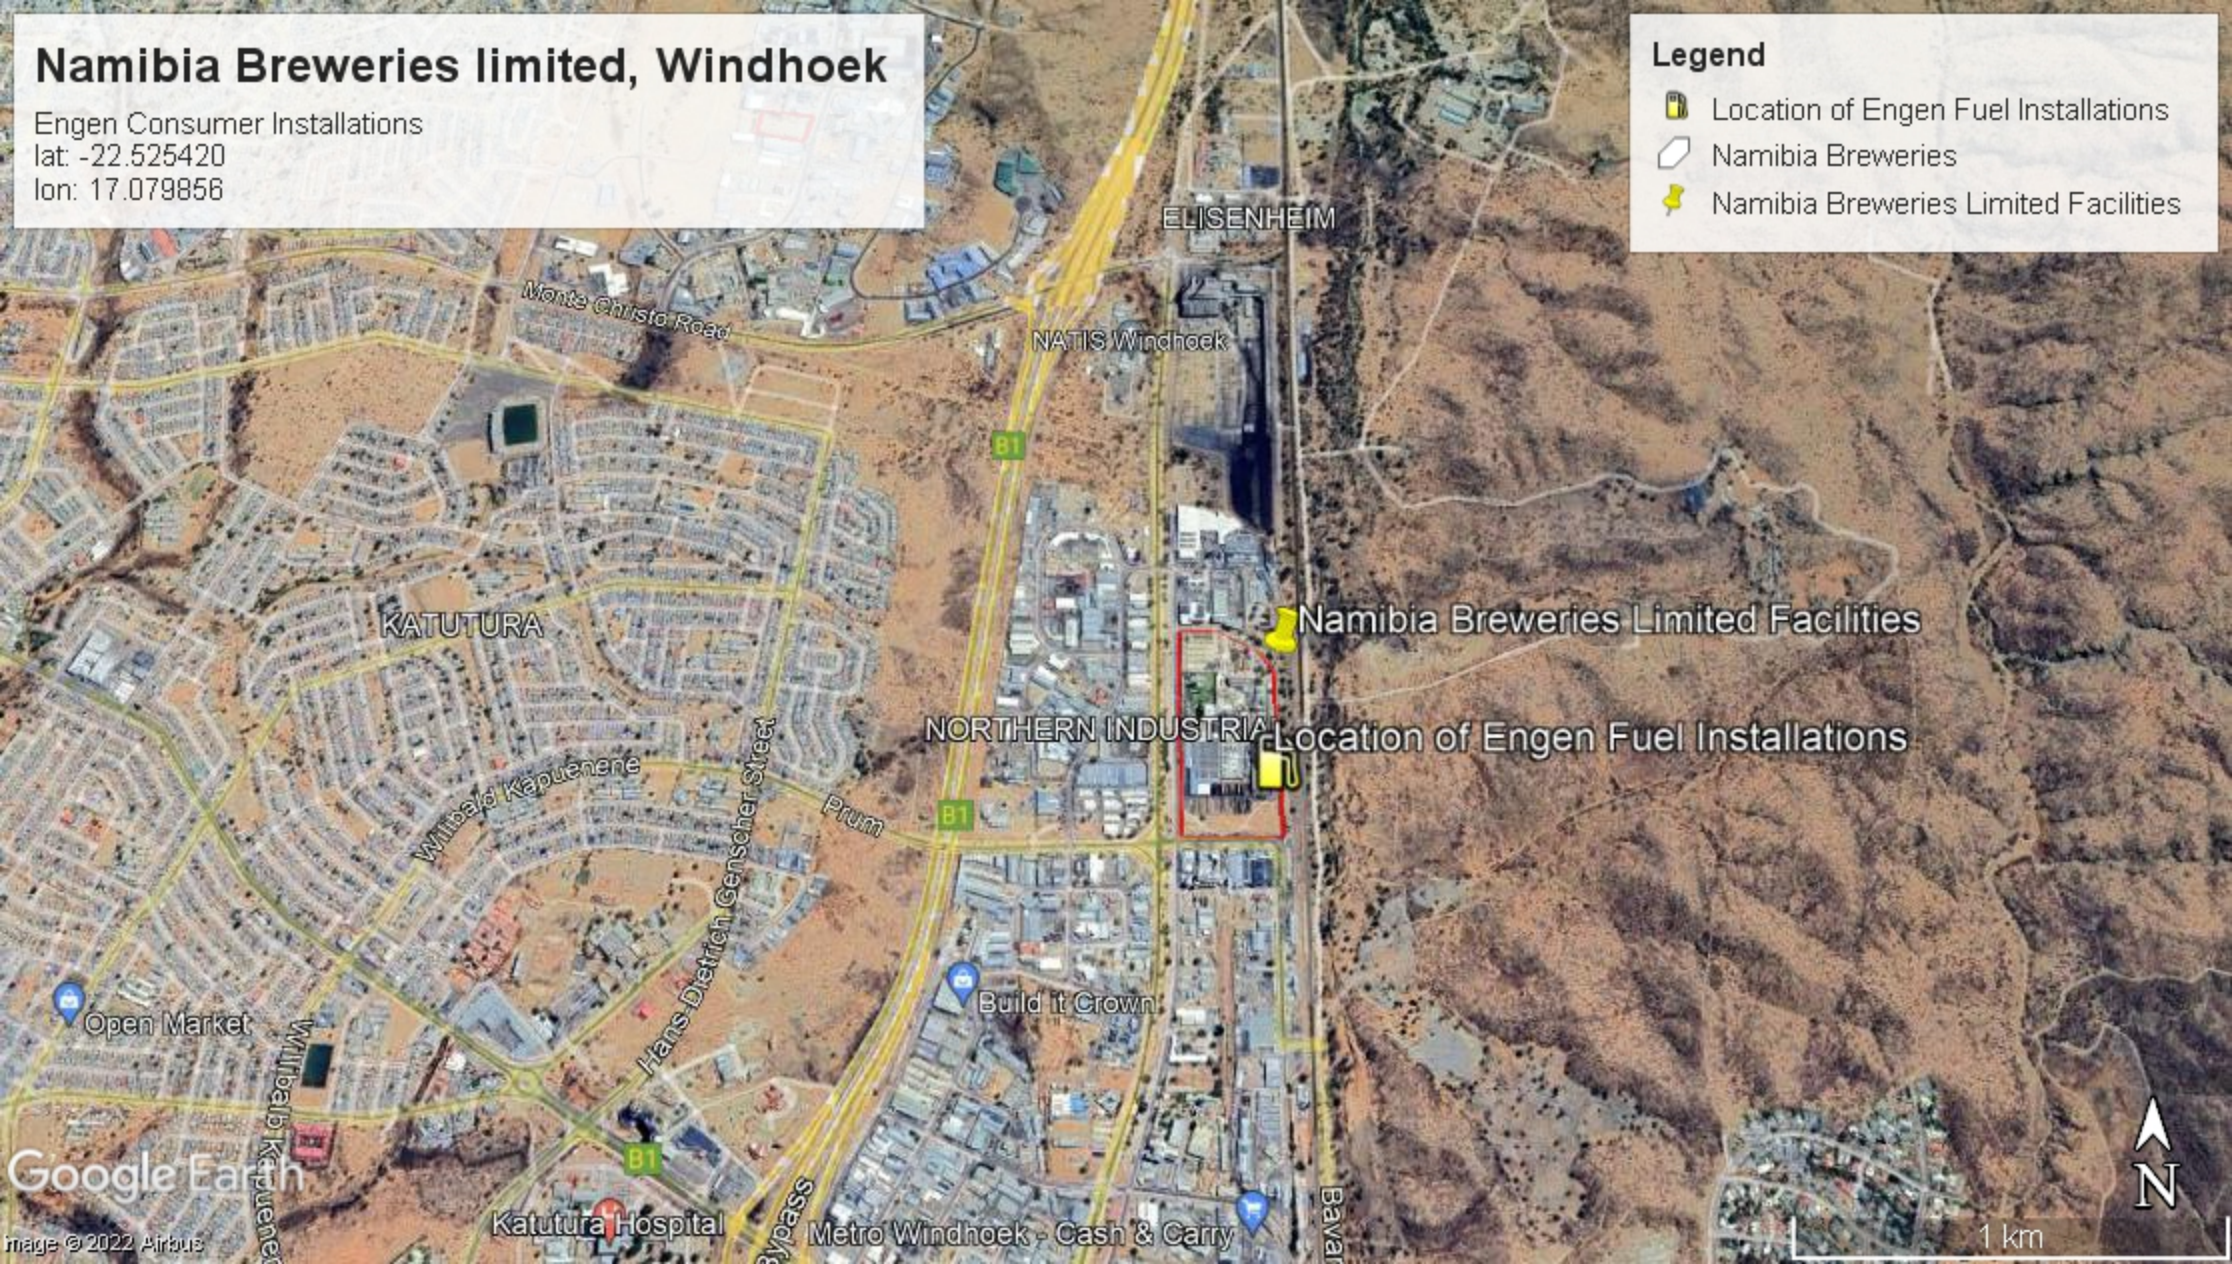

Namibia Breweries limited, Windhoek

Engen Consumer Installations
lat: -22.525420
lon: 17.079856

Legend

-  Location of Engen Fuel Installations
-  Namibia Breweries
-  Namibia Breweries Limited Facilities

ELISENHEIM

NATIS Windhoek

KATUTURA

Namibia Breweries Limited Facilities

NORTHERN INDUSTRIA

Location of Engen Fuel Installations

Open Market

Build It Crown

Katutura Hospital

Metro Windhoek - Cash & Carry

Google Earth

image © 2022 Airbus

1 km