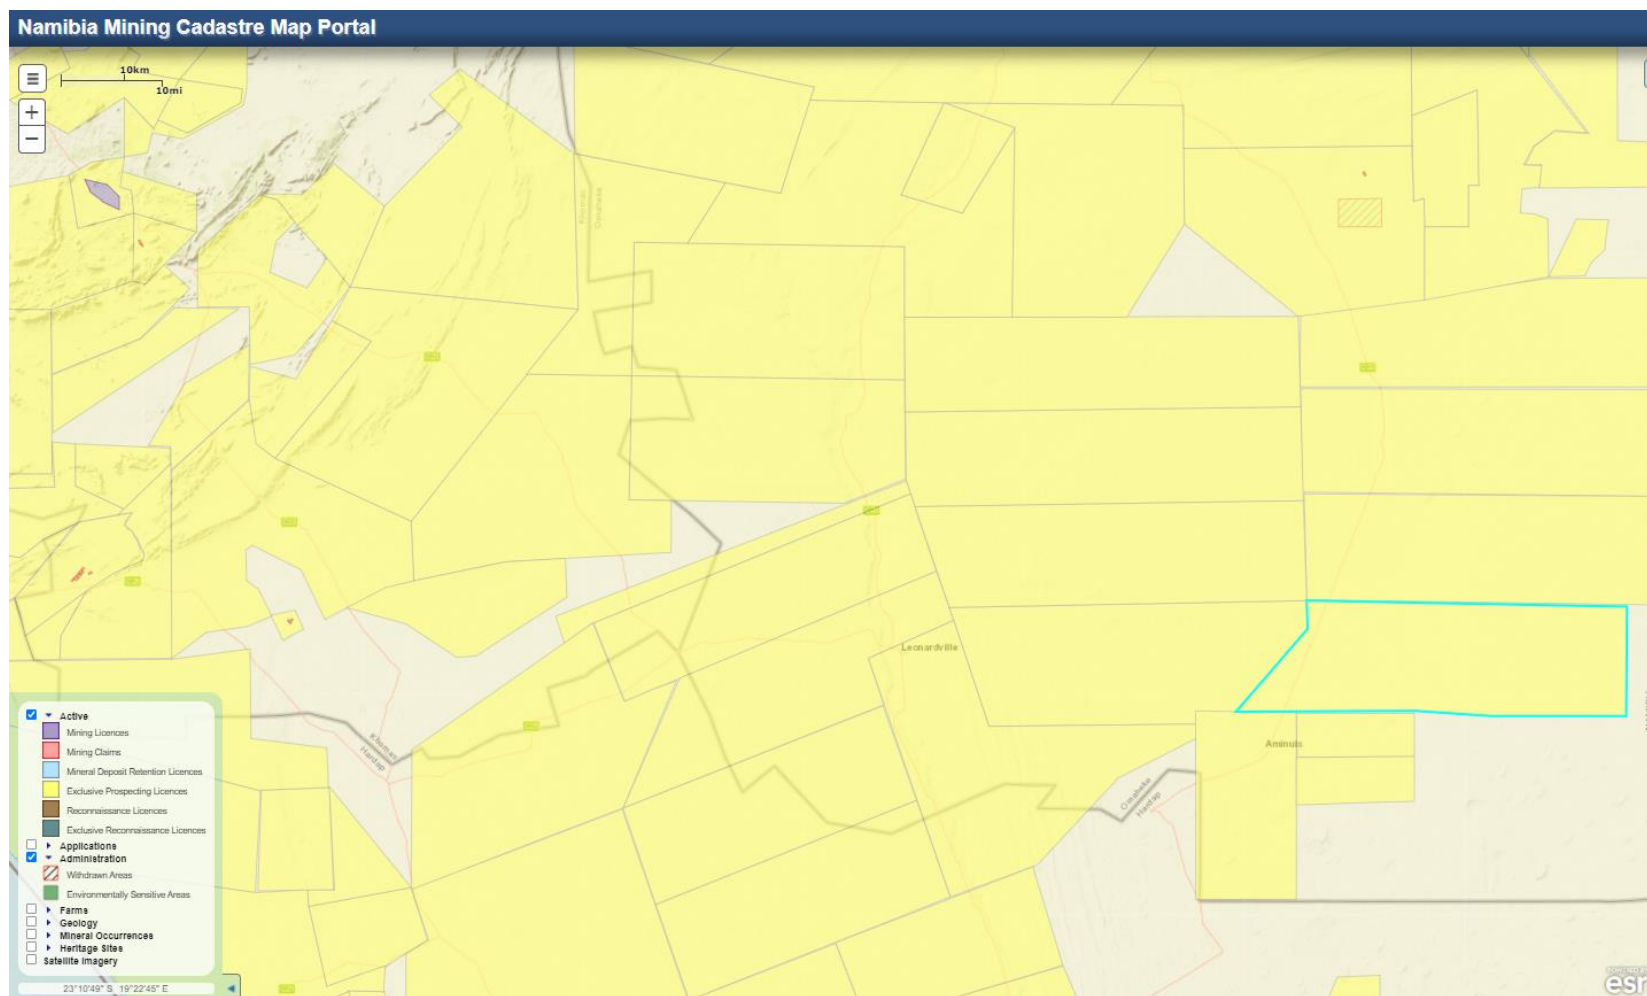

LOCALITY MAP EPL 7797 GPS COORDINATES: 23.508611S; 19.629444 E

Figure 1: Locality Map to EPL 7797 (Namibia Mining Cadastre Map Portal 2021)