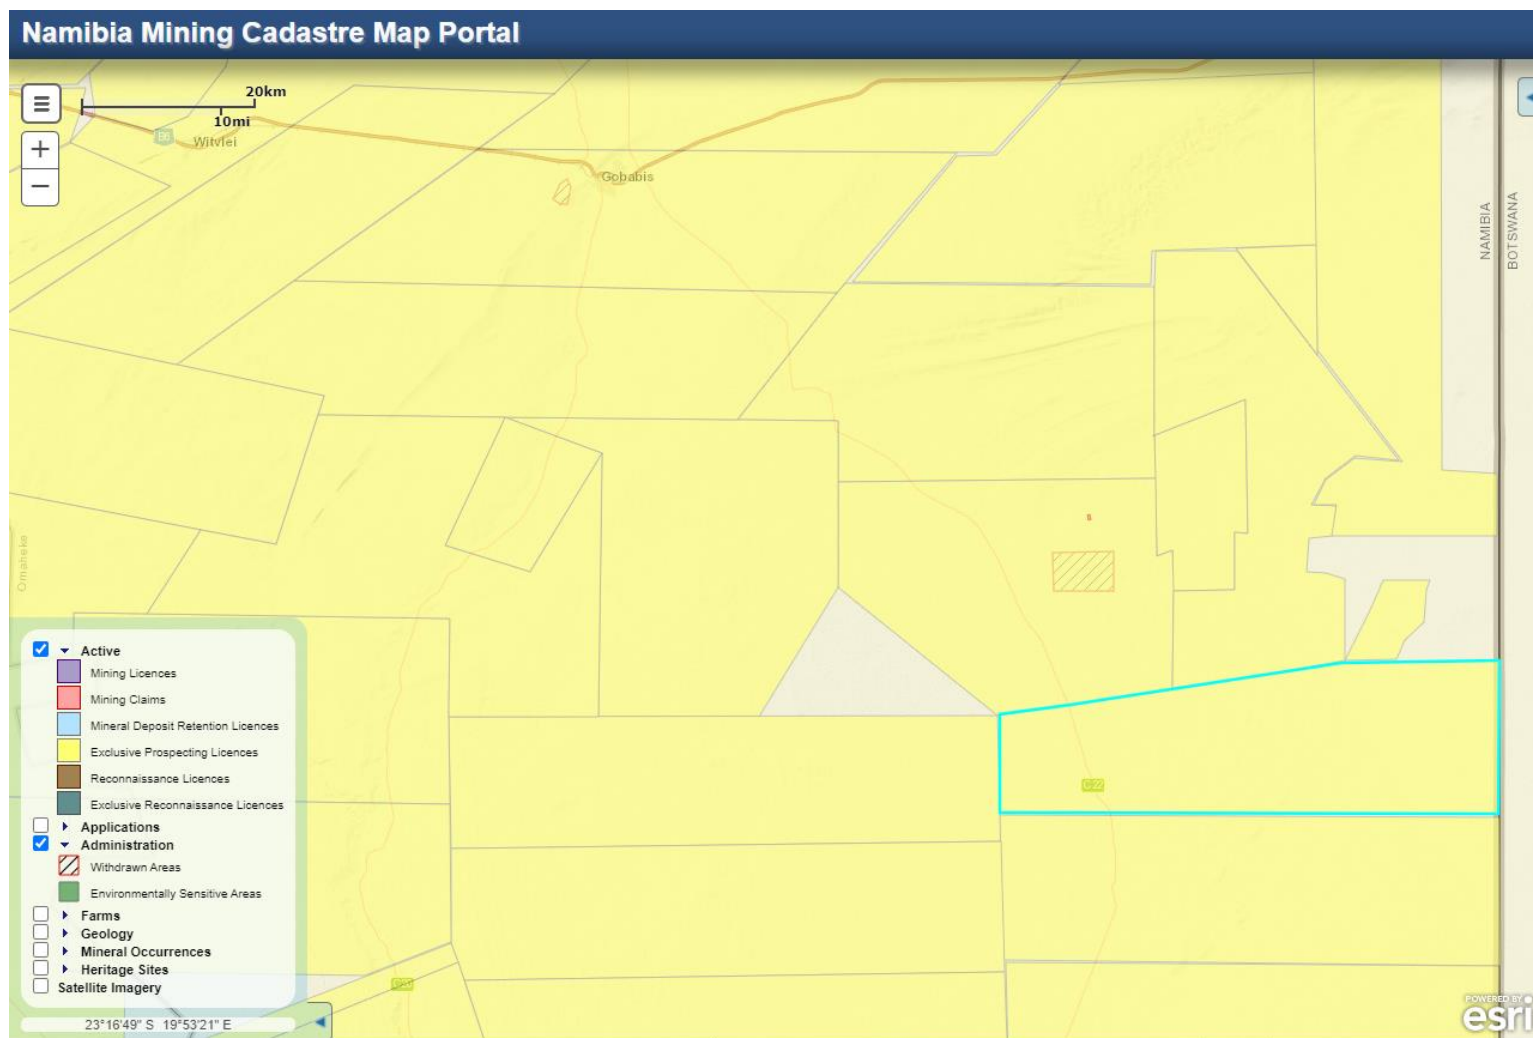

LOCALITY MAP EPL 7796 GPS COORDINATES: 23.031667S; 19.741389 E

Figure 1: Locality Map to EPL 7796 (Namibia Mining Cadastre Map Portal 2021)