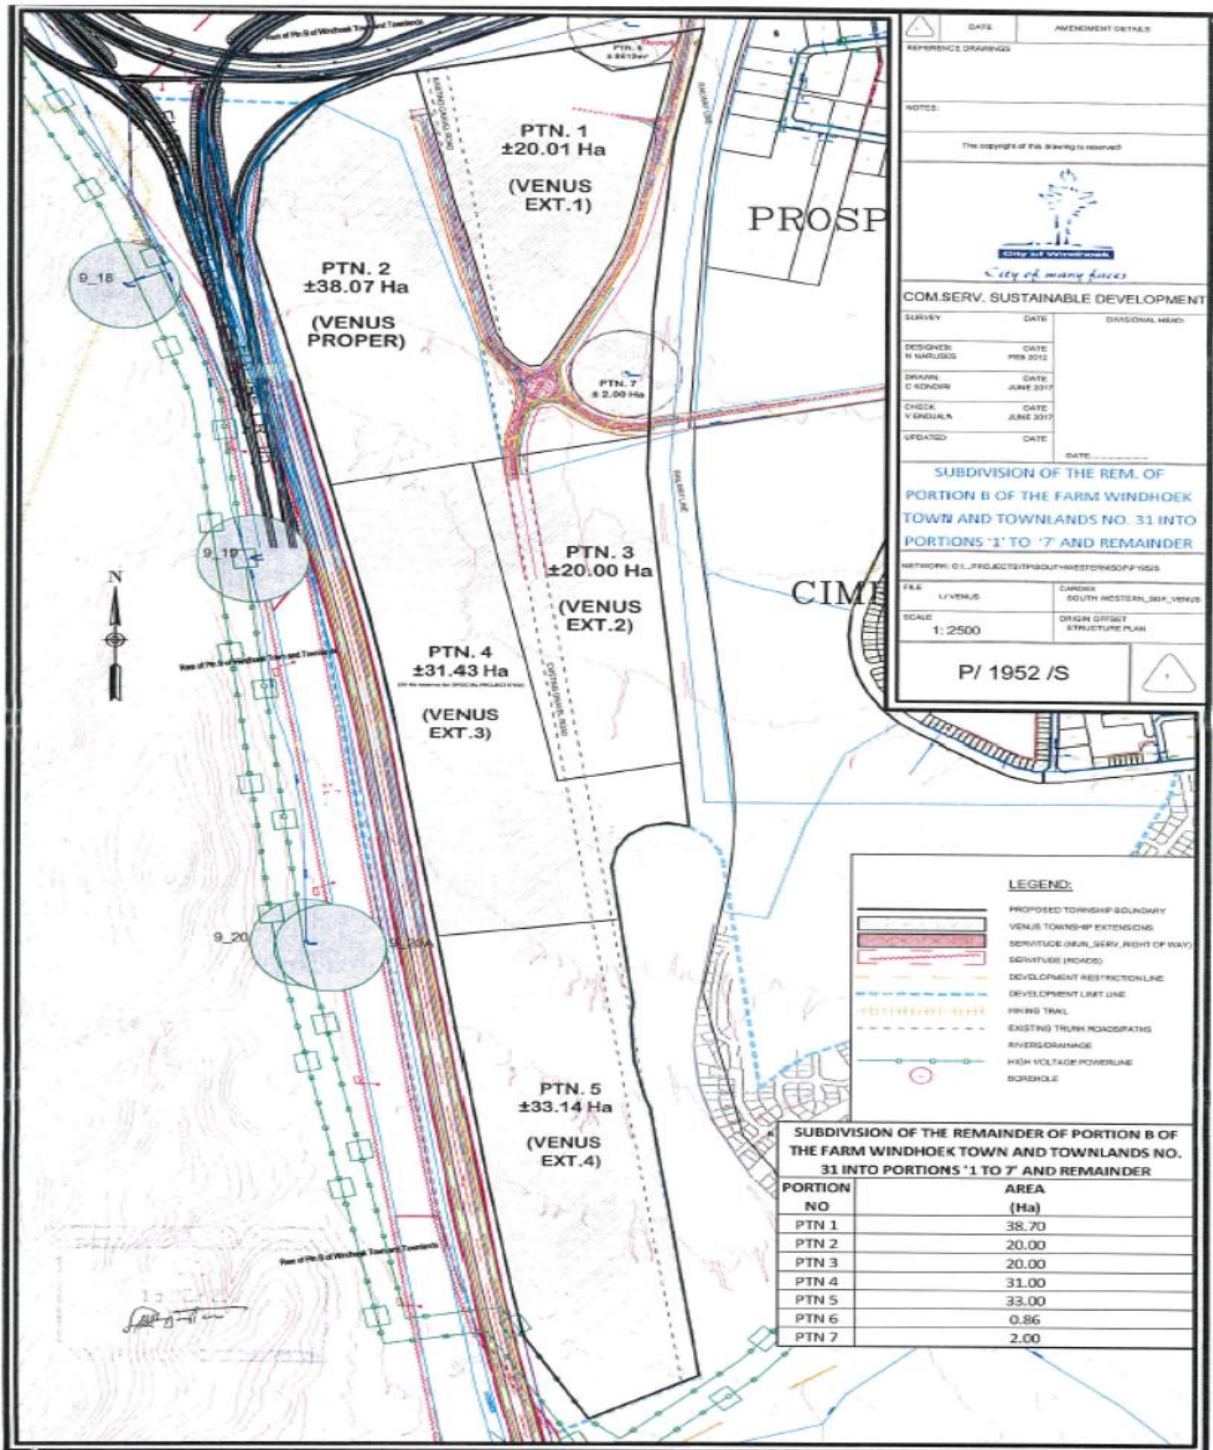

Figure 1. Locality Map

Latitude: 22.63383°S;
 Longitude: 17.06732°E

Figure 2. Layout of the site