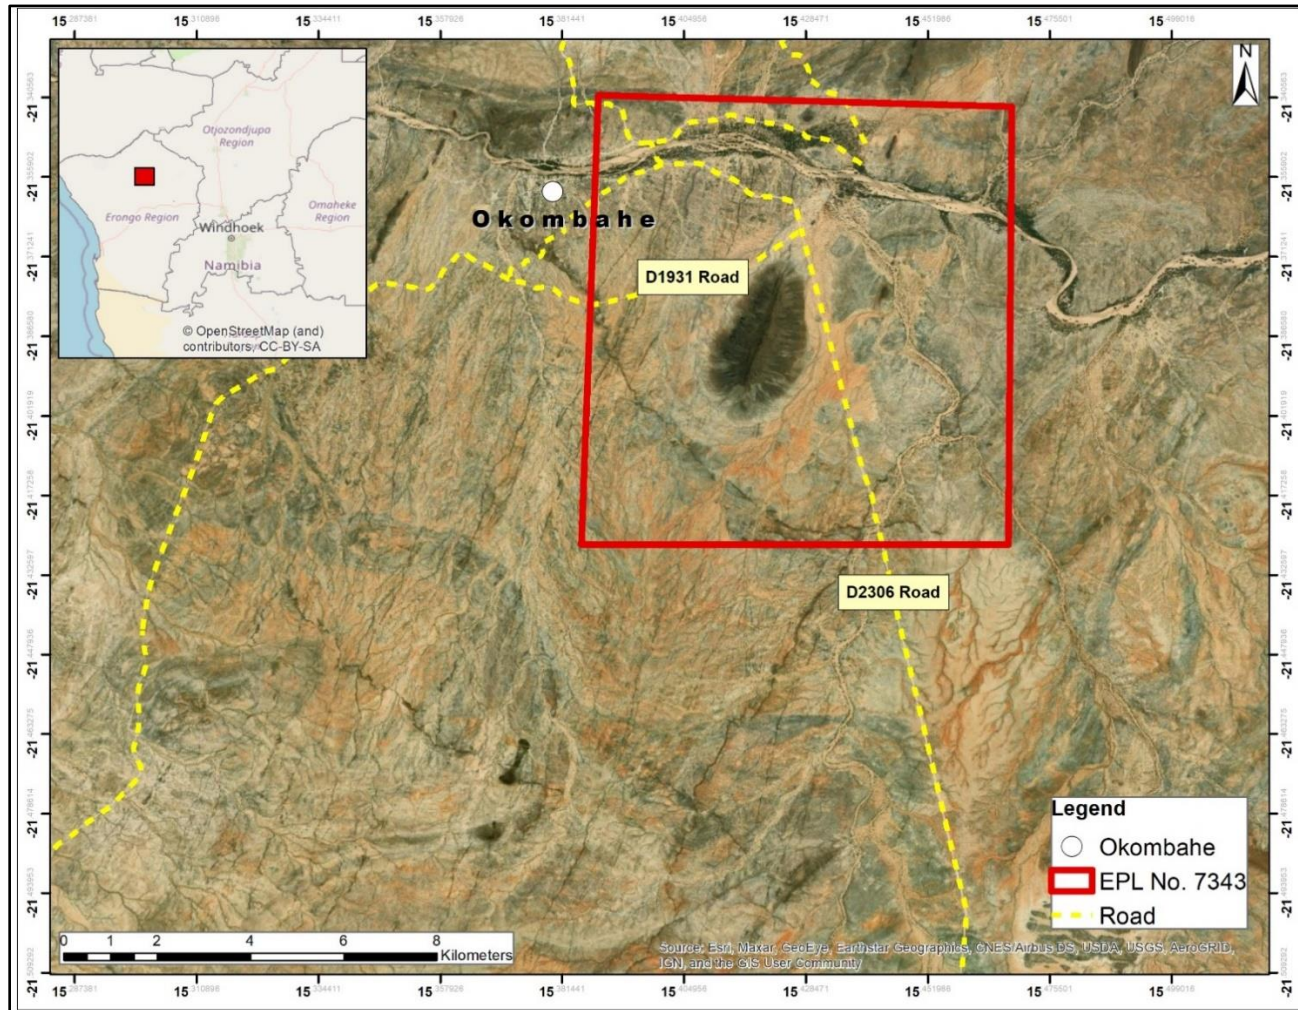

Project Site Area (map) with clear coordinates: The Proposed Prospecting & Exploration Activities of Dimension Stone and Precious Metals on Exclusive Prospecting License (EPL) No. 7343 near Okombahe Settlement in the Erongo Region, Namibia

Location of the EPL 7343 near Okombahe Settlement in the Erongo Region (the approximate coordinates are on page 2)

| | |
|---------------------------------|--|
| Site Name: | Exclusive Prospecting Licence (EPL) 7343 |
| GPS Coordinates: | A: 21°20'23"S 15°23'18"E B: 21°20'30"S 15°28'05"E B: 21°25'36"S 15°28'02"E D: 21°25'35"S 15°23'06"E |
| Exact Location: | About 2km on the immediate east of the Okombahe Settlement |
| Relevant Authority: | !Oe-#Gan Traditional Authority (Communal Land/Area) |
| Regional Administration: | Erongo Regional Council, under the Daures Constituency |