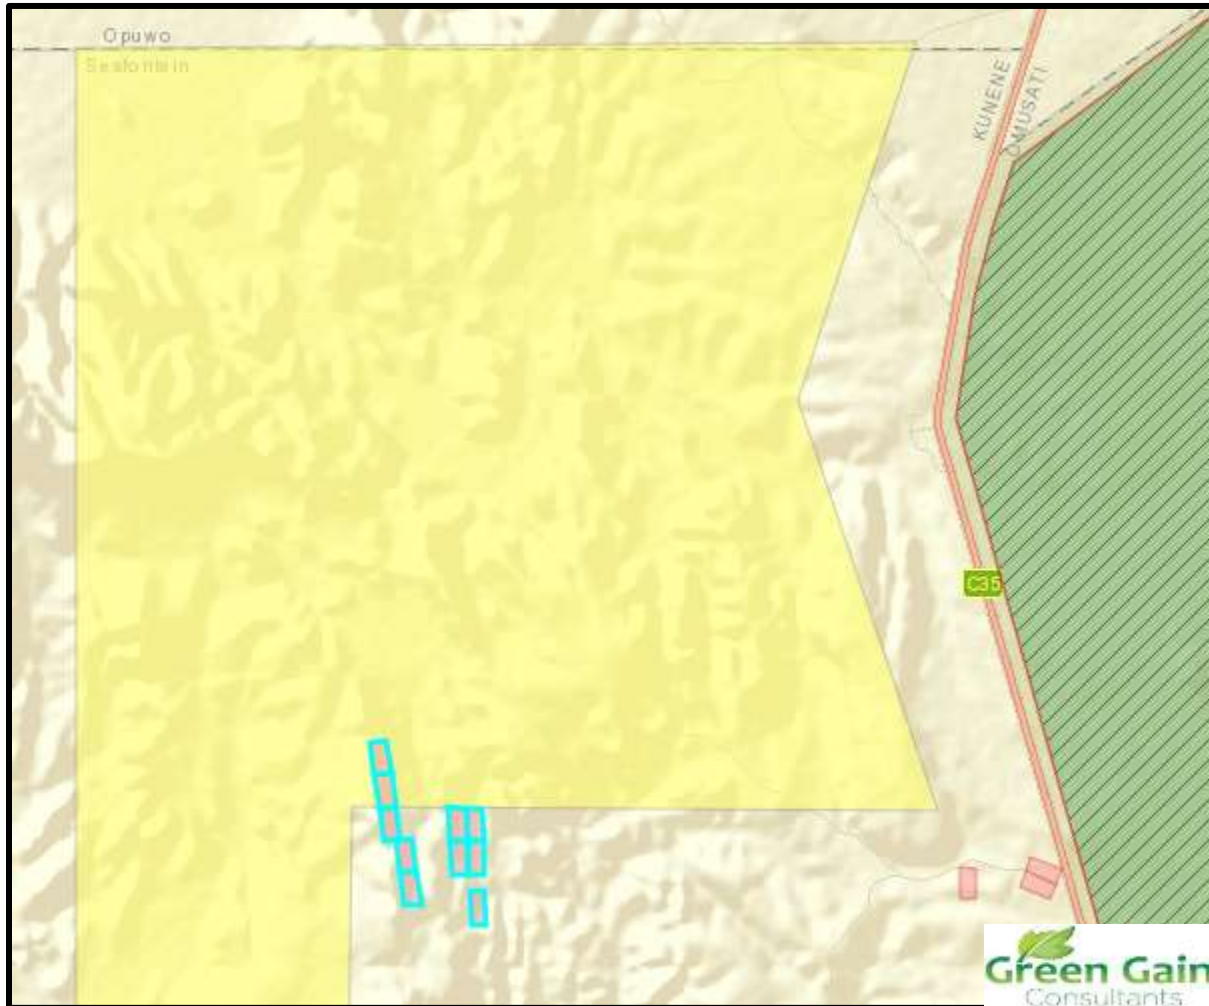

**Locality map for Small-scale mining on Mining Claims (MC 69977, 69978 & 69979)  
for Mr. Jasper Theron Uys**

**Site coordinates:**

**MCs: -19.141667° S, 14.358889° E**