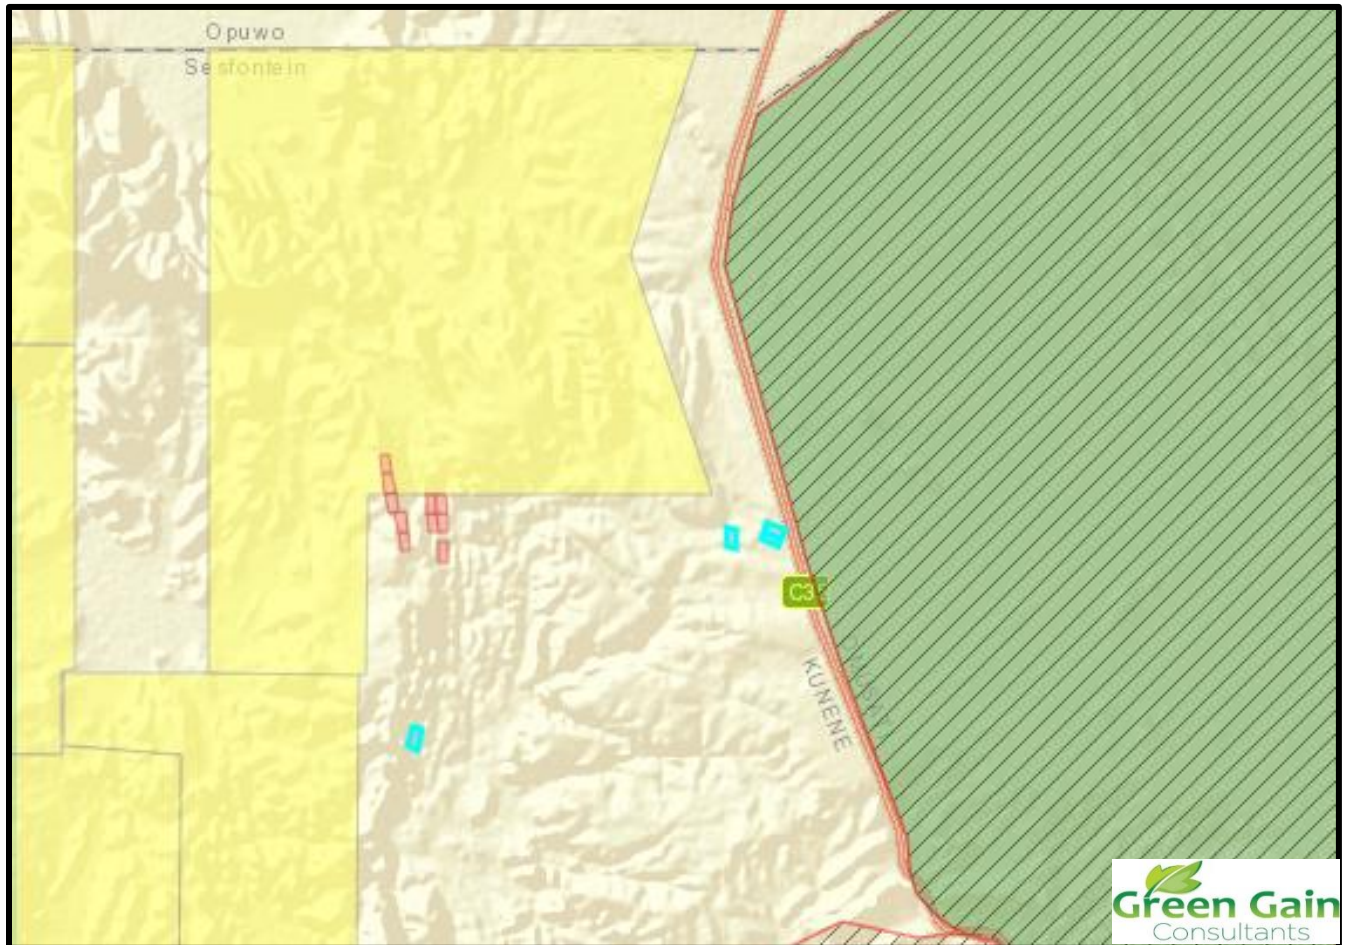

**Locality map for Small-scale mining on Mining Claims (MC 69977, 69978 & 69979)
for Mr. Jasper Theron Uys**

Site coordinates:

MCs: -19.141667" S, 14.358889" E