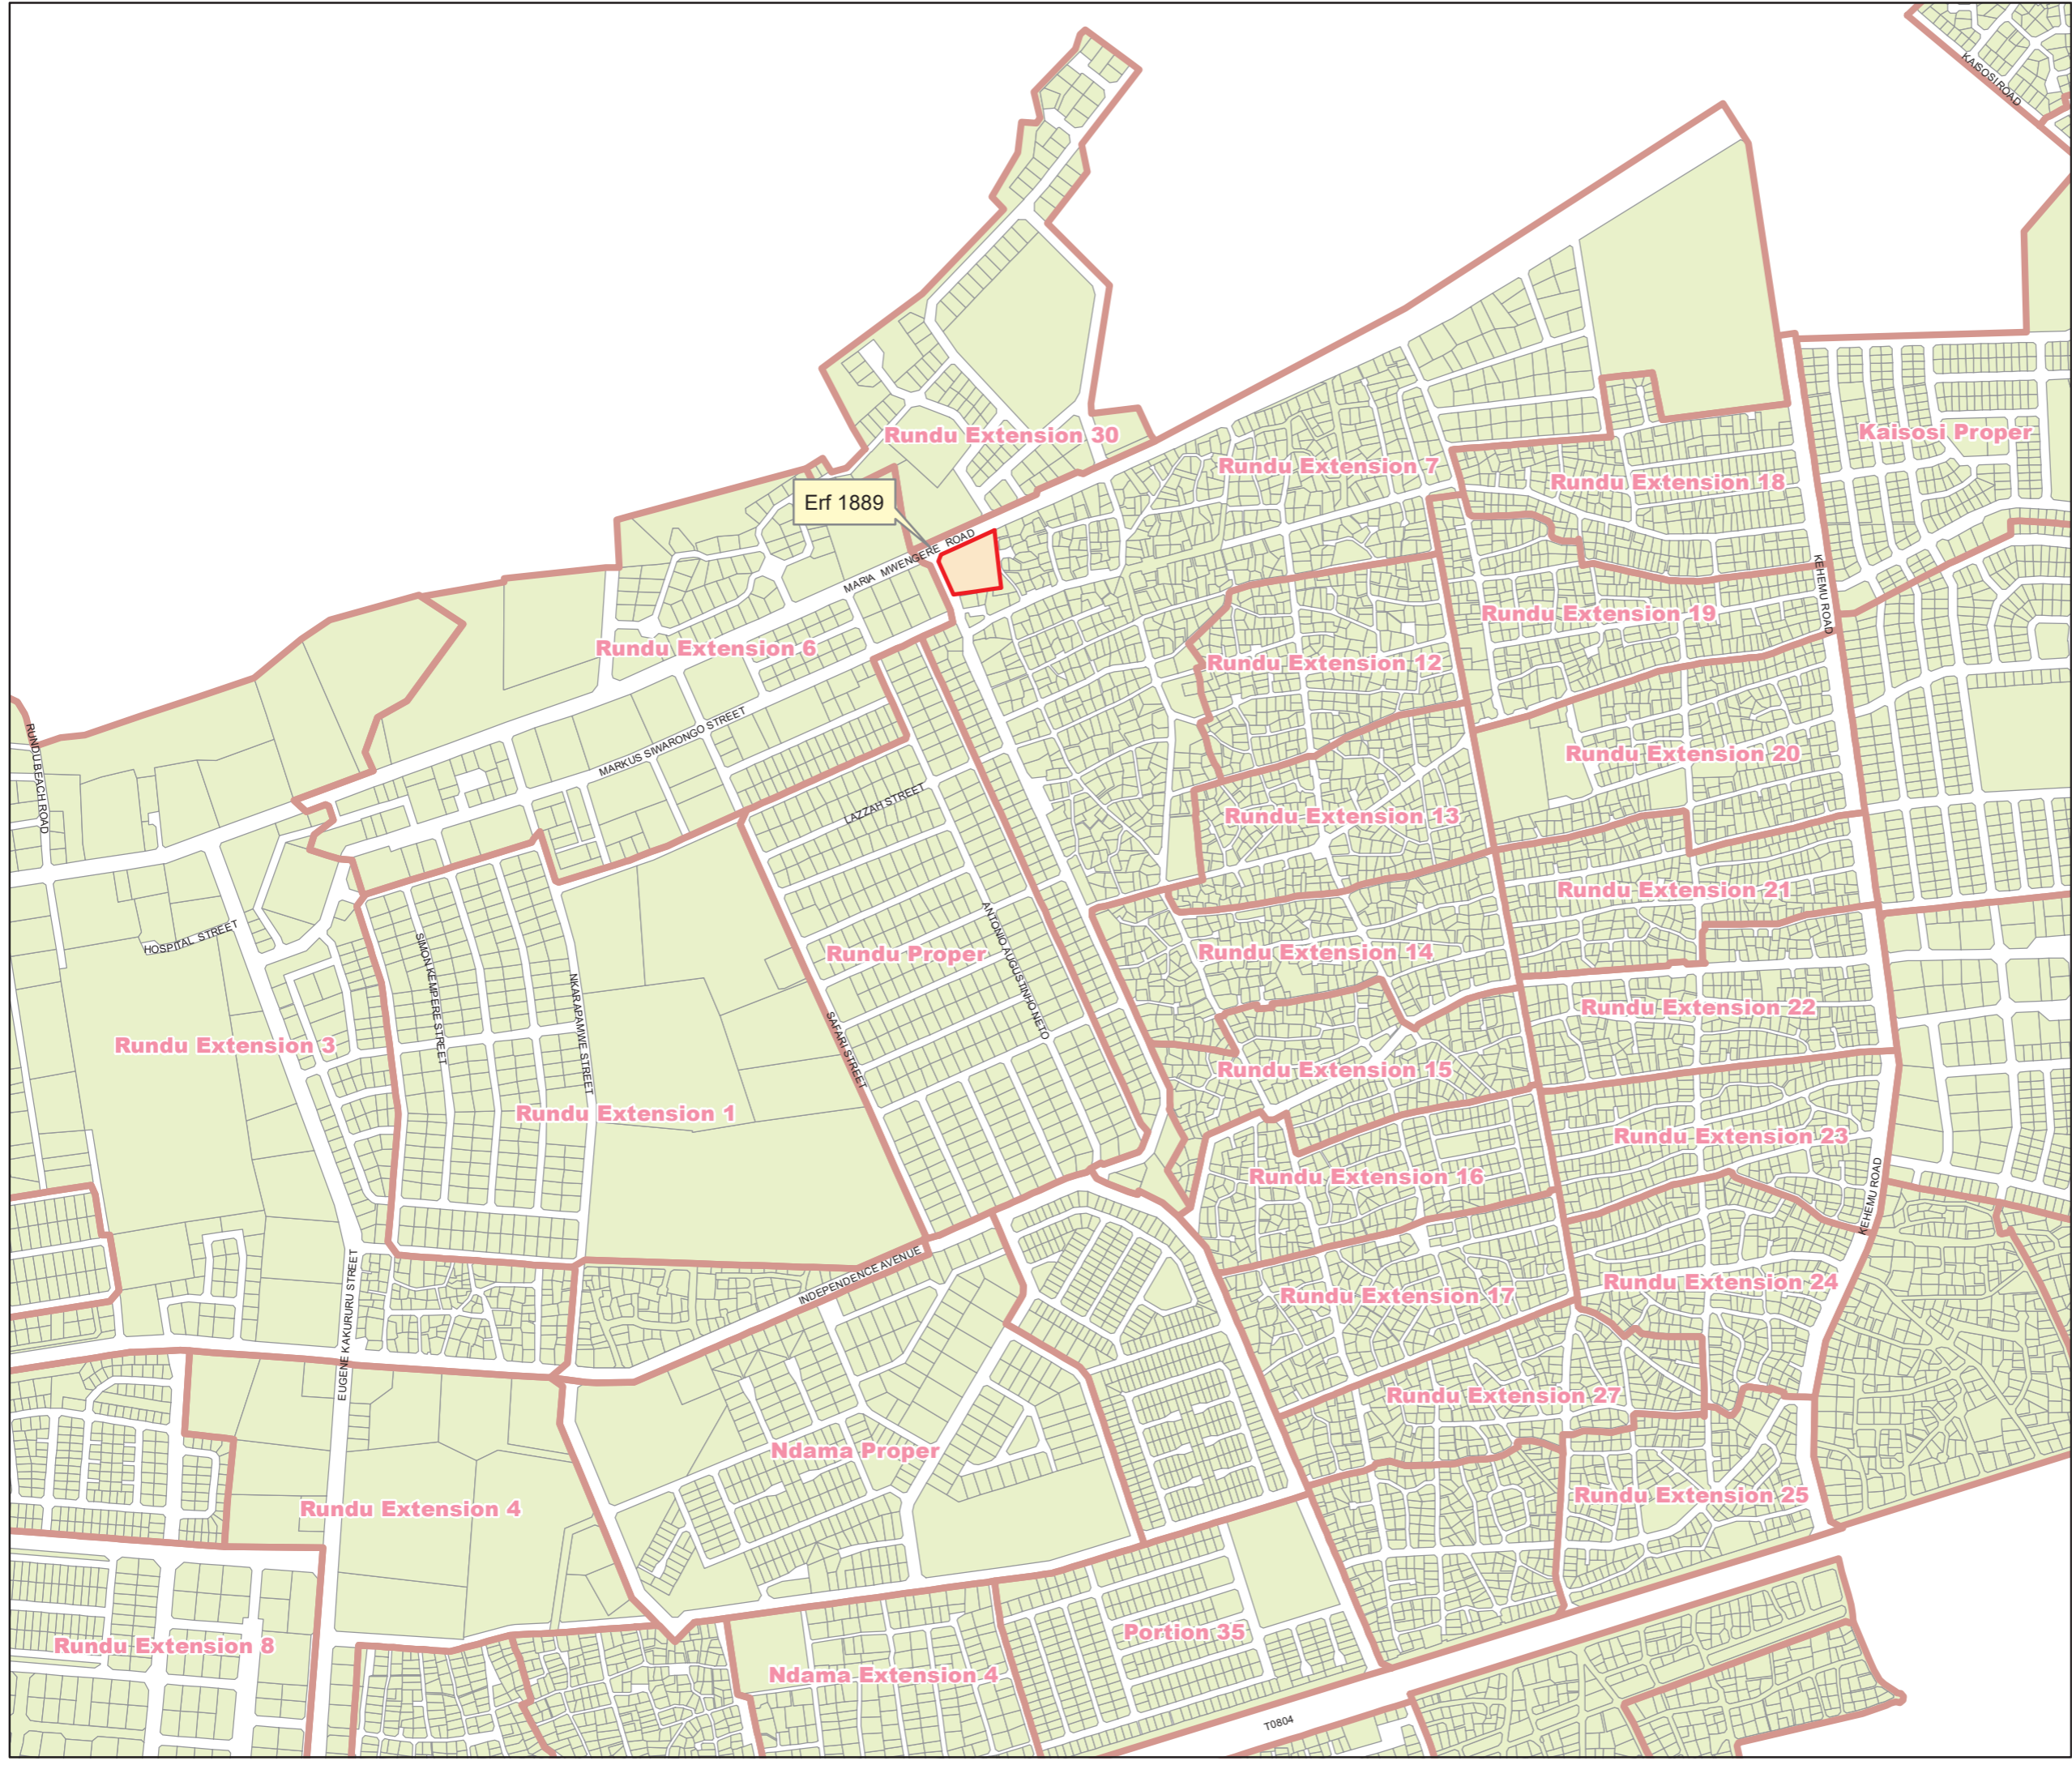

RUNDU EXTENSION 7

Erf 1889

Legend

- Rundu Street Centerlines
- Erf_1889
- Township Extensions Boundaries
- Erven

LOCALITY MAP

NOTES: The copyright of this drawing is reserved

PREPARED BY:
P O BOX 11929
Klein Windhoek
WINDHOEK
CELL: 0811295759
TEL: 061-300820
FAX:061-401294

SURVEY:	DATE: August 2021
DESIGN: Urban Green	DATE: August 2021
DRAWN: GBS	DATE: August 2021
DRAWING NO: Erf1889 Locality Map	
SCALE 0 45 90 180 270 360 Meters 1:12,000	