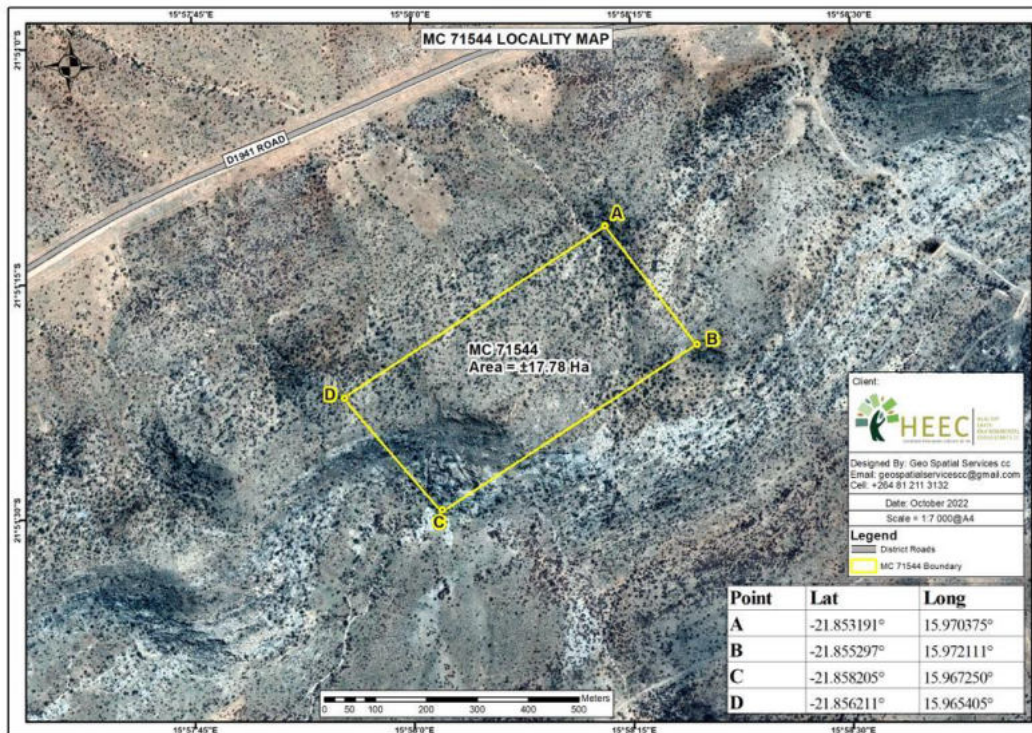

### 1.1 PROJECT LOCATION FOR MINING CLAIM 71544

The proponent intends to continue mining dimension stone as cubes on the mining claim 71544, Karibib District, Erongo Region, located adjacent to the D1941 road, off the main C33 from Karibib to Omaruru. Refer to the locality map of mining claim 71544 in **Figure 1** for the locality of the mining activities for the dimension stones.

**Figure 1:** Locality map of mining claim 71544, (yellow quadrant) Karibib District in the Erongo Region (HEEC, 2022)