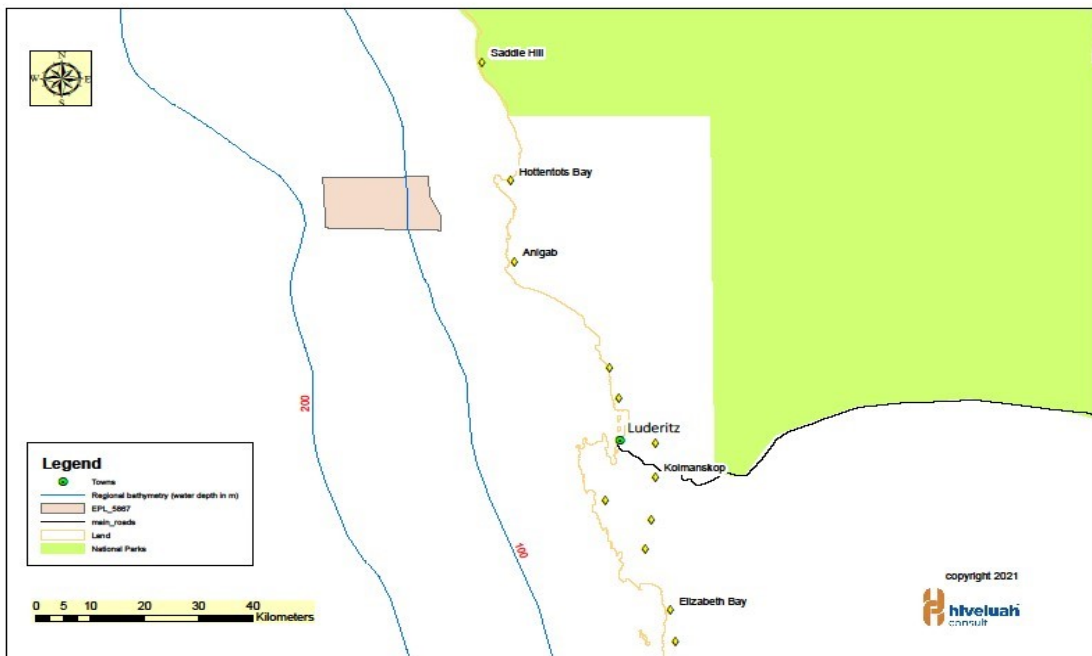

Figure 1: Location of EPL 5867 at Hottentots Bay offshore north-west of Lüderitz, Lüderitz District, !Karas Region (red pinned) (GPS coordinates **-26.173056 S, 14.711944 E**).

Figure 2: The exact location of EPL 5867 coloured light pink on the map