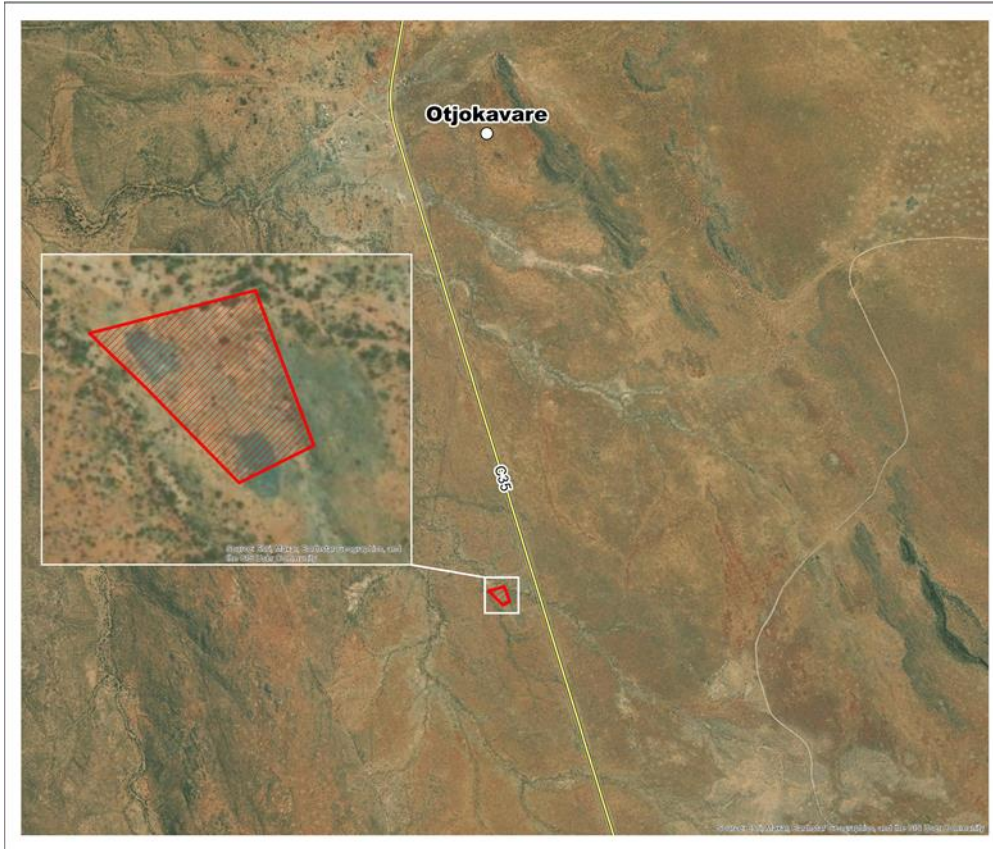

# LOCALITY MAP WITH CORDINATES

## LOCALITY MAP

PROPOSED COPPER  
ORE CRUSHER AND  
SEPARATING PLANT  
NEW HORIZON PTY LTD  
KUNENE REGION  
-19.100285, 14.361601

- Settlement
- Existing Road
- ▨ Crusher Site

Drawn By:  
**MONTE BLANCO CC.**