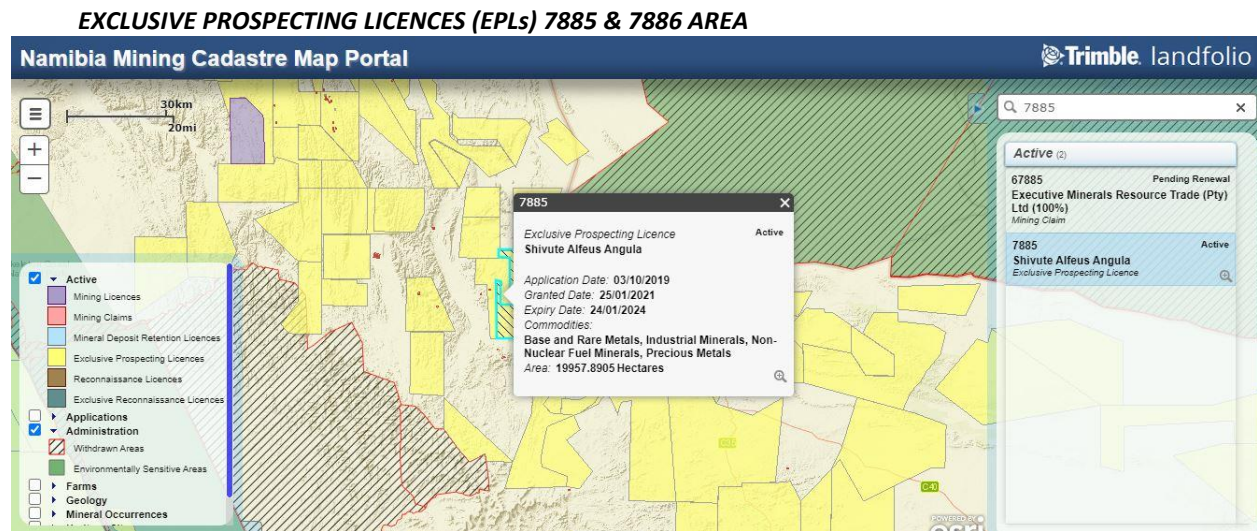

## PROJECT LOCATION FOR EPL 7885 & EPL 7886

The proponent intends to explore for base and rare metals at the adjacent EPL 7885 & EPL 7886, Onguta Village, Opuwo Rural Constituency, Kunene Region. The geographical coordinates of the EPL 7885 are 19° 20' 47" South, 14° 10' 49" East, covering 19957.8905Ha & those of EPL 7886 are 19° 14' 27" South, 14° 8' 21" East, covering 15 842.9867 Ha. The EPLs 7885 & 7886 are located approximately 25 Km South of Otjokavare, Opuwo Rural Constituency in Kunene Region, Namibia. Refer to the locality map of the EPLs 7885 & 7886 for the base and rare metals in **Figure 1** and **Figure 2**.

**Figure 1:** Locality map of the EPL 7885 (blue square), Onguta Village, Kunene Region (<http://portals.flexicadastre.com/Namibia/22072021>) (GPS Coordinates: -19.346389, 14.180278)

**Figure 2:** Locality map of the EPL 7886 (blue square), Onguta Village, Kunene Region (<http://portals.flexicadastre.com/Namibia/22072021>)  
**(GPS Coordinates: -19.240833, 14.139167)**