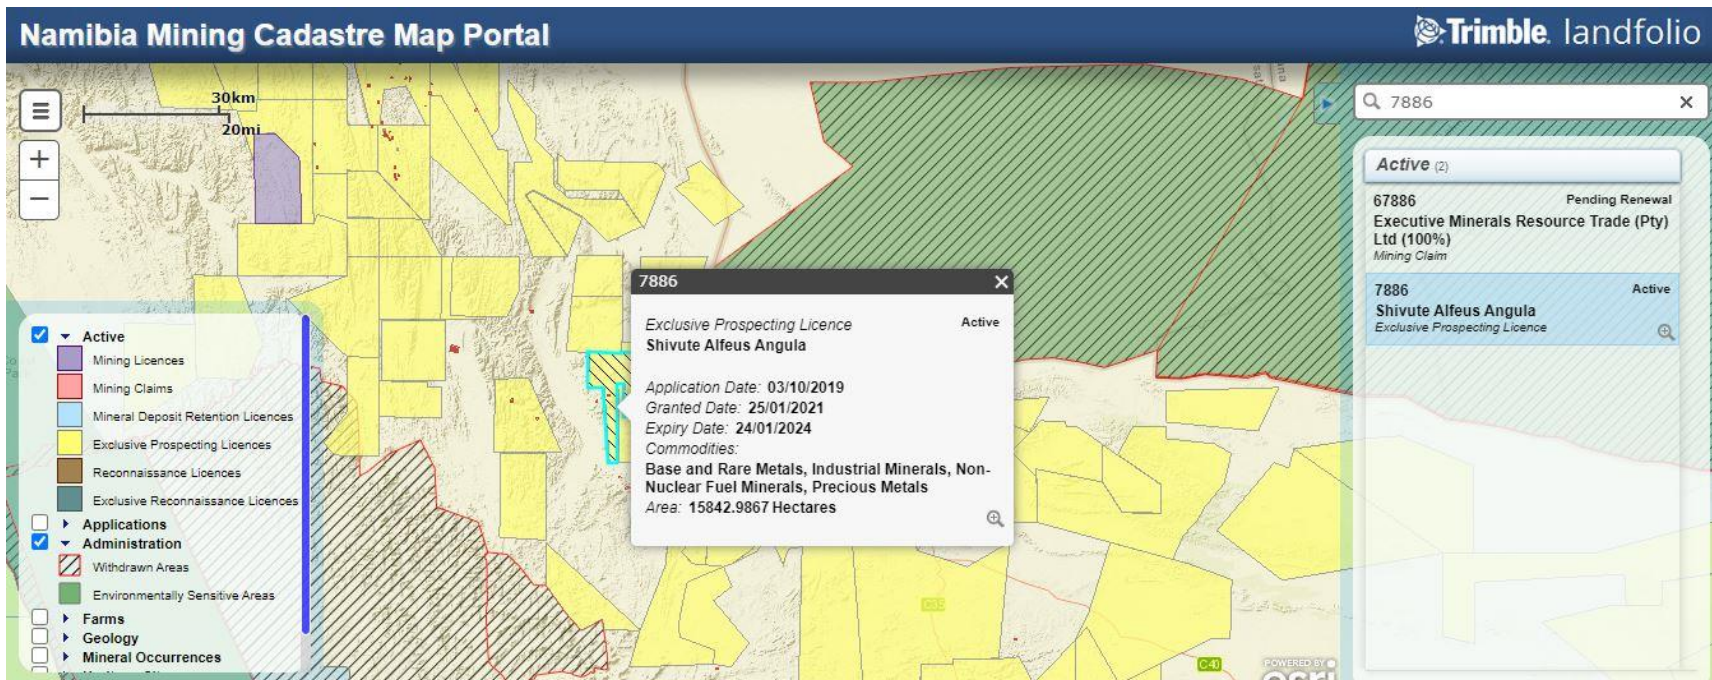

## PROJECT LOCATION FOR EPL 7885 & EPL 7886

The proponent intends to explore for base and rare metals at the adjacent EPL 7885 & EPL 7886, Onguta Village, Opuwo Rural Constituency, Kunene Region. The geographical coordinates of the EPL 7885 are 19° 20' 47" South, 14° 10' 49" East, covering 19957.8905Ha & those of EPL 7886 are 19° 14' 27" South, 14° 8' 21" East, covering 15 842.9867 Ha. The EPLs 7885 & 7886 are located approximately 25 Km South of Otjokavare, Opuwo Rural Constituency in Kunene Region, Namibia. Refer to the locality map of the EPLs 7885 & 7886 for the base and rare metals in **Figure 1** and **Figure 2**.

**Figure 1:** Locality map of the EPL 7885 (blue square), Onguta Village, Kunene Region (<http://portals.flexicadastre.com/Namibia/22072021>) (GPS Coordinates: -19.346389, 14.180278)

**Figure 2:** Locality map of the EPL 7886 (blue square), Onguta Village, Kunene Region (<http://portals.flexicadastre.com/Namibia/22072021>)  
**(GPS Coordinates: -19.240833, 14.139167)**