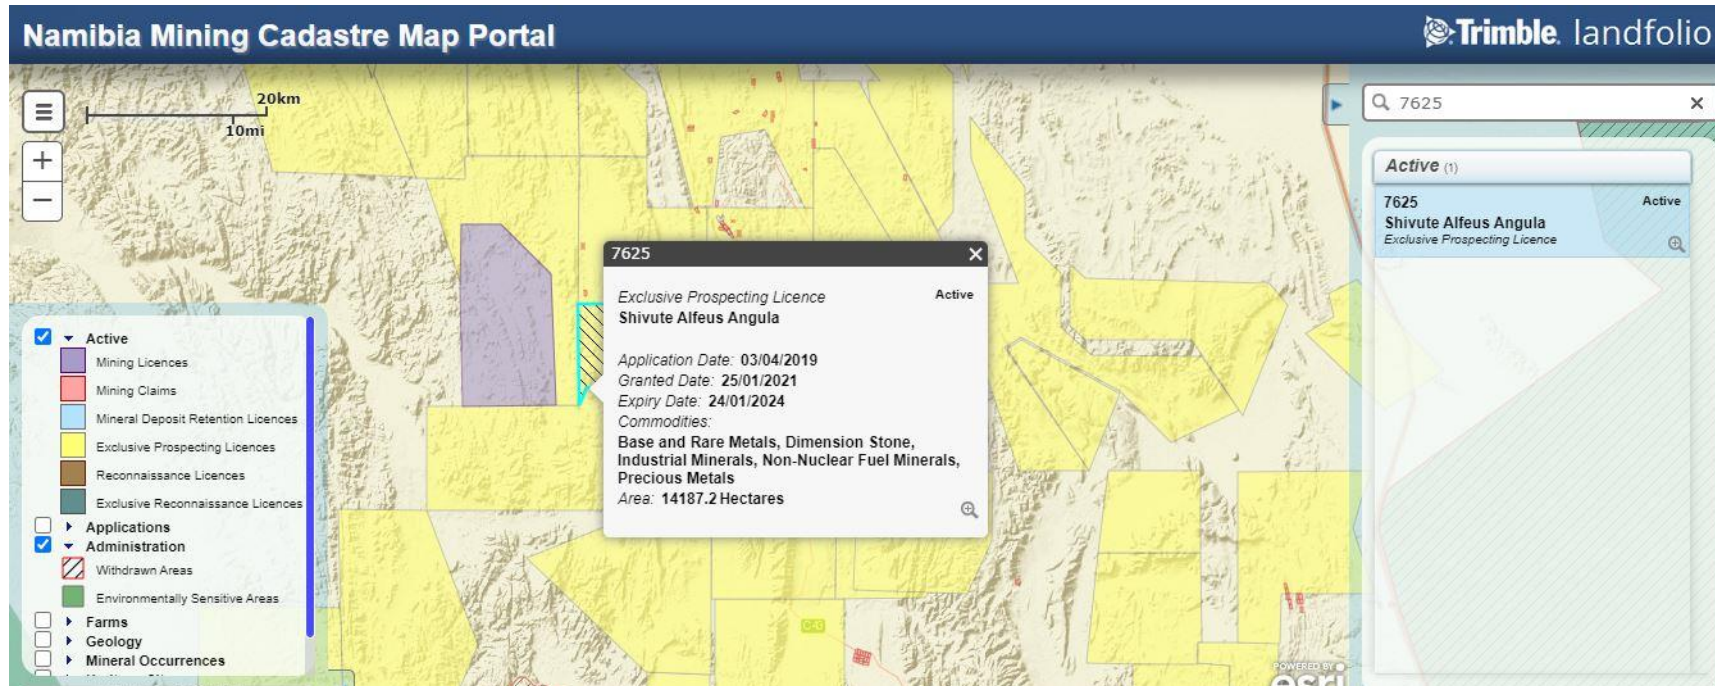

PROJECT LOCATION FOR EPL 7625

The proponent intends to explore for base and rare metals on the EPL 7625 at Otjikondavirongo Village, Sesfontein Constituency in Kunene Region. The geographical coordinates of the EPL 7625 are 18° 55' 25" South, 13° 34' 18" East. To get to the EPL 7625 drive 850m off the C43 road from Opuwo into the D3705 road and continue for about 120km to arrive to destination at Otjikondavirongo. Refer to the locality map of Otjikondavirongo in **Figure 1** and **Figure 2** for the locality of the EPL 7625 for the base and rare metals.

Figure 1: Locality of EPL 7625 at Otjikondavirongo village (red pin), Sesfontein Constituency, Kunene Region (Google 2021) (GPS Coordinates: -18.923611, 13.571667).

EXCLUSIVE PROSPECTING LICENCE (EPL) 7625 AREA

Figure 2: Locality map of the EPL 7625 (blue square) at Otjikondavirongo Village, Kunene Region
(<http://portals.flexicadastre.com/Namibia/22072021>)

Location for the copper ore exploration activities on EPL 7625, Kunene Region