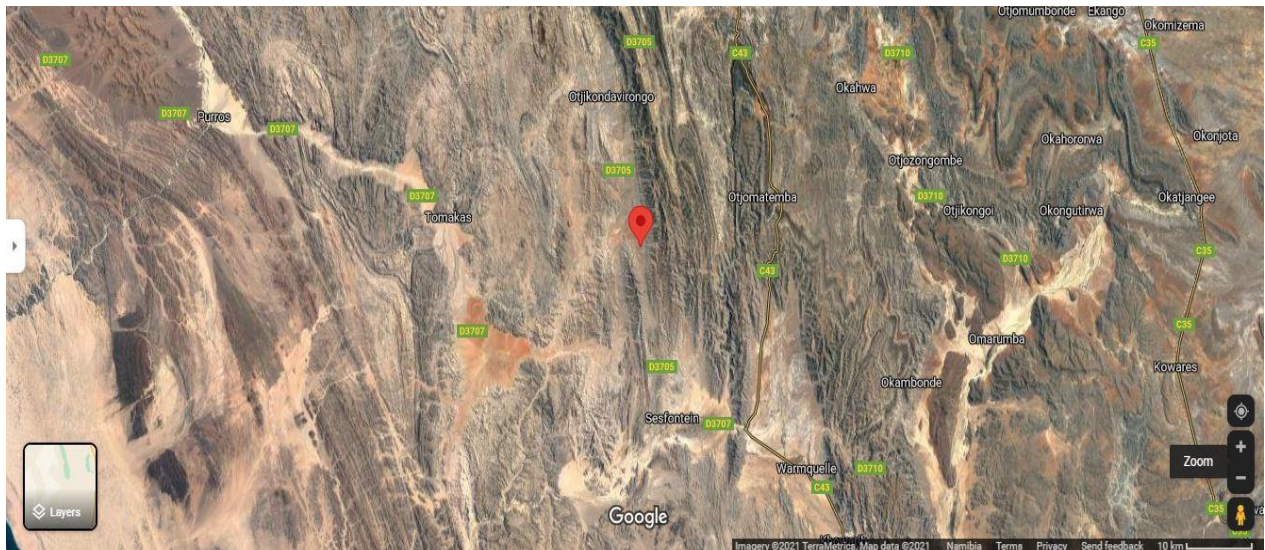

PROJECT LOCATION FOR EPL 7625

The proponent intends to explore for base and rare metals on the EPL 7625 at Otjikondavirongo Village, Sesfontein Constituency in Kunene Region. The geographical coordinates of the EPL 7625 are 18° 55' 25" South, 13° 34' 18" East. To get to the EPL 7625 drive 850m off the C43 road from Opuwo into the D3705 road and continue for about 120km to arrive to destination at Otjikondavirongo. Refer to the locality map of Otjikondavirongo in **Figure 1** and **Figure 2** for the locality of the EPL 7625 for the base and rare metals.

Figure 1: Locality of EPL 7625 at Otjikondavirongo village (red pin), Sesfontein Constituency, Kunene Region (Google 2021) (GPS Coordinates: -18.923611, 13.571667).

EXCLUSIVE PROSPECTING LICENCE (EPL) 7625 AREA

Figure 2: Locality map of the EPL 7625 (blue square) at Otjikondavirongo Village, Kunene Region
(<http://portals.flexicadastre.com/Namibia/22072021>)

Location for the copper ore exploration activities on EPL 7625, Kunene Region