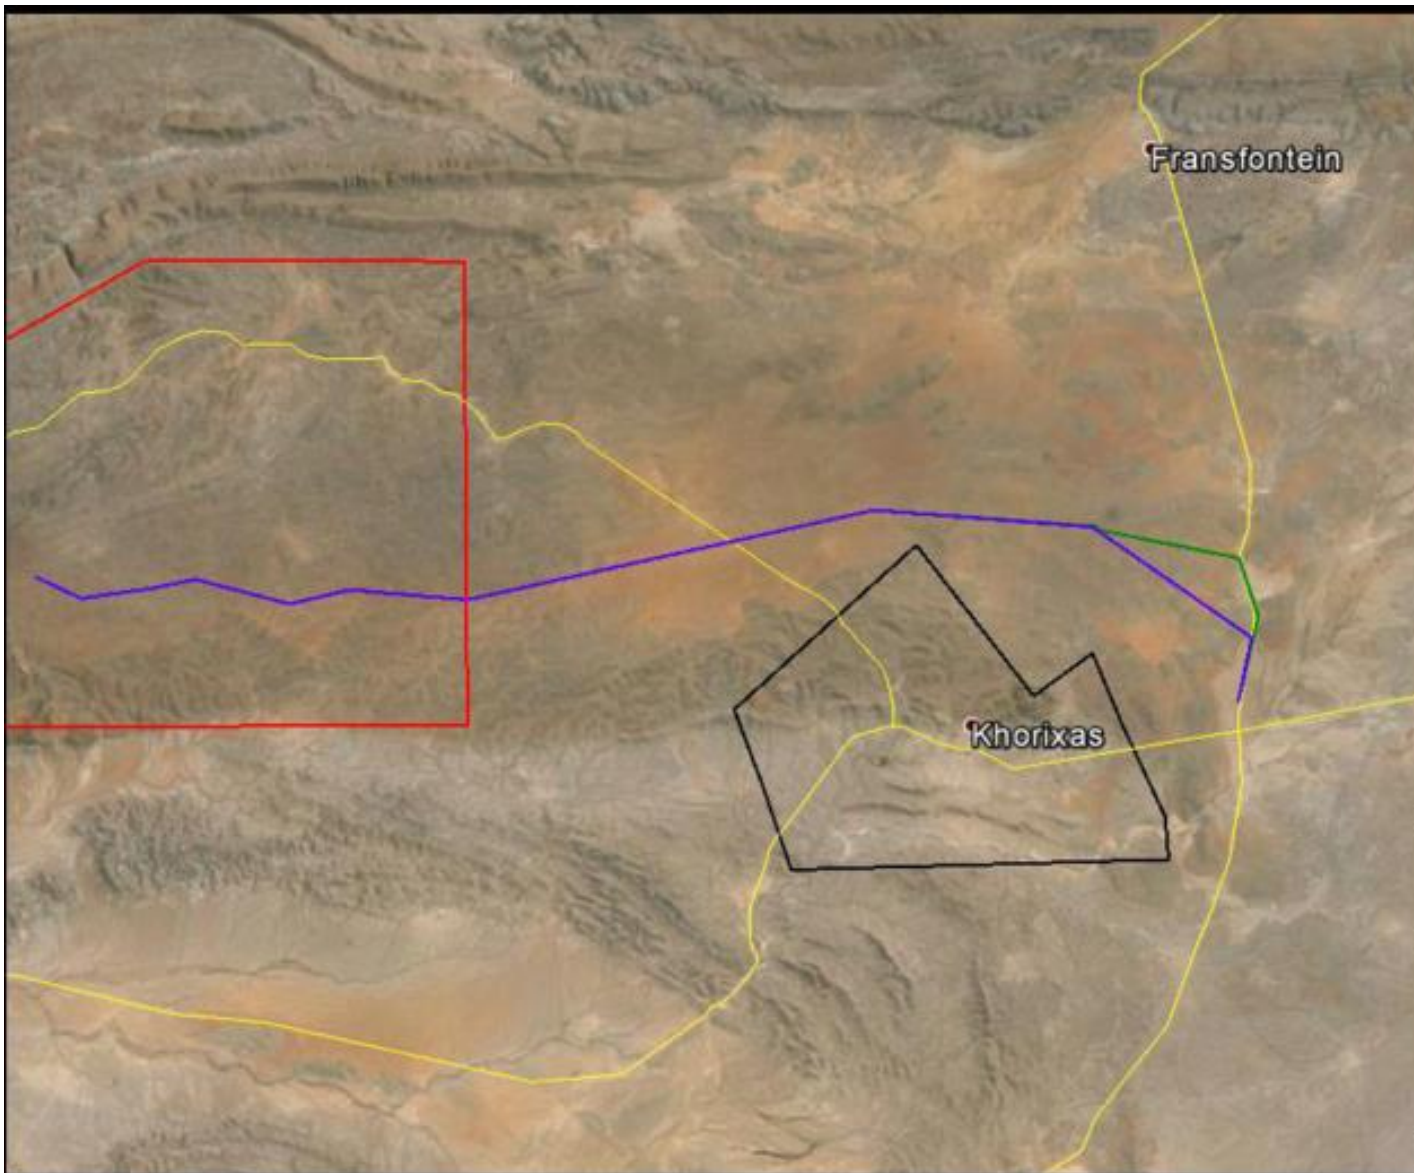

LEGEND:

	Townlands
	Pipeline route 1
	Pipeline route 2
	Mining License
	Roads

Namibia Rare Earths (Pty) Ltd

Pipeline route alternatives
Image source: Google Earth

SLR  SLR Environmental Consulting (Namibia) (Pty) Ltd
P.O. Box 807,
Swakopmund, Namibia
Tel: +264 (64) 402 317;
Fax: +264 (64) 403 327

734.14013.00005

April 2016

LEGEND:

	Townlands
	Power line route
	Recommended power line detour (mitigation)
	Mining License

Namibia Rare Earths (Pty) Ltd

Power line route
Image source: Google Earth

 SLR Environmental Consulting (Namibia) (Pty) Ltd
P.O. Box 807,
Swakopmund, Namibia
Tel: +264 (64) 402 317;
Fax: +264 (64) 403 327