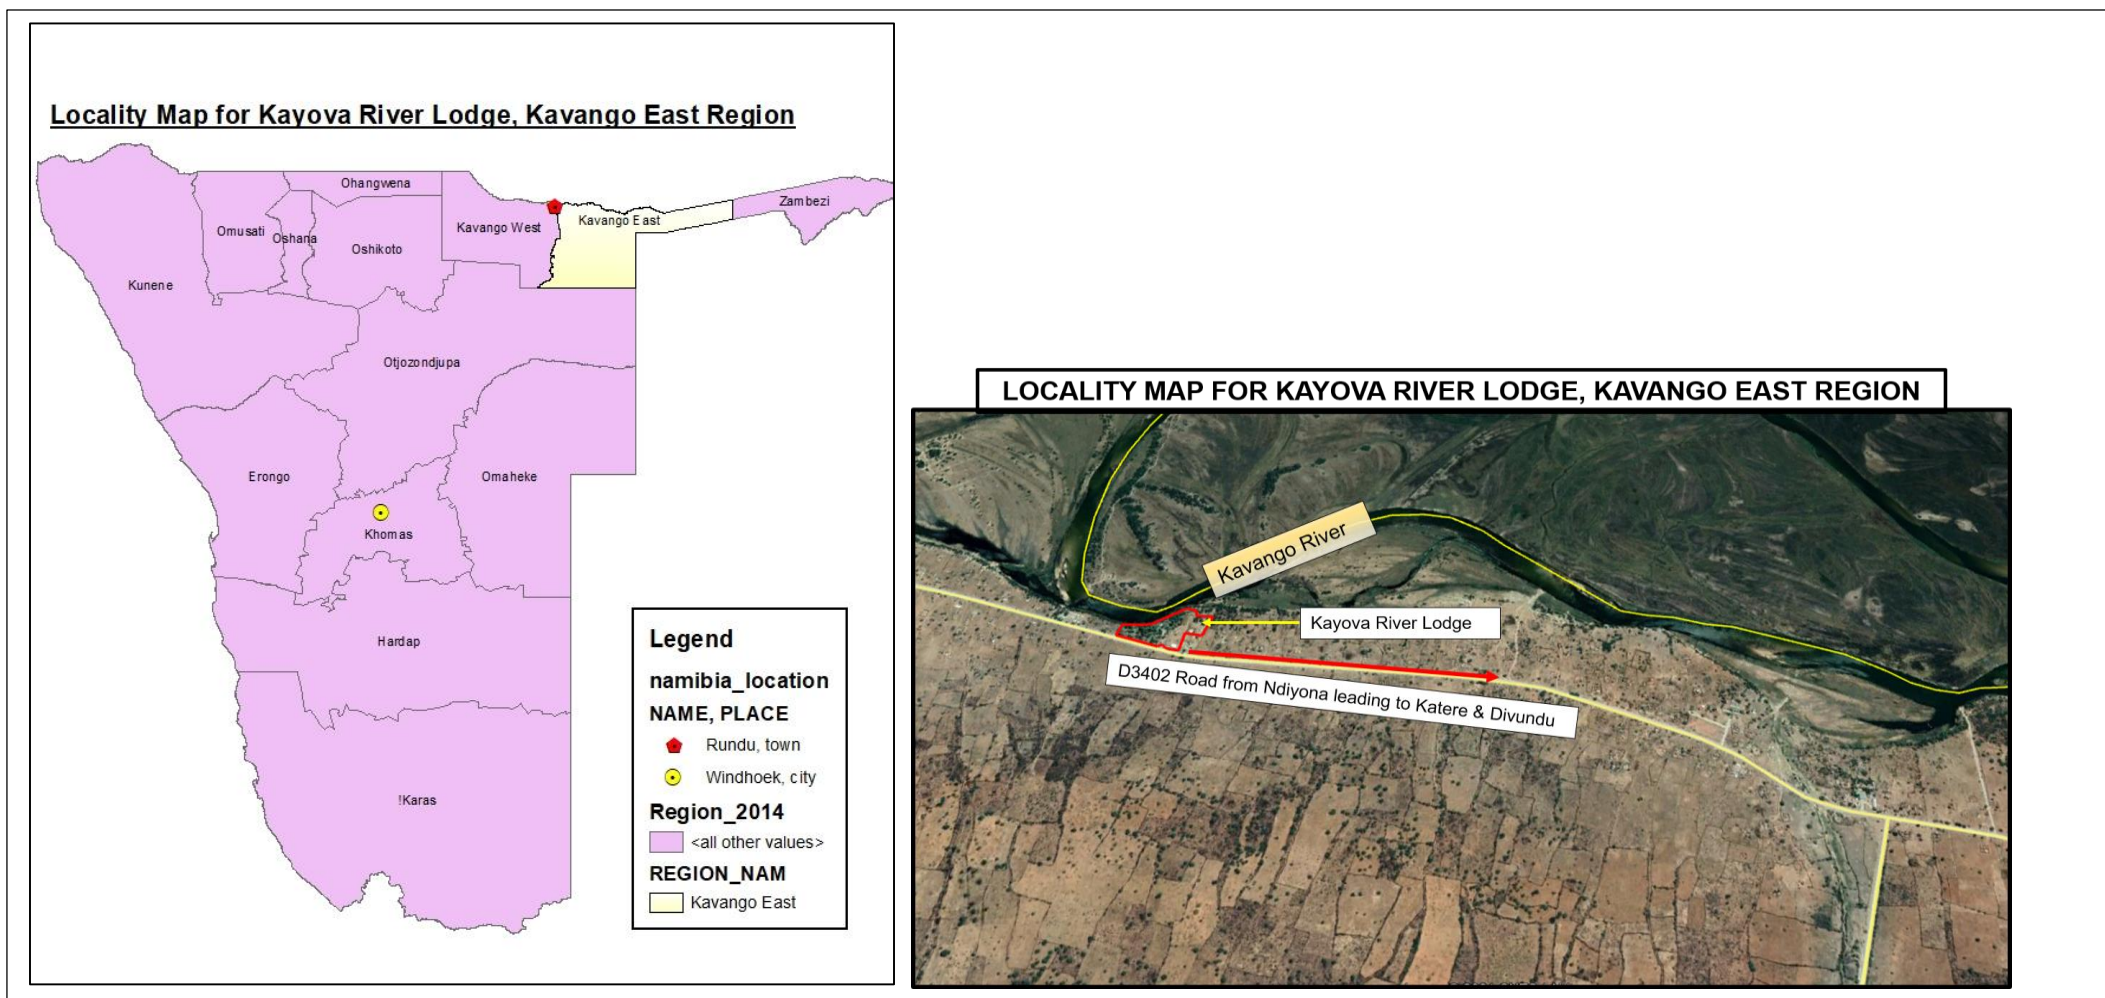

## Locality Map for Kayova River Lodge, Kavango East Region

### Coordinates for Kayova River Lodge:

18.02170S

20.75136E