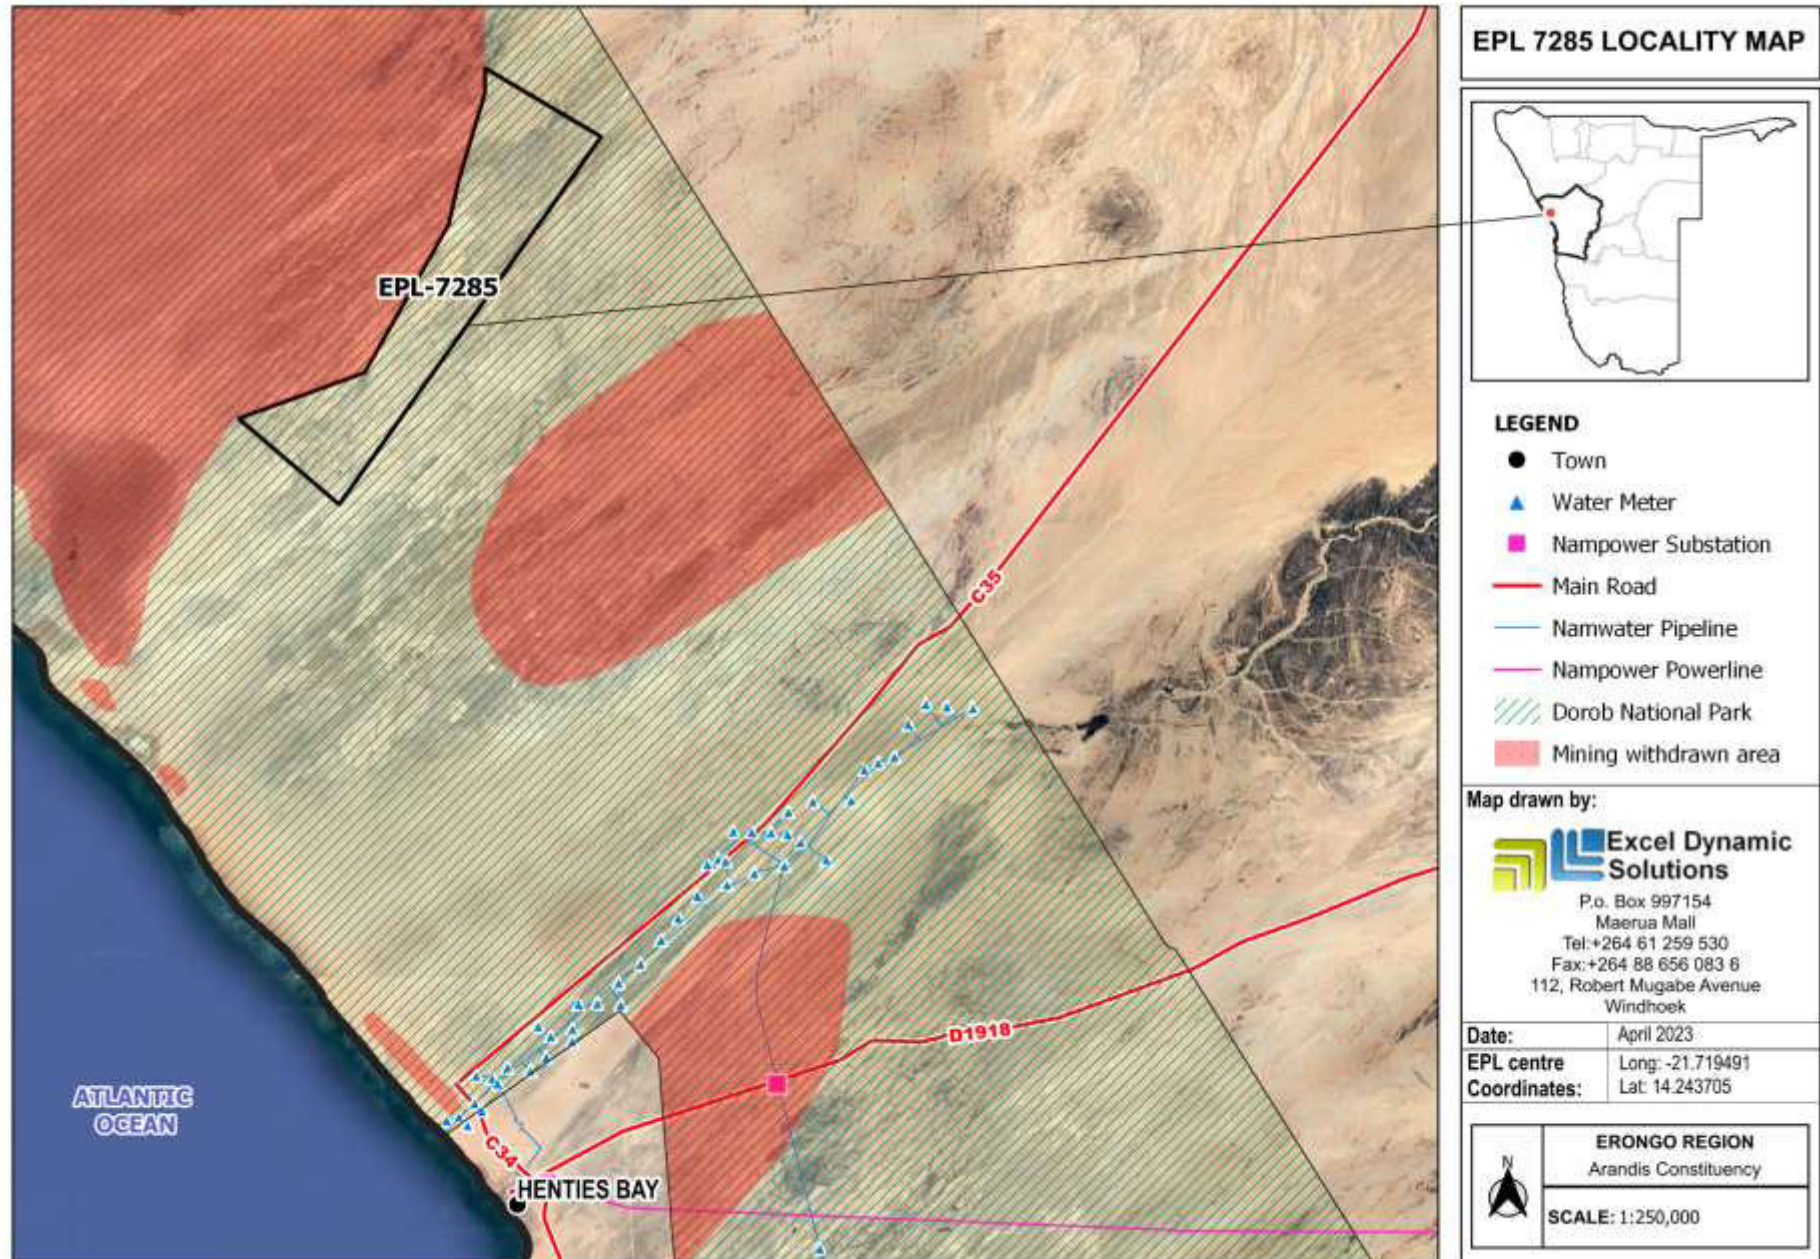

# Locality map\_EPL 7285

## EPL 7285 LOCALITY MAP

- LEGEND**
- Town
  - ▲ Water Meter
  - Nampower Substation
  - Main Road
  - Namwater Pipeline
  - Nampower Powerline
  - ▨ Dorob National Park
  - Mining withdrawn area

Map drawn by:

**Excel Dynamic Solutions**  
 P.o. Box 997154  
 Maerua Mall  
 Tel: +264 61 259 530  
 Fax: +264 88 656 083 8  
 112, Robert Mugabe Avenue  
 Windhoek

Date: April 2023  
 EPL centre Long: -21.719491  
 Coordinates: Lat: 14.243705

	<b>ERONGO REGION</b>
	Arandis Constituency
<b>SCALE: 1:250,000</b>	