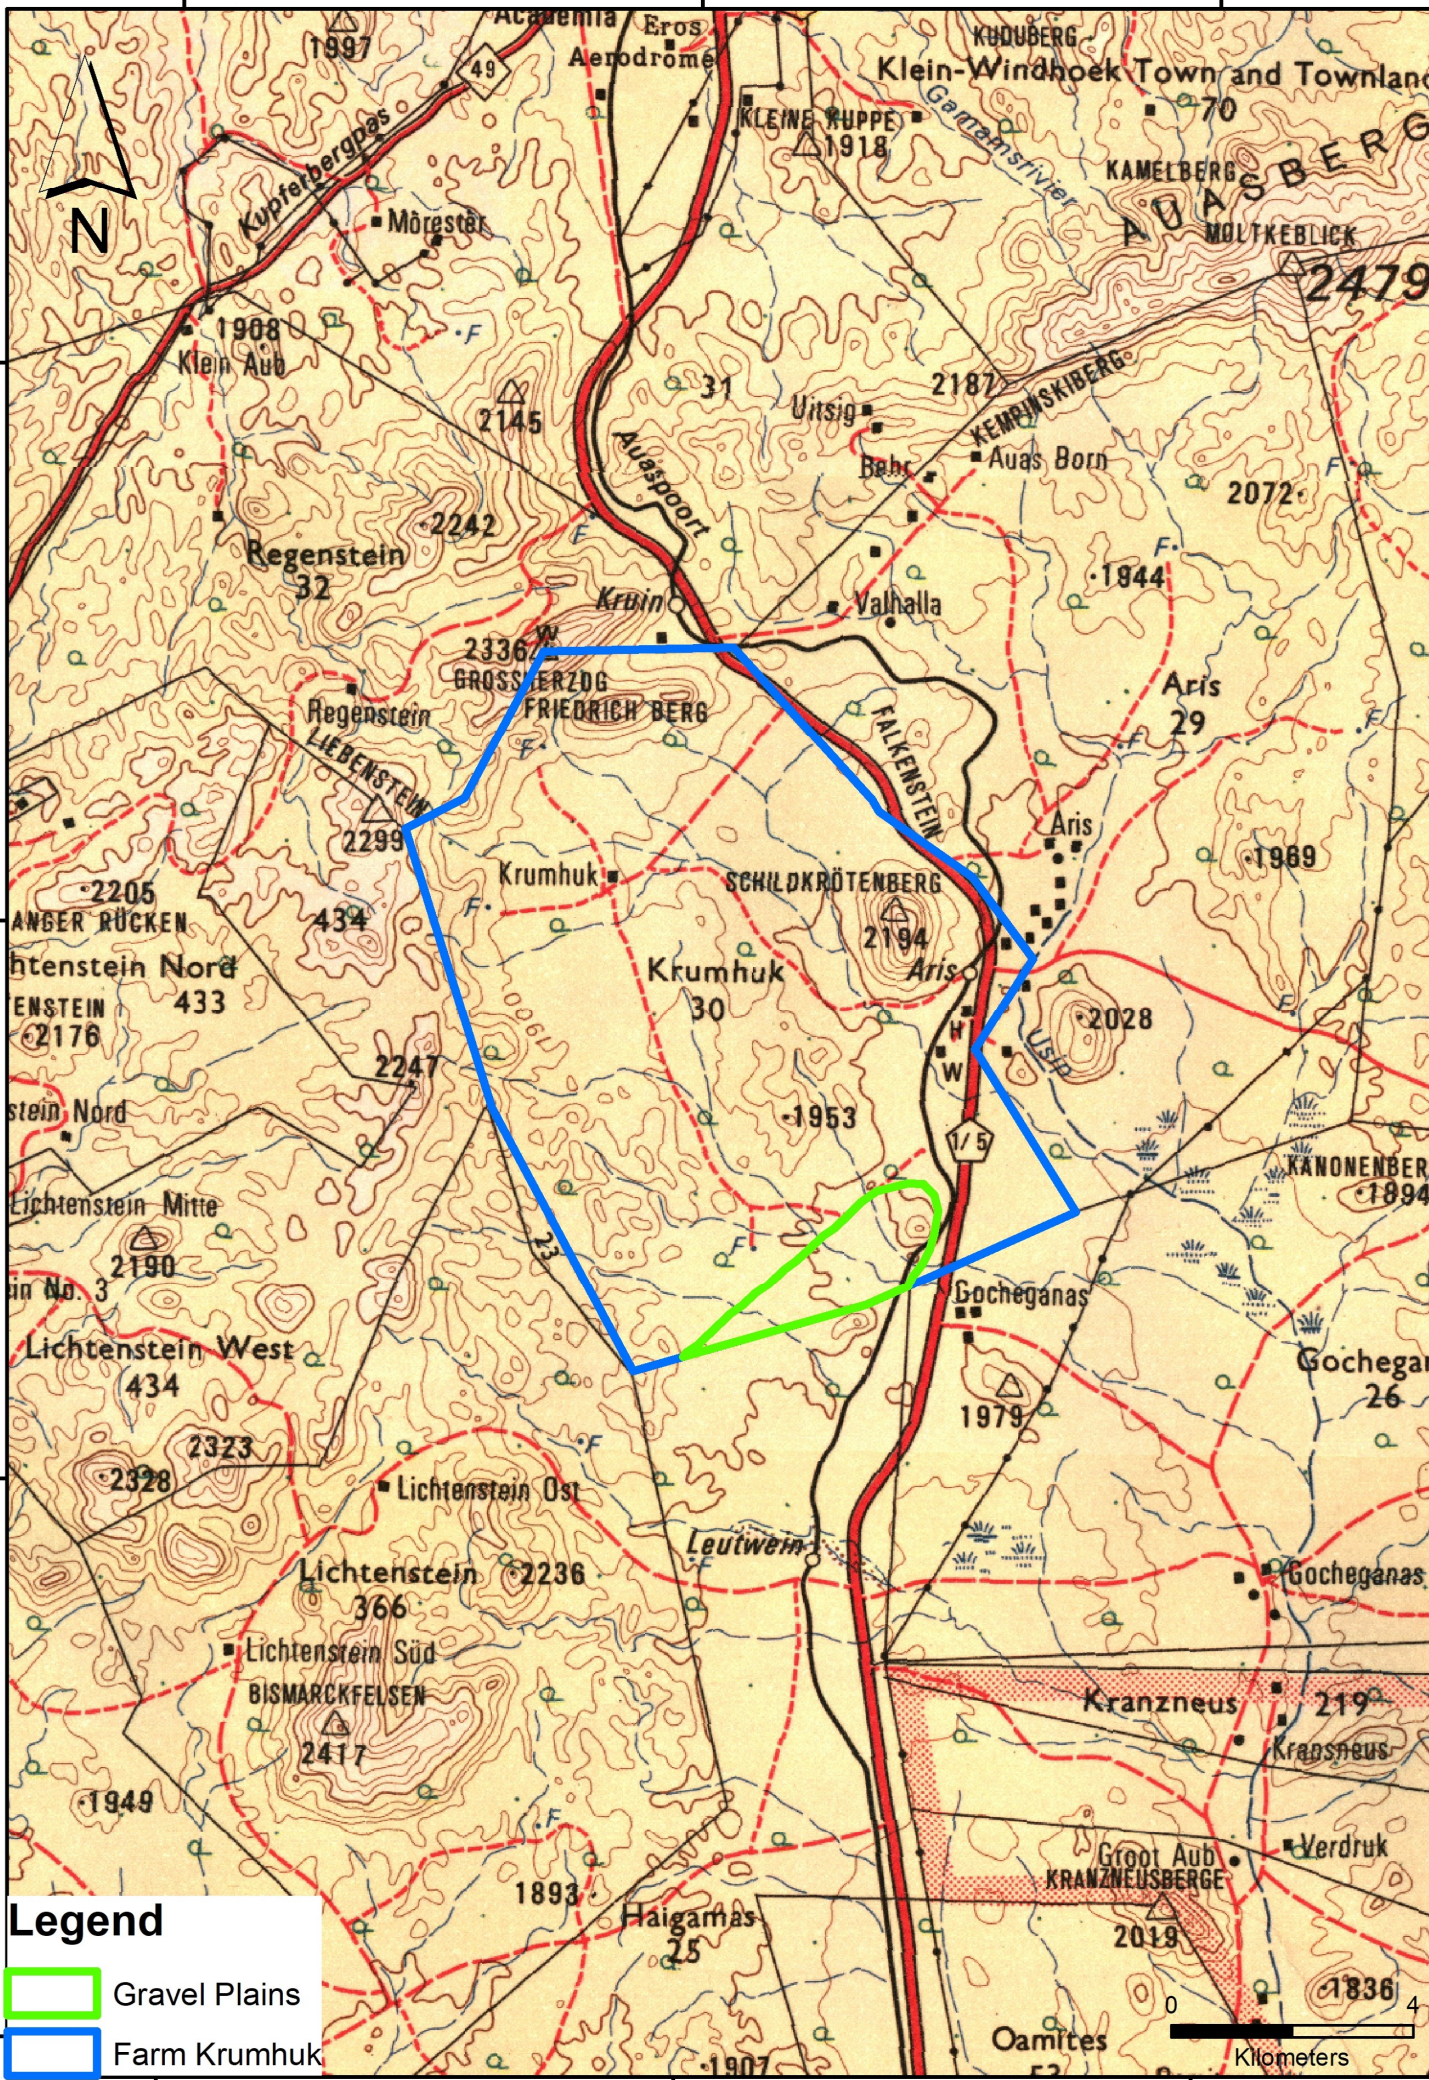

17°0'0"E

17°5'0"E

17°10'0"E

22°40'0"S
22°45'0"S
22°50'0"S
22°55'0"S

22°40'0"S
22°45'0"S
22°50'0"S
22°55'0"S

Legend

- Gravel Plains
- Farm Krumhuk

17°0'0"E

17°5'0"E

17°10'0"E

22°55'0"S