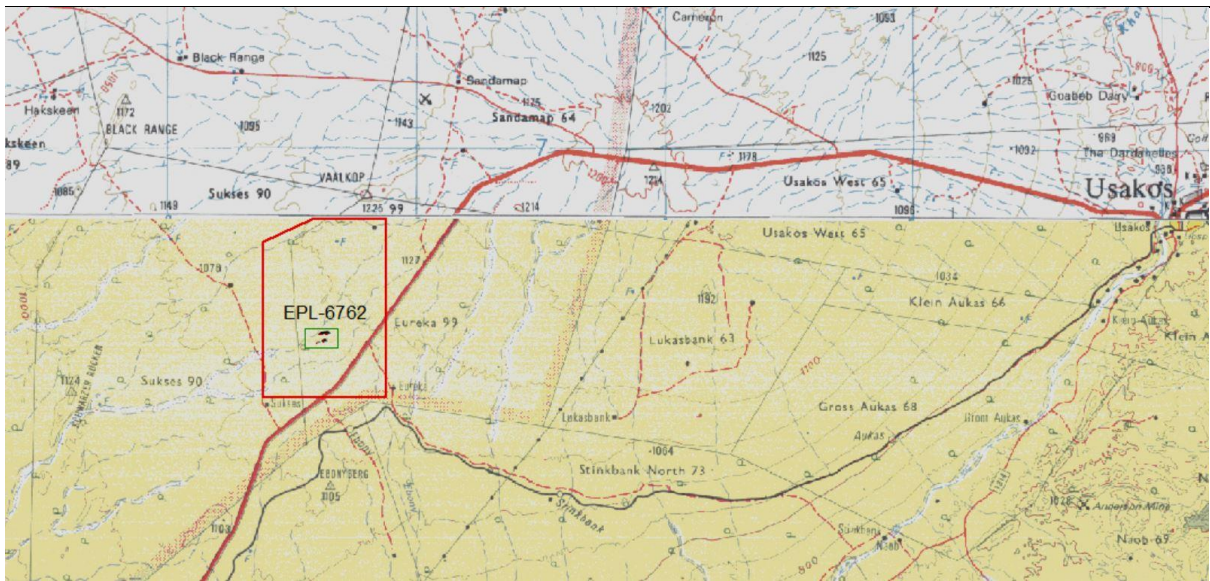

The EPL is located on Eureka Farm 99, and Sukses Farm 90, which is located approximately 30km west from Usakos north of the B2.

Corner	X	Y
1	15.23110479	-22.00832942
2	15.24990324	-22.00000013
3	15.27896487	-22.00009618
4	15.27914855	-22.06510977
5	15.23121859	-22.06518448
6	15.23110479	-22.00832942