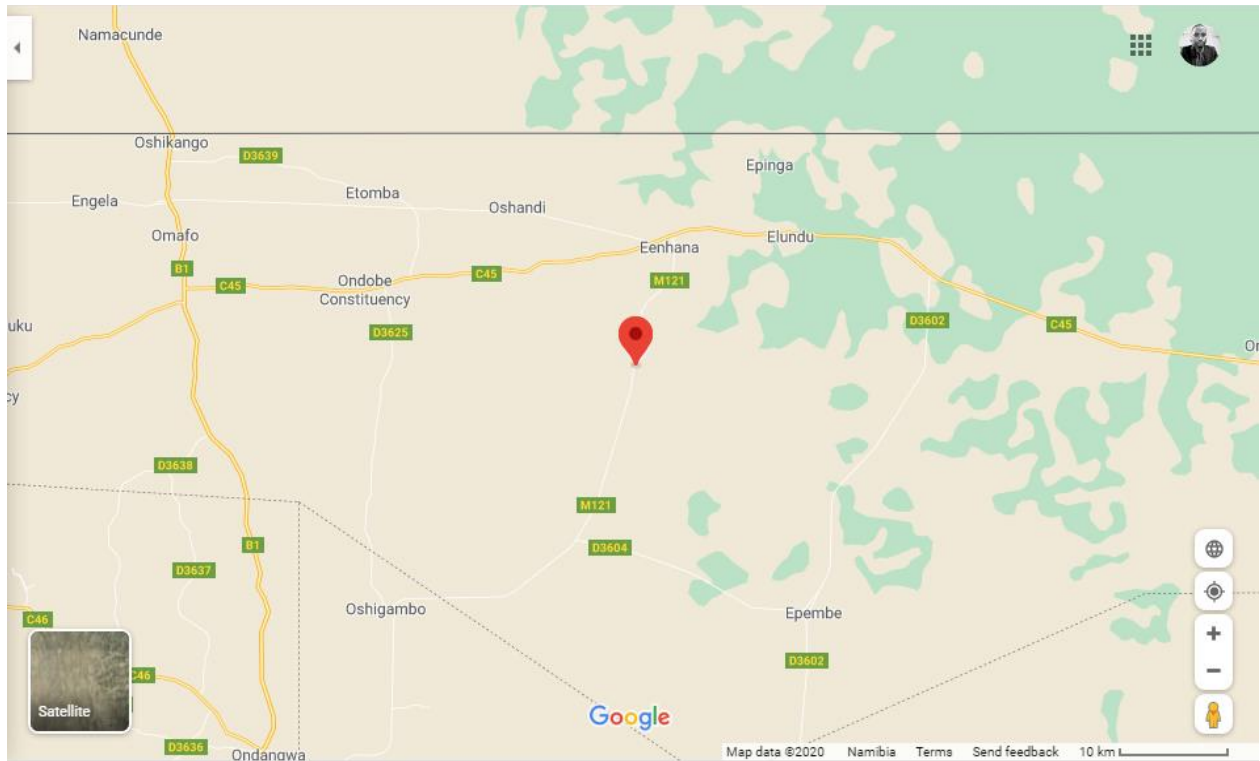

## 1 Location

The Green Acres Private School is located at Onakatumba village, within the communal land, about 10 km from Eenhana Town along the Eenhana –Oshigambo road. Given the increasing demand for education in the region, the school management would like to continue operating the school but at the same time preserving the environment.

GPS COORDINATES	
LATITUDE, S	LONGITUDE, E
17°35' 02''	16° 17' 51''
17° 35' 02''	16° 17' 55''
17° 35' 00''	16° 18' 00''
17° 34' 57''	16° 18' 00''
17° 34' 57''	16° 17' 55''
17°34'57''	16° 17' 51''

FIGURE 1: LOCATION OF GREEN ACRES PRIVATE SCHOOL (RED DOT)