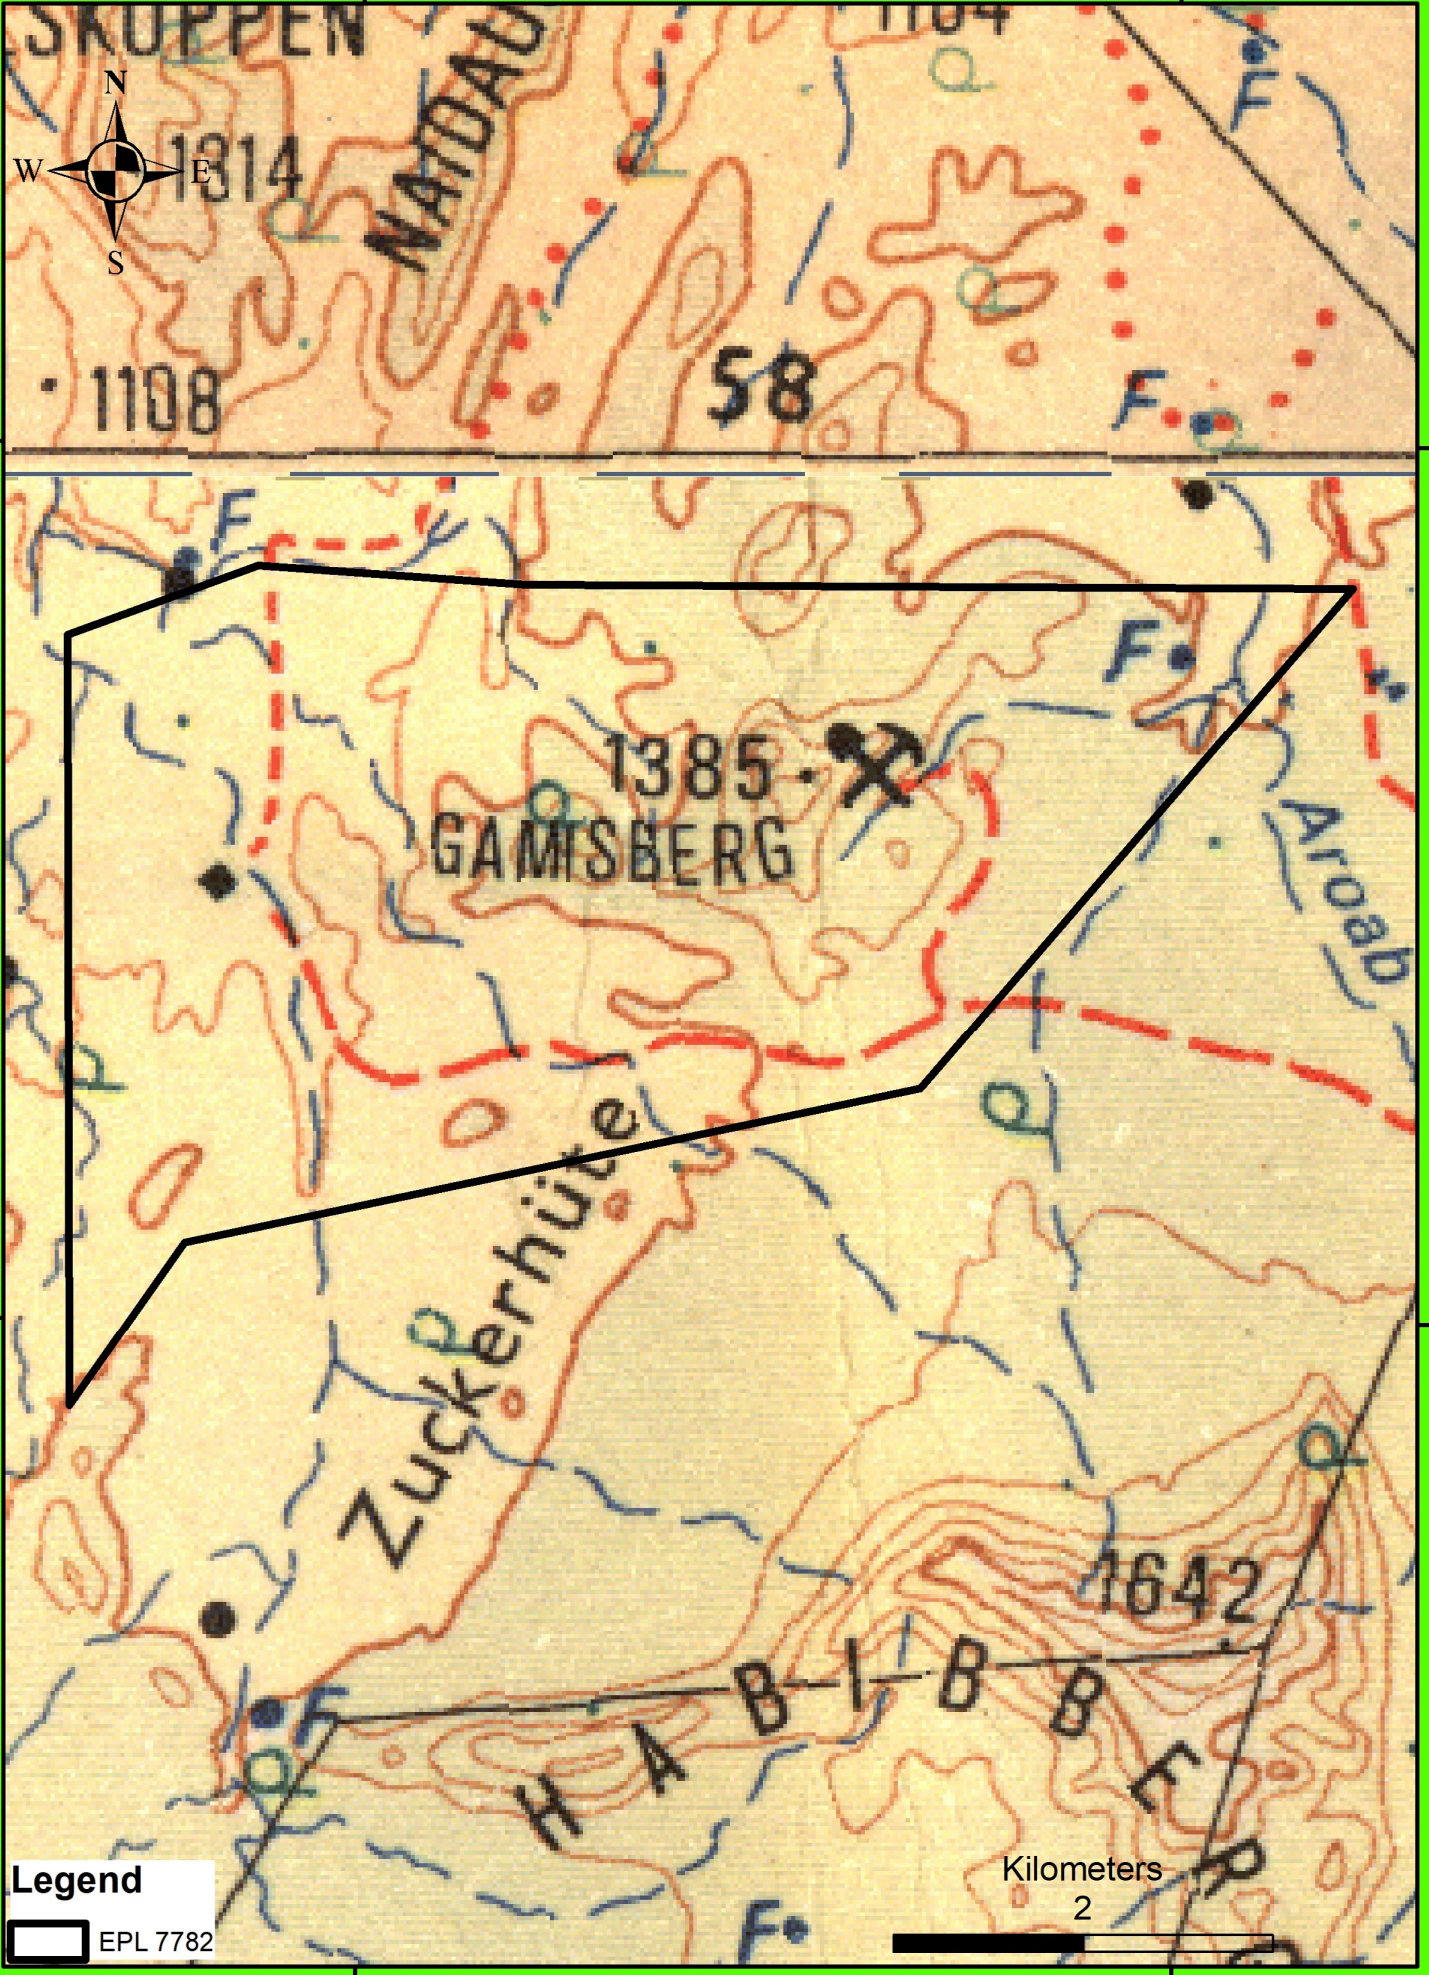

15°45'0"E

15°47'30"E

Legend
 [Black Box] EPL 7782

Kilometers
 2