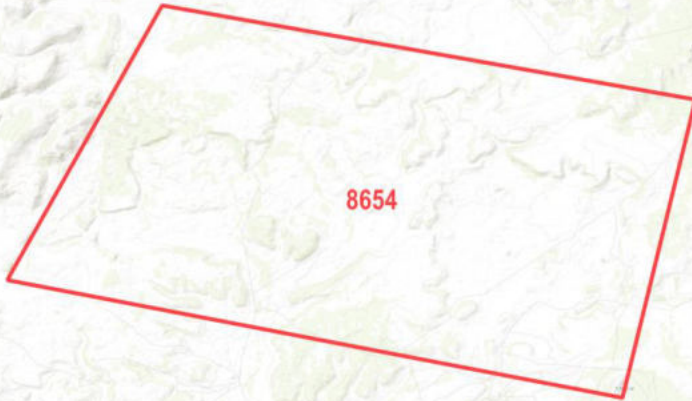

EPL 8654 LOCALITY MAP

LEGEND

-  Main Road
-  EPL 8654
-  Regional Boundary

MAP Drawn by:	A.N Nicodemus (GIS Specialist)
Date:	May 2022
Project:	EPL 8654 (Karas Region)
Projection:	WGS84
Coordinates:	-27.4508 S; 18.9340 E