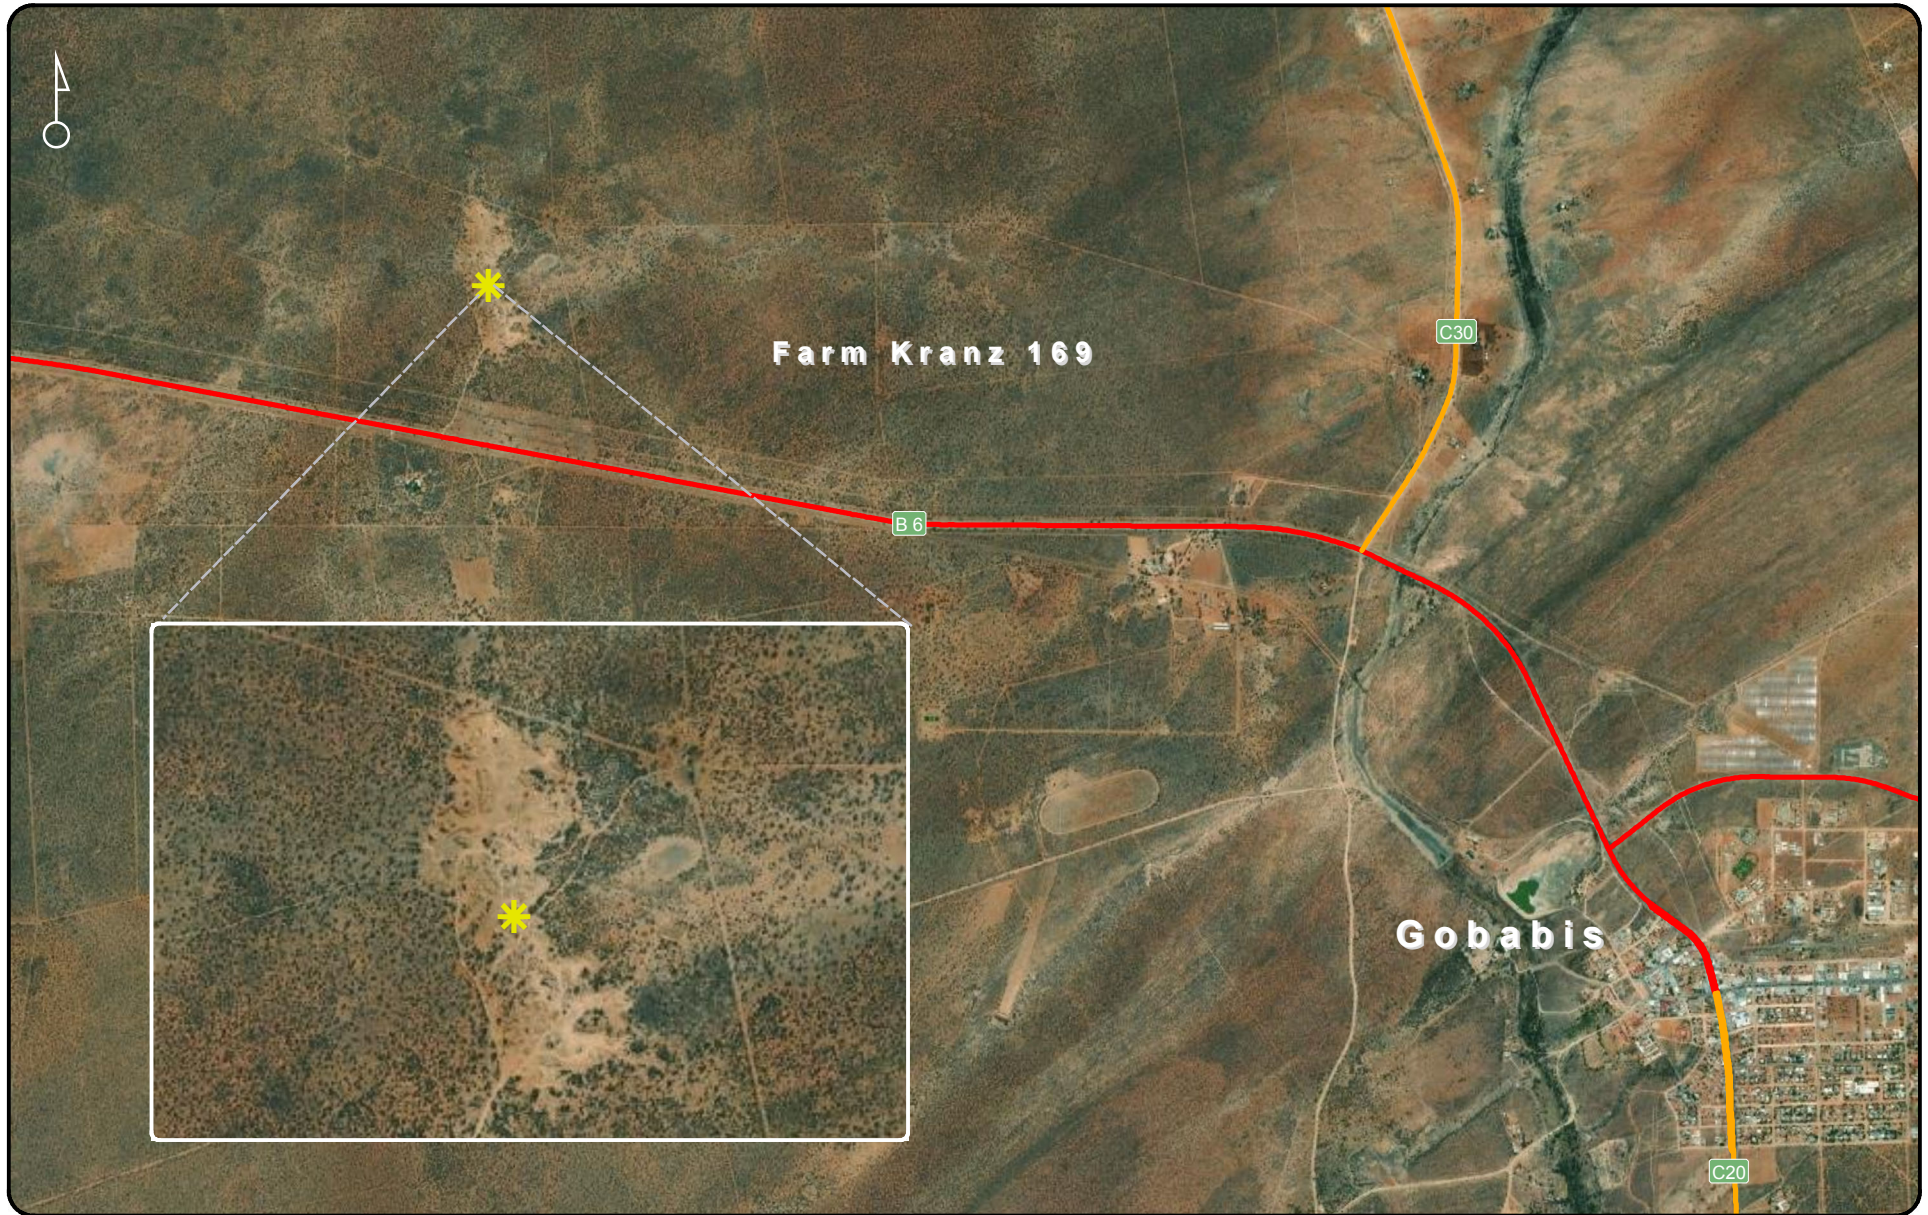

Sand Mining Site: Farm Kranz 169 Omaheke

Legend

-  Sand Mining Site
-  Main Road
-  Trunk Road

SCALE 1: 43, 500

Sand Mining Site at Farm Kranz 169
Author: Don Geospatial Consulting
Email: don86m@gmail.com
Data Source: Client provided data
2021